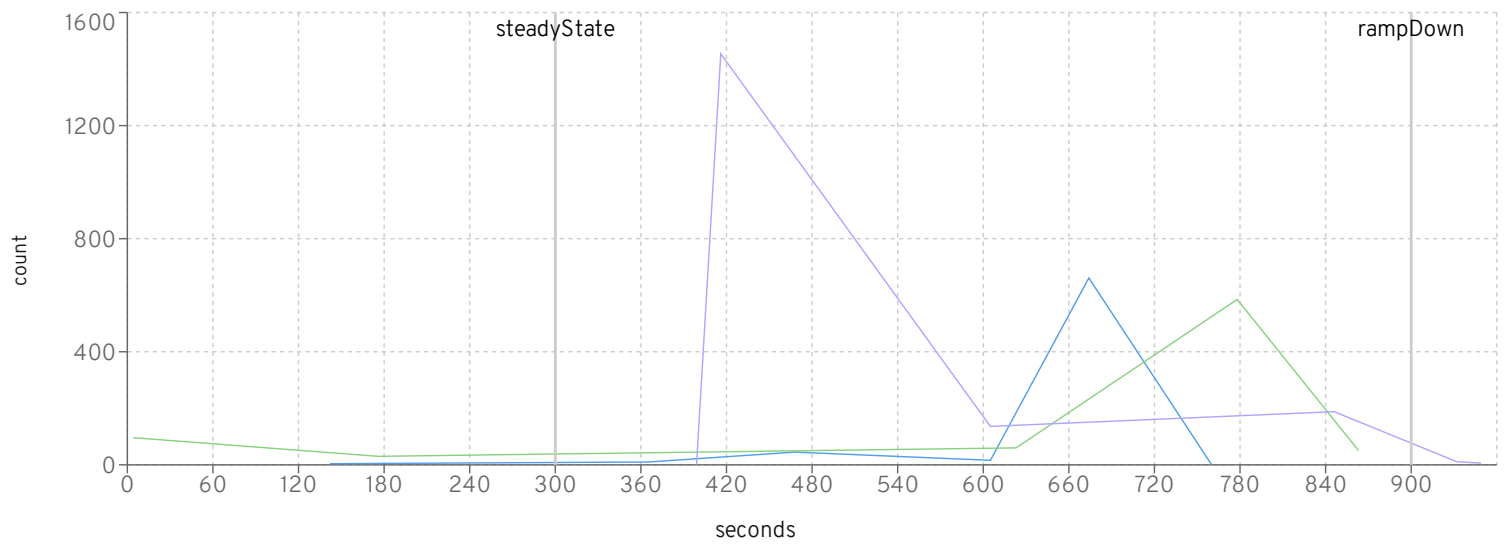

io workers

default threads

default queue

httpWorker threads

httpWorker queue

wsWorker threads

wsWorker queue

■ jboss-eap-7.4.0.GA-CR1_2010_531_2000 ■ jboss-eap-7.4.0.GA-CR2_2010_532_2000 ■ jboss-eap-7.4.0.GA-CR3_2010_530_2000

ejbWorker threads

■ jboss-eap-7.4.0.GA-CR1_2010_531_2000 ■ jboss-eap-7.4.0.GA-CR2_2010_532_2000 ■ jboss-eap-7.4.0.GA-CR3_2010_530_2000

ejbWorker queue

■ jboss-eap-7.4.0.GA-CR1_2010_531_2000 ■ jboss-eap-7.4.0.GA-CR2_2010_532_2000 ■ jboss-eap-7.4.0.GA-CR3_2010_530_2000