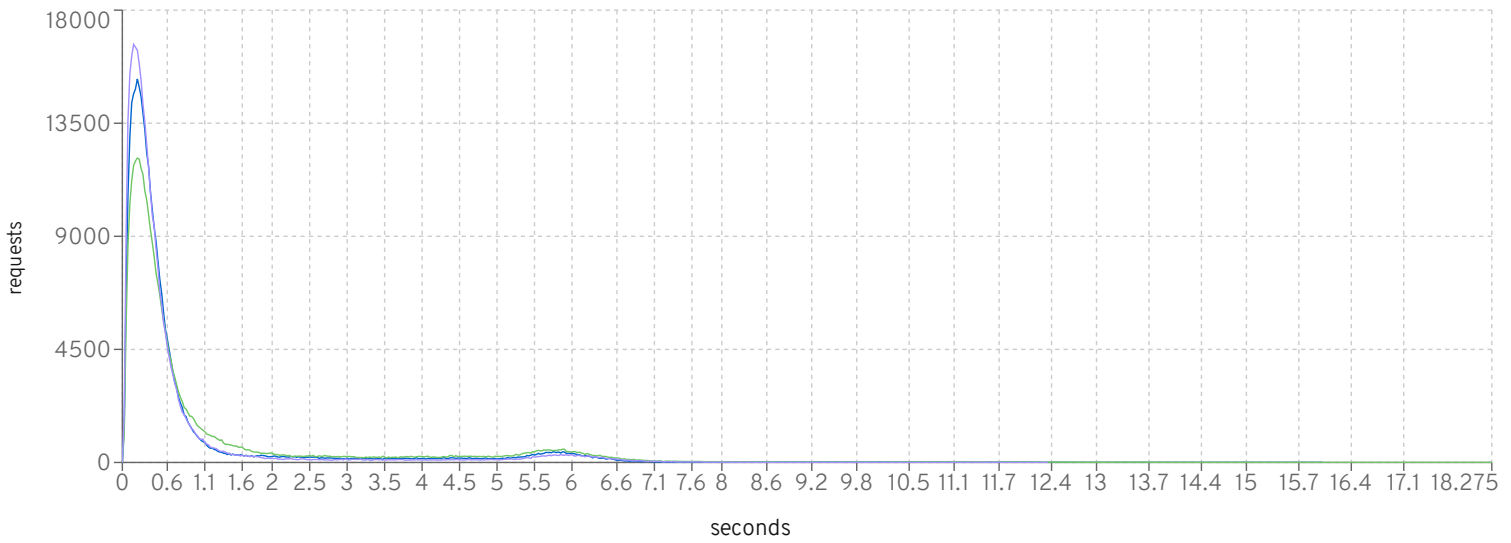

CreateVehicleWS

■ jboss-eap-7.4.0.GA-CR1_2010_531_2000 ■ jboss-eap-7.4.0.GA-CR2_2010_532_2000 ■ jboss-eap-7.4.0.GA-CR3_2010_530_2000

MfgDriver Throughput