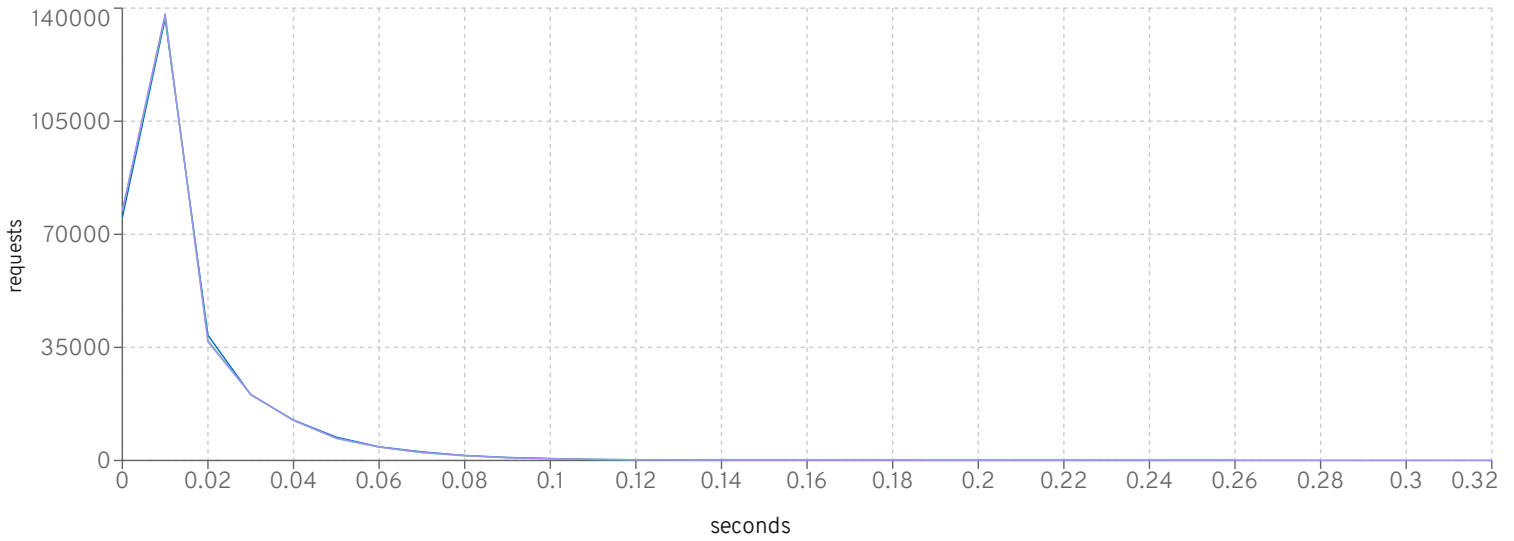

Manage

■ jboss-eap-7.4.0.GA-CR1_2010_531_2000 ■ jboss-eap-7.4.0.GA-CR2_2010_532_2000 ■ jboss-eap-7.4.0.GA-CR3_2010_530_2000