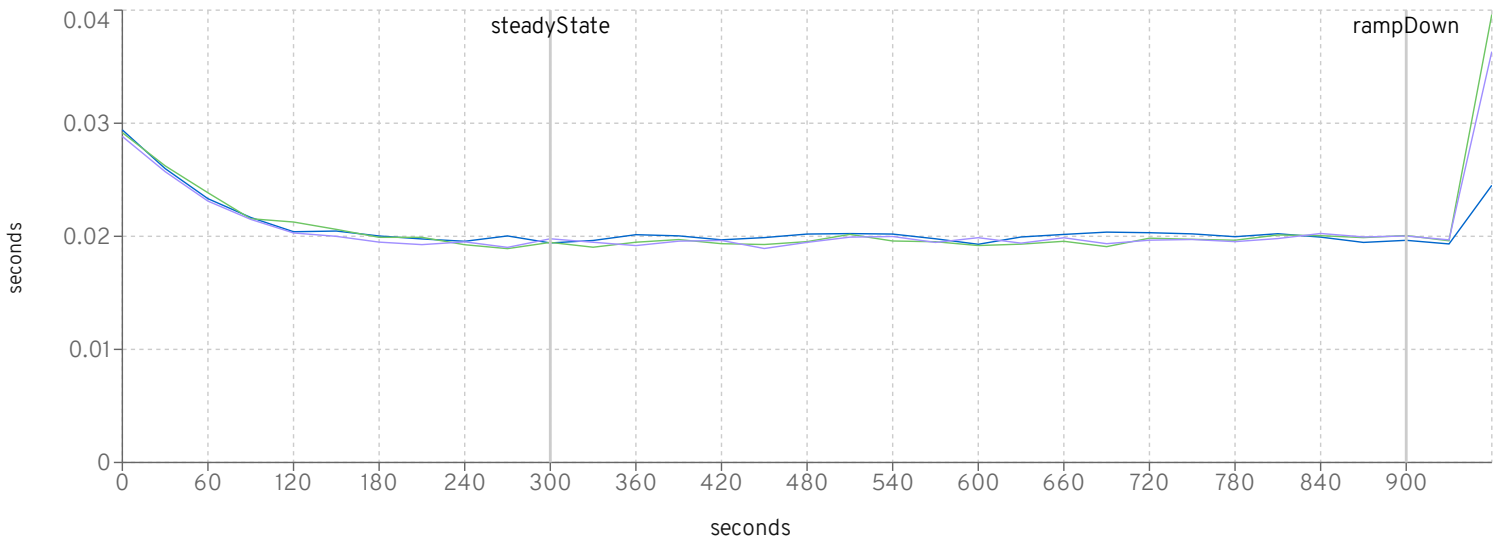

MfgDriver Throughput

CreateVehicleEJB

CreateVehicleWS

DealerDriver Response Times (seconds)

Purchase

Manage

Browse

DealerDriver Response Times Distribution