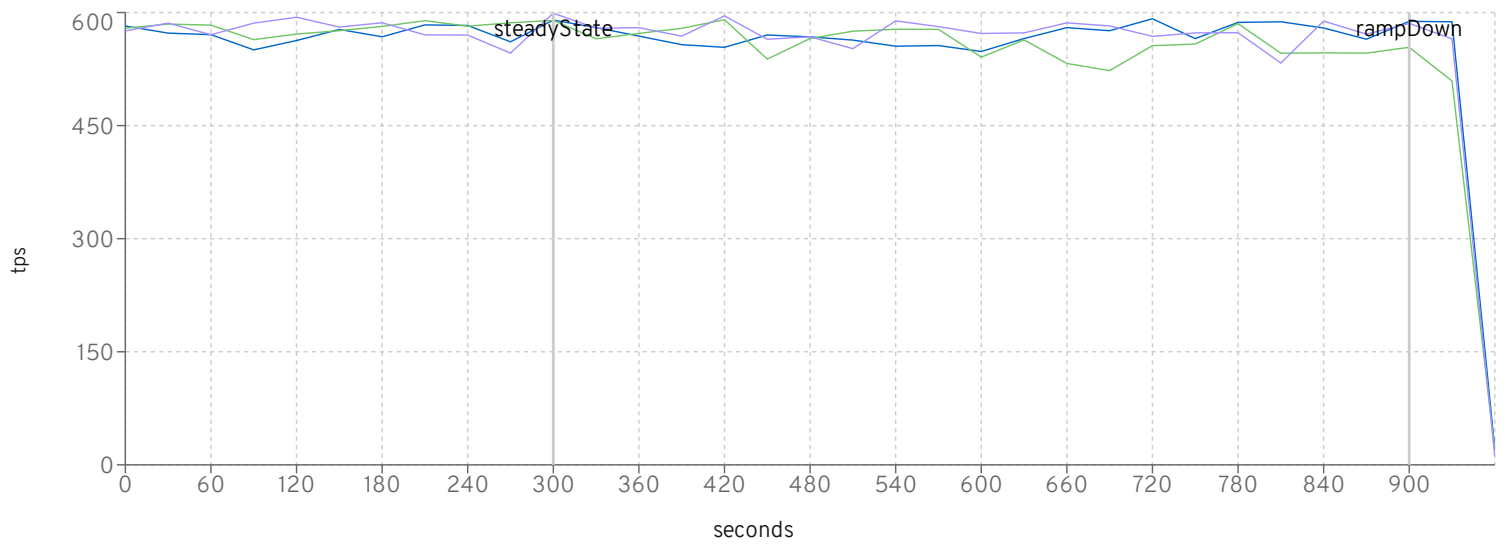

CreateVehicleEJB