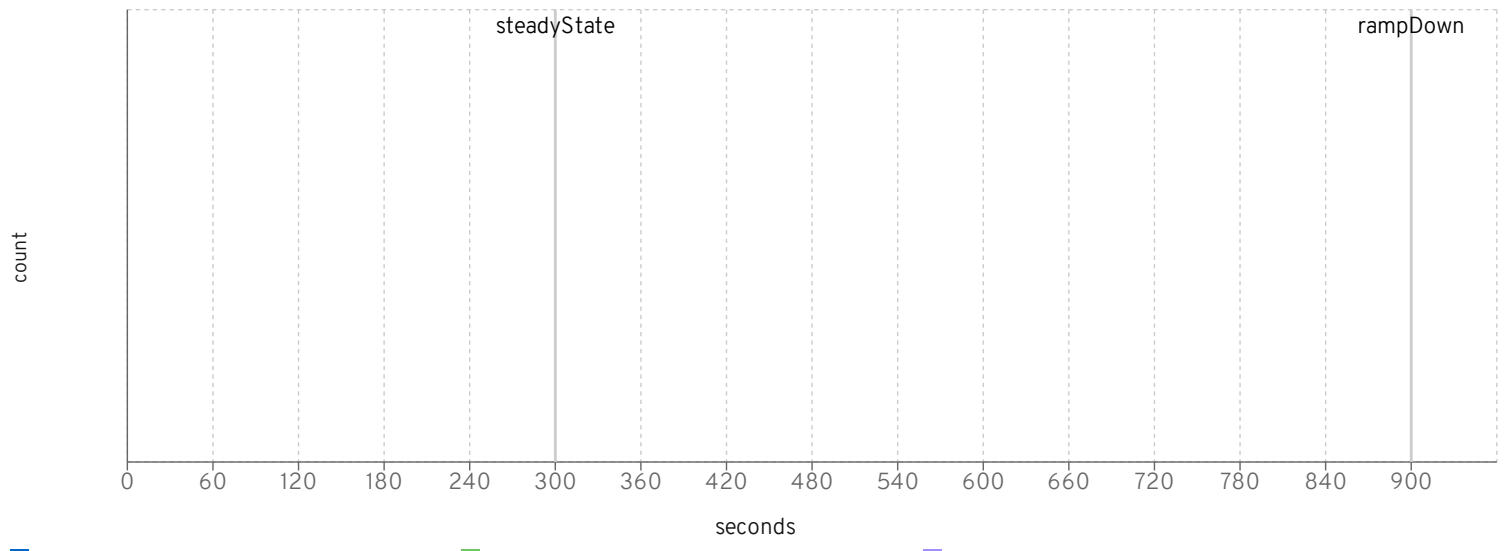

io workers

default threads

default queue

httpWorker threads

httpWorker queue

wsWorker threads

wsWorker queue

■ jboss-eap-7.4.0.GA-CR1_2010_531_2000 ■ jboss-eap-7.4.0.GA-CR2_2010_532_2000 ■ jboss-eap-7.4.0.GA-CR3_2010_530_2000

ejbWorker threads

■ jboss-eap-7.4.0.GA-CR1_2010_531_2000 ■ jboss-eap-7.4.0.GA-CR2_2010_532_2000 ■ jboss-eap-7.4.0.GA-CR3_2010_530_2000

ejbWorker queue

■ jboss-eap-7.4.0.GA-CR1_2010_531_2000 ■ jboss-eap-7.4.0.GA-CR2_2010_532_2000 ■ jboss-eap-7.4.0.GA-CR3_2010_530_2000