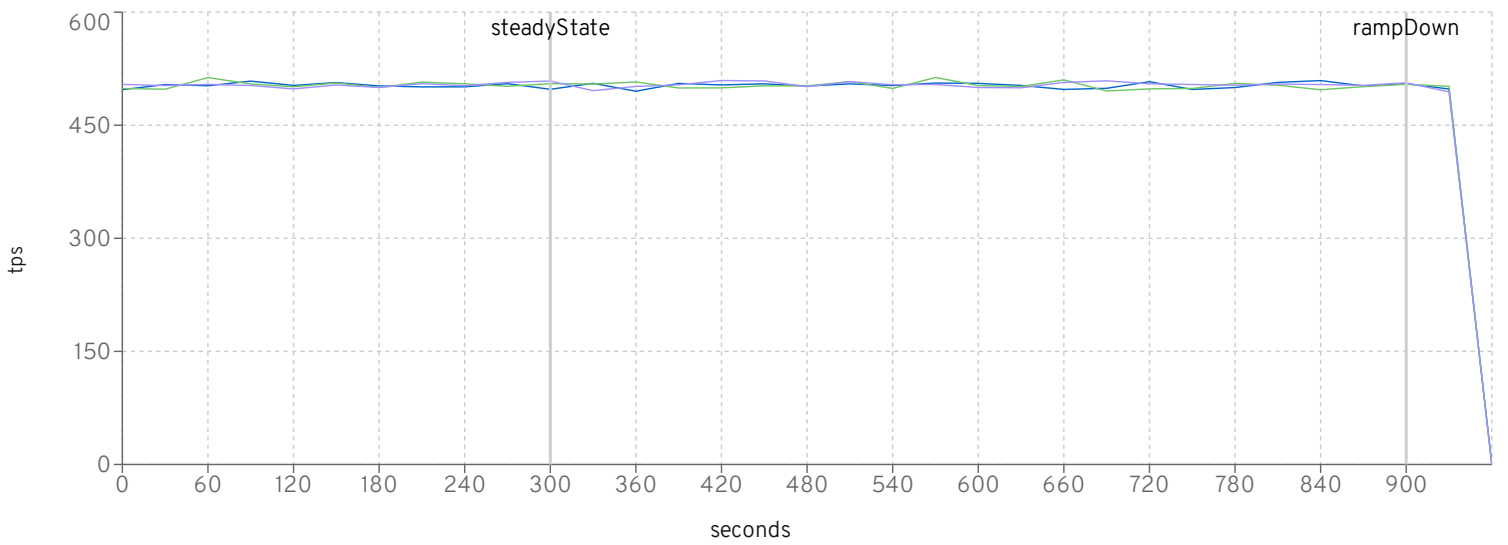

Browse

■ jboss-eap-7.4.0.GA-CR1_2010_531_2000 ■ jboss-eap-7.4.0.GA-CR2_2010_532_2000 ■ jboss-eap-7.4.0.GA-CR3_2010_530_2000

DealerDriver Throughput

Purchase

Manage

Browse

setting	531	532	530
scale	2000	2000	2000
rampUp	300	300	300
steadyState	600	600	600
rampDown	60	60	60
max heap	12g	12g	12g
large pages	✓	✓	✓
jfr	✗	✗	✗

io workers

default threads

default queue

httpWorker threads

httpWorker queue

wsWorker threads

wsWorker queue

■ jboss-eap-7.4.0.GA-CR1_2010_531_2000 ■ jboss-eap-7.4.0.GA-CR2_2010_532_2000 ■ jboss-eap-7.4.0.GA-CR3_2010_530_2000