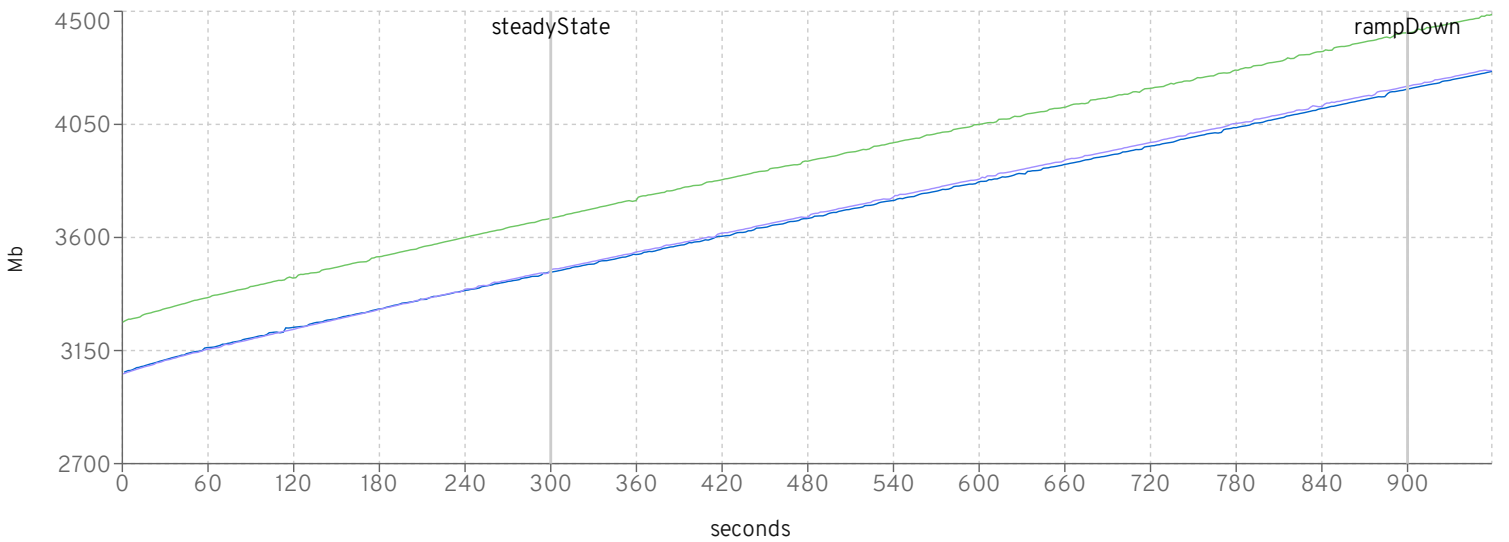

cycle times

	Purchase				Manage				Browse			
	target	avg	min	max	target	avg	min	max	target	avg	min	max
jboss-eap-7.4.0.GA-CR1_2010_531_2000	9.749	9.748	0.003	50.019	9.794	9.793	0.006	50.002	9.792	9.791	0.007	50.045
jboss-eap-7.4.0.GA-CR2_2010_532_2000	9.758	9.757	0.003	50.015	9.791	9.79	0.006	50.006	9.772	9.771	0.007	50.021
jboss-eap-7.4.0.GA-CR3_2010_530_2000	9.73	9.729	0.003	50.012	9.753	9.752	0.006	50.023	9.767	9.766	0.007	50.015

gc

GC duration

Heap before GC

Heap after GC

Heap freed in GC

MfgDriver Response Times (seconds)

CreateVehicleEJB

CreateVehicleWS