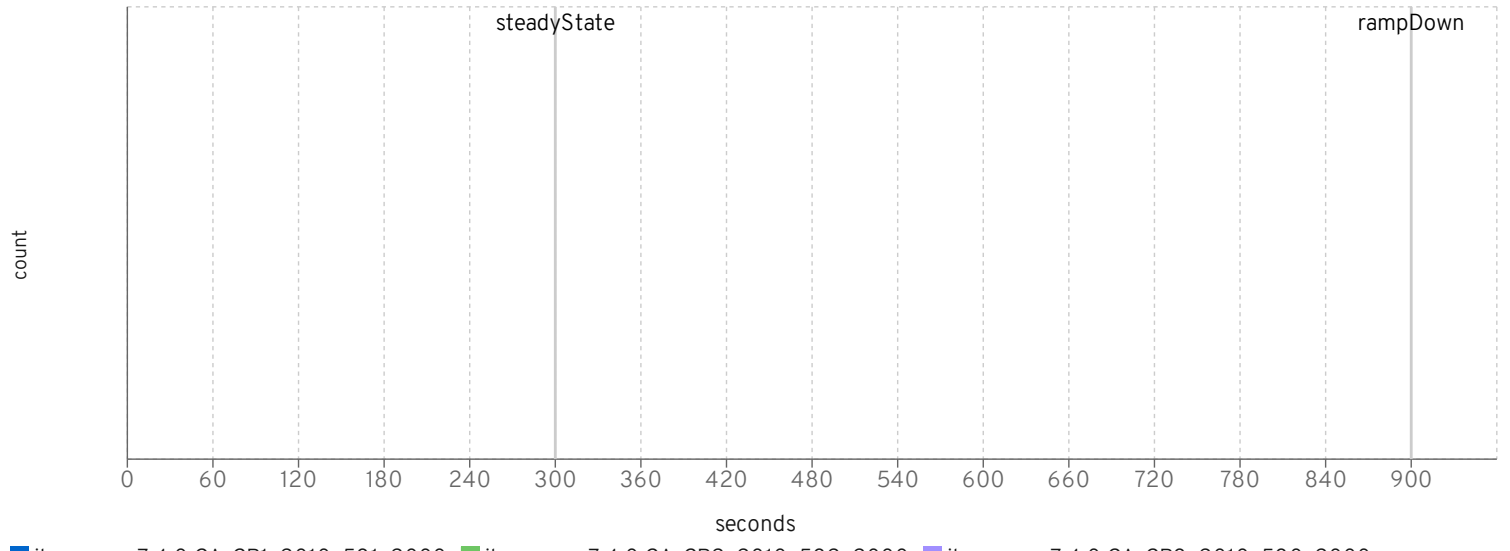

io workers

default threads

default queue

httpWorker threads

httpWorker queue

wsWorker threads

wsWorker queue

■ jboss-eap-7.4.0.GA-CR1_2010_531_2000 ■ jboss-eap-7.4.0.GA-CR2_2010_532_2000 ■ jboss-eap-7.4.0.GA-CR3_2010_530_2000

ejbWorker threads

■ jboss-eap-7.4.0.GA-CR1_2010_531_2000 ■ jboss-eap-7.4.0.GA-CR2_2010_532_2000 ■ jboss-eap-7.4.0.GA-CR3_2010_530_2000

ejbWorker queue

■ jboss-eap-7.4.0.GA-CR1_2010_531_2000 ■ jboss-eap-7.4.0.GA-CR2_2010_532_2000 ■ jboss-eap-7.4.0.GA-CR3_2010_530_2000