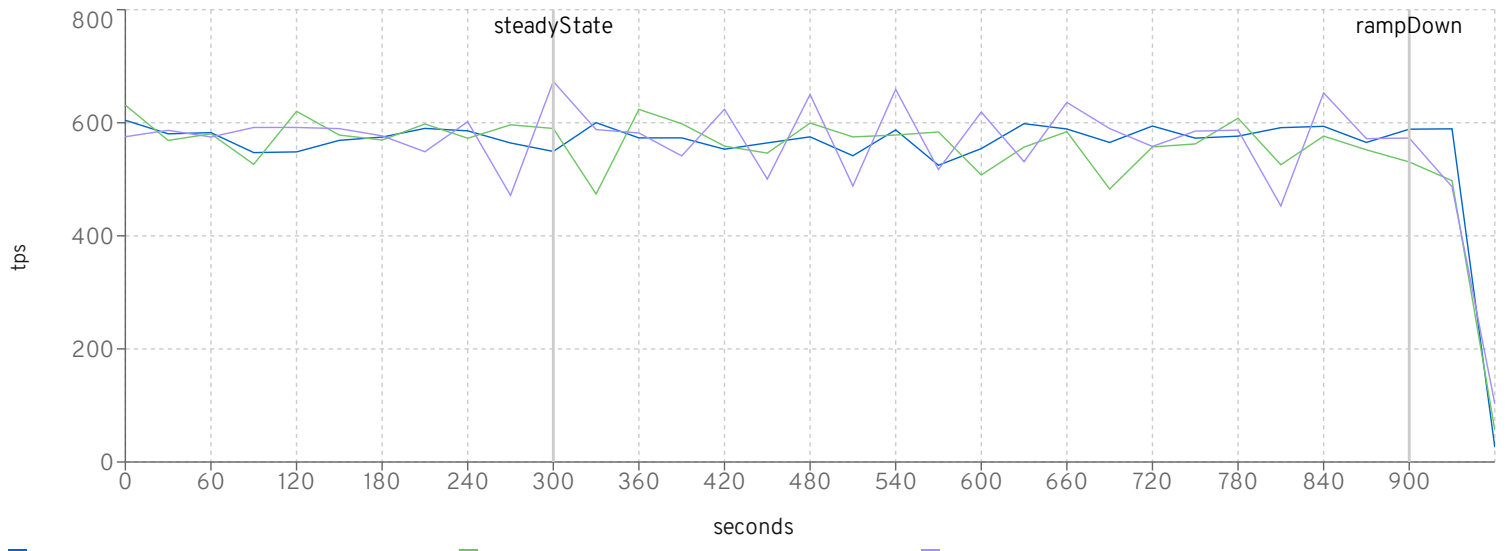

CreateVehicleWS