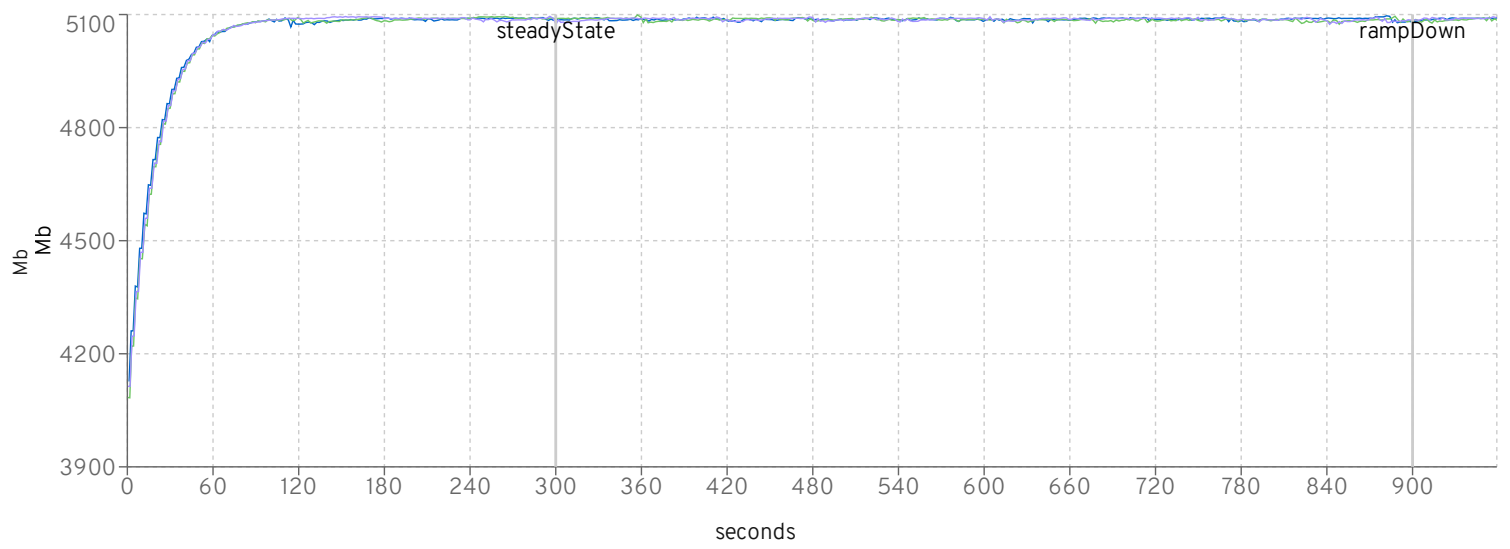

Heap freed in GC