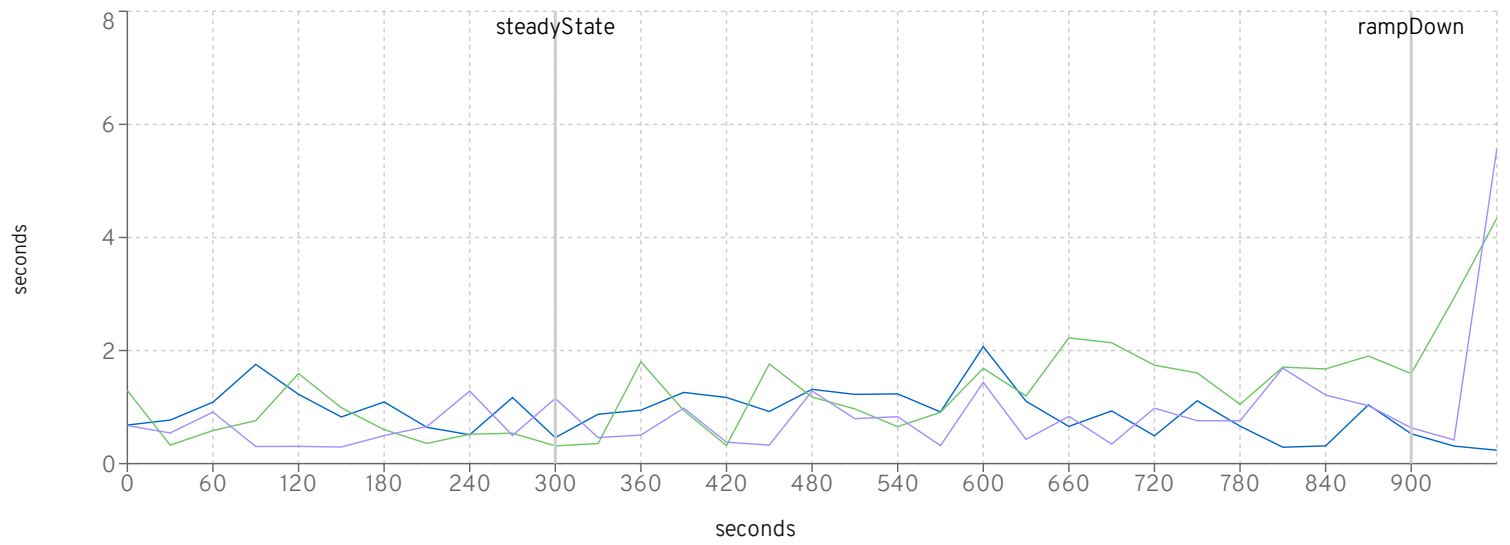

cycle times

	Purchase				Manage				Browse			
	target	avg	min	max	target	avg	min	max	target	avg	min	max
jboss-eap-7.4.0.GA-CR1_2010_531_2000	9.749	9.748	0.003	50.019	9.794	9.793	0.006	50.002	9.792	9.791	0.007	50.045
jboss-eap-7.4.0.GA-CR2_2010_532_2000	9.758	9.757	0.003	50.015	9.791	9.79	0.006	50.006	9.772	9.771	0.007	50.021
jboss-eap-7.4.0.GA-CR3_2010_530_2000	9.73	9.729	0.003	50.012	9.753	9.752	0.006	50.023	9.767	9.766	0.007	50.015

gc

GC duration

Heap before GC

Heap after GC

Heap freed in GC

MfgDriver Response Times (seconds)

CreateVehicleEJB

CreateVehicleWS