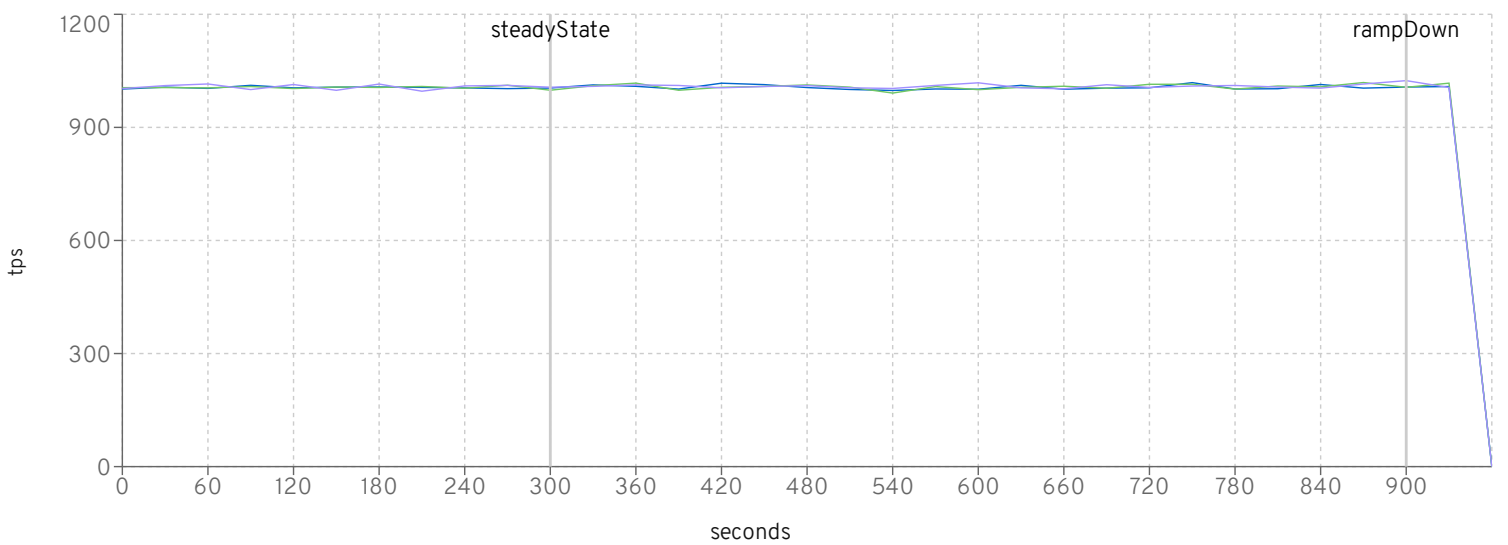

Browse

■ jboss-eap-7.4.0.GA-CR1_2010_531_2000 ■ jboss-eap-7.4.0.GA-CR2_2010_532_2000 ■ jboss-eap-7.4.0.GA-CR3_2010_530_2000

DealerDriver Throughput

Purchase

Manage

Browse

setting	531	532	530
scale	2000	2000	2000
rampUp	300	300	300
steadyState	600	600	600
rampDown	60	60	60
max heap	12g	12g	12g
large pages	✓	✓	✓
jfr	✗	✗	✗