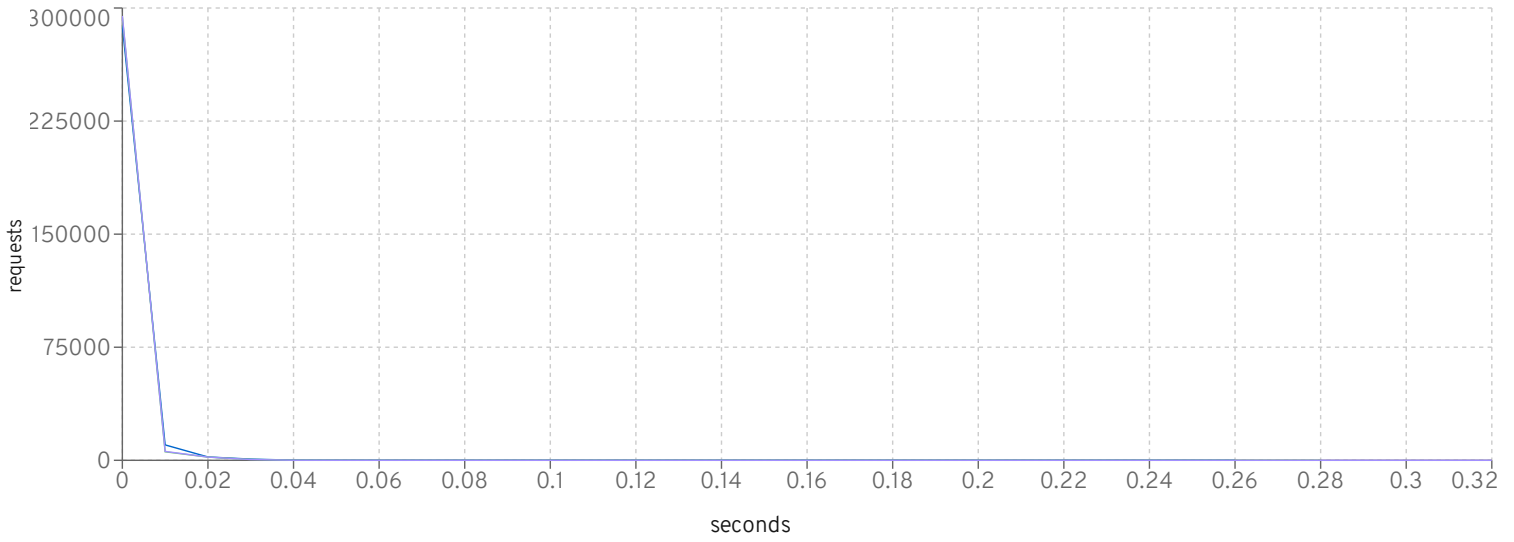

DealerDriver Response Times Distribution

Purchase

■ jboss-eap-7.4.0.GA-CR1_2010_531_2000 ■ jboss-eap-7.4.0.GA-CR2_2010_532_2000 ■ jboss-eap-7.4.0.GA-CR3_2010_530_2000