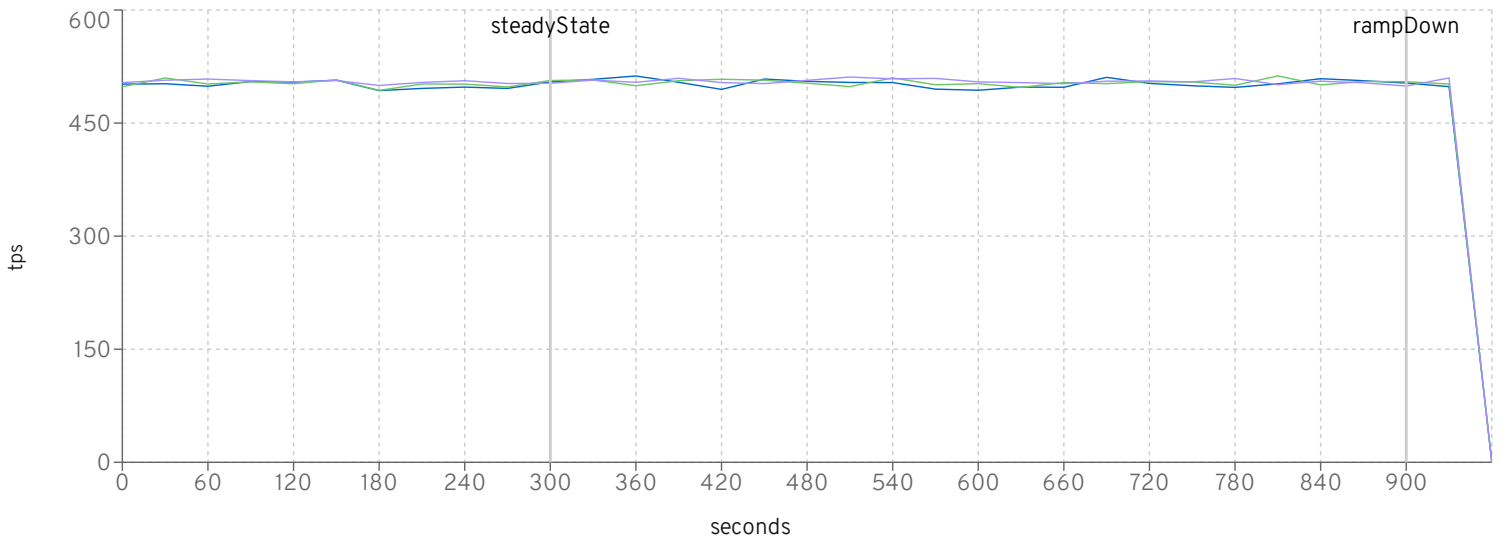

Browse

■ jboss-eap-7.4.0.GA-CR1_2010_531_2000 ■ jboss-eap-7.4.0.GA-CR2_2010_532_2000 ■ jboss-eap-7.4.0.GA-CR3_2010_530_2000

DealerDriver Throughput

Purchase

Manage

Browse

setting	531	532	530
scale	2000	2000	2000
rampUp	300	300	300
steadyState	600	600	600
rampDown	60	60	60
max heap	12g	12g	12g
large pages	✓	✓	✓
jfr	✗	✗	✗