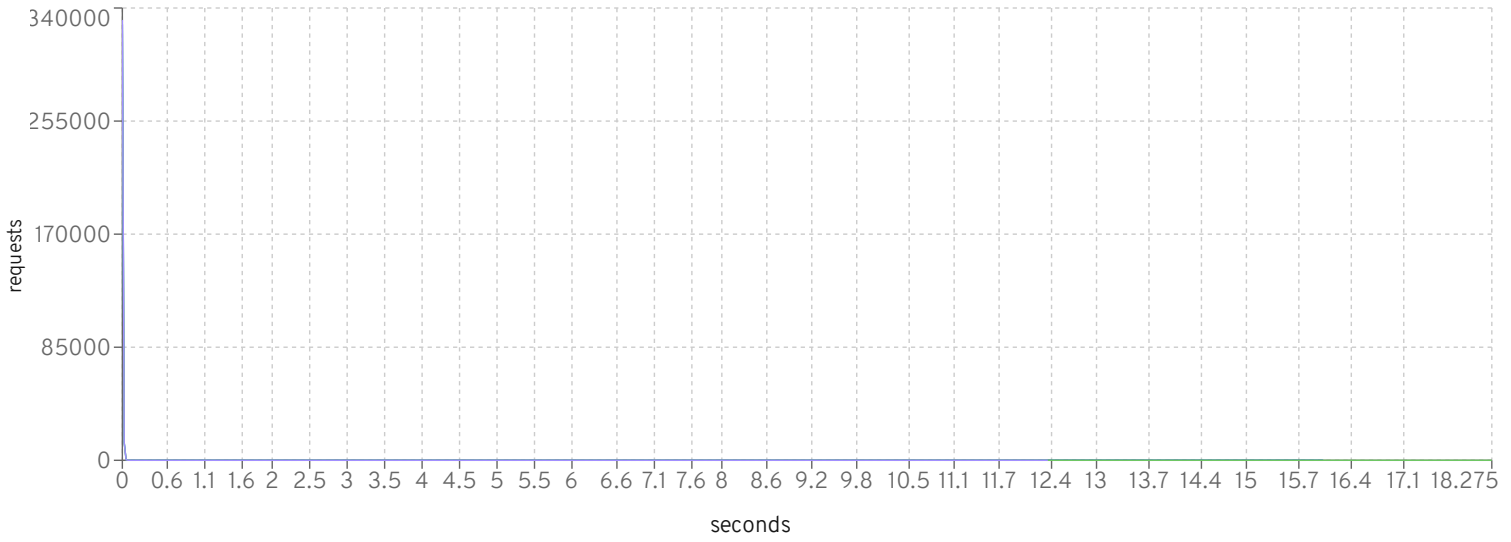

MfgDriver Response Times Distribution

CreateVehicleEJB

■ jboss-eap-7.4.0.GA-CR1_2010_531_2000 ■ jboss-eap-7.4.0.GA-CR2_2010_532_2000 ■ jboss-eap-7.4.0.GA-CR3_2010_530_2000