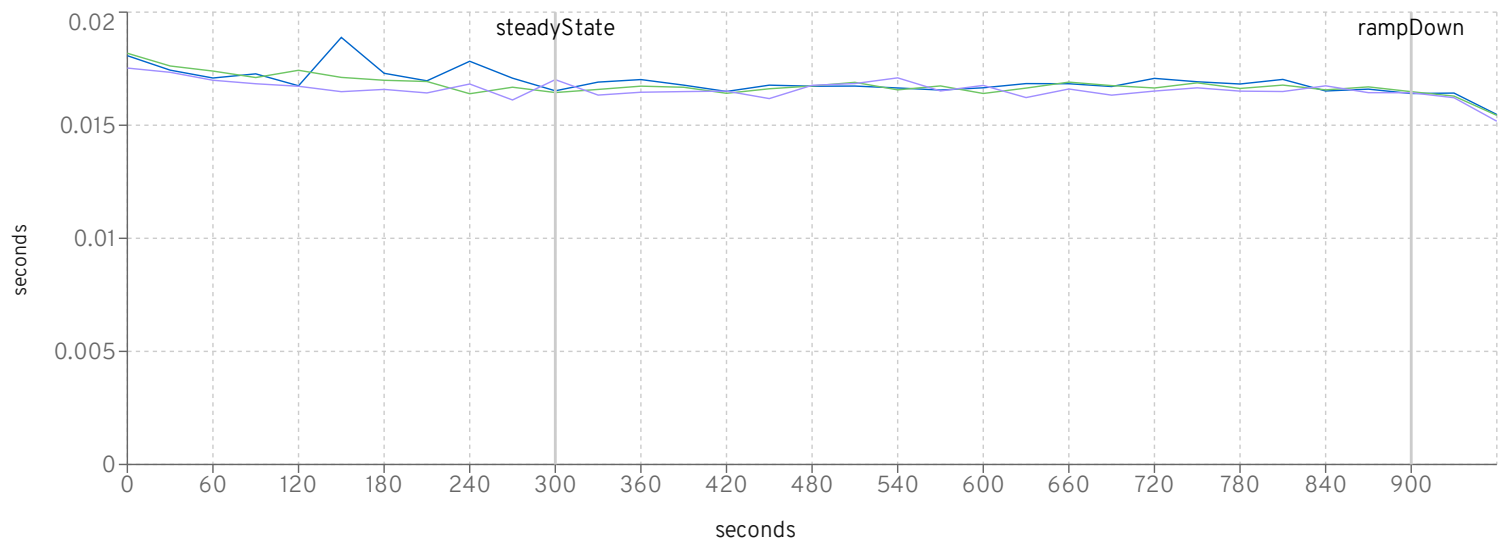

cycle times

	Purchase				Manage				Browse			
	target	avg	min	max	target	avg	min	max	target	avg	min	max
jboss-eap-7.4.0.GA-CR1_2010_531_2000	9.749	9.748	0.003	50.019	9.794	9.793	0.006	50.002	9.792	9.791	0.007	50.045
jboss-eap-7.4.0.GA-CR2_2010_532_2000	9.758	9.757	0.003	50.015	9.791	9.79	0.006	50.006	9.772	9.771	0.007	50.021
jboss-eap-7.4.0.GA-CR3_2010_530_2000	9.73	9.729	0.003	50.012	9.753	9.752	0.006	50.023	9.767	9.766	0.007	50.015

gc

GC duration

Heap before GC

Heap after GC

Heap freed in GC

MfgDriver Response Times (seconds)

CreateVehicleEJB

CreateVehicleWS