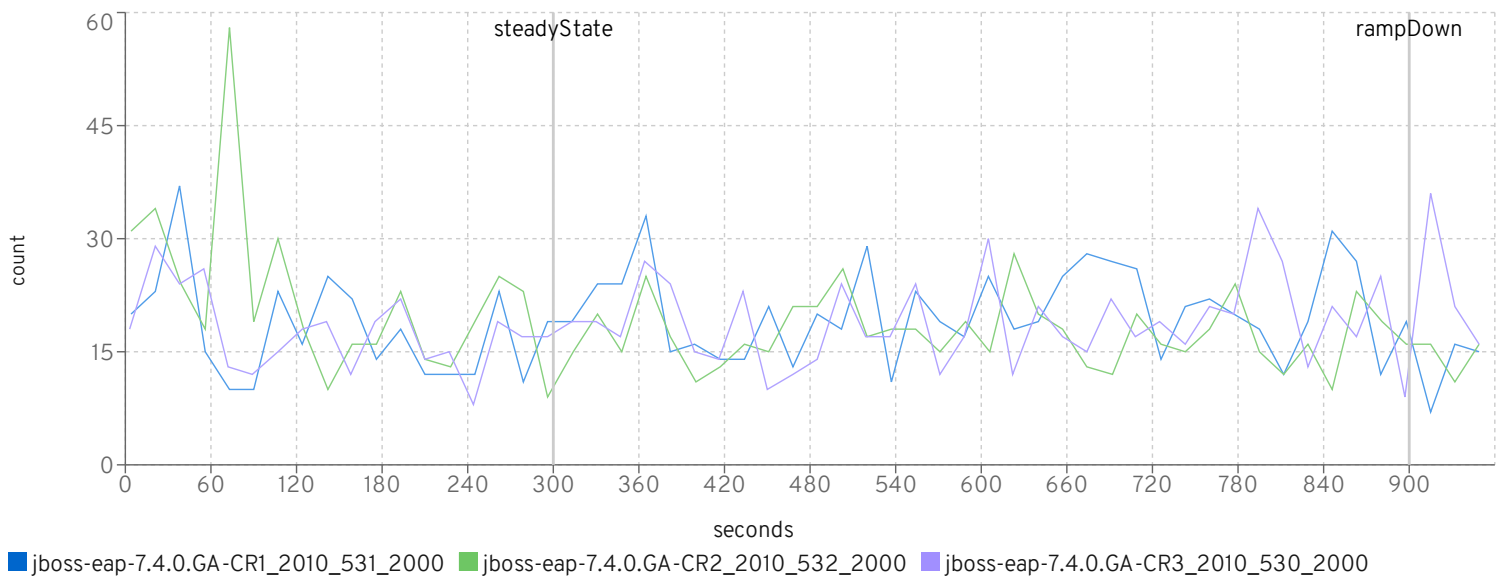

io workers

default threads

default queue

httpWorker threads

httpWorker queue

wsWorker threads

wsWorker queue

■ jboss-eap-7.4.0.GA-CR1_2010_531_2000 ■ jboss-eap-7.4.0.GA-CR2_2010_532_2000 ■ jboss-eap-7.4.0.GA-CR3_2010_530_2000

ejbWorker threads

■ jboss-eap-7.4.0.GA-CR1_2010_531_2000 ■ jboss-eap-7.4.0.GA-CR2_2010_532_2000 ■ jboss-eap-7.4.0.GA-CR3_2010_530_2000

ejbWorker queue

■ jboss-eap-7.4.0.GA-CR1_2010_531_2000 ■ jboss-eap-7.4.0.GA-CR2_2010_532_2000 ■ jboss-eap-7.4.0.GA-CR3_2010_530_2000