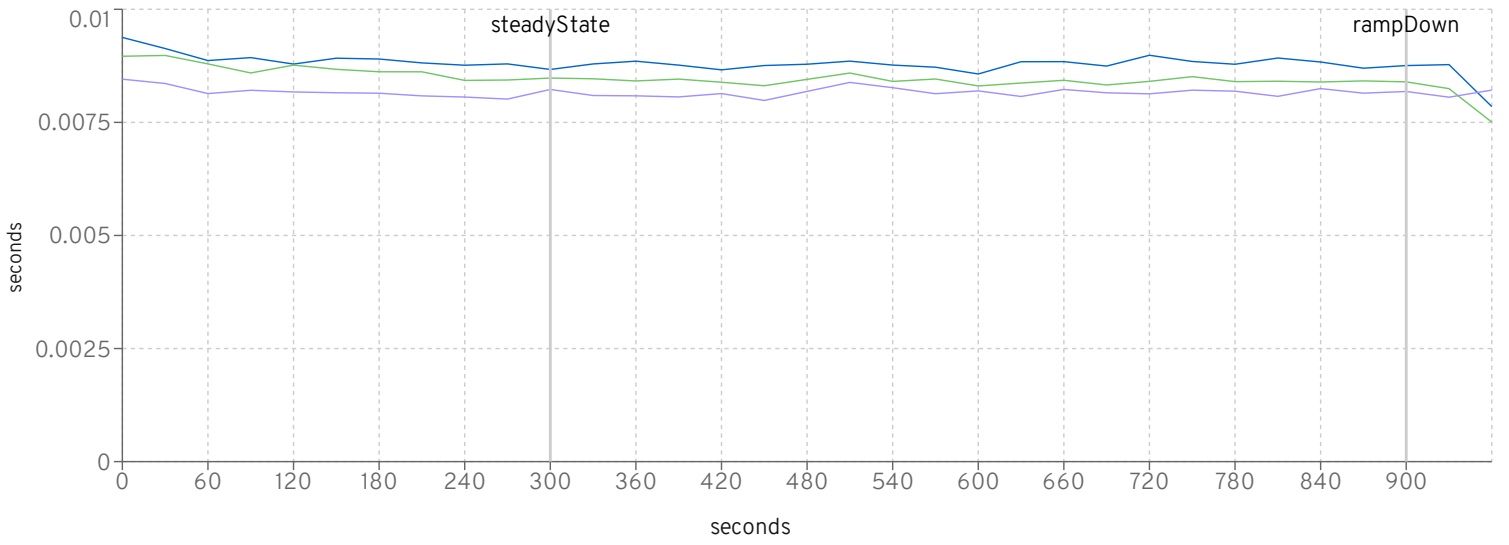

MfgDriver Throughput

CreateVehicleEJB

CreateVehicleWS

DealerDriver Response Times (seconds)

Purchase

Manage

Browse

DealerDriver Response Times Distribution