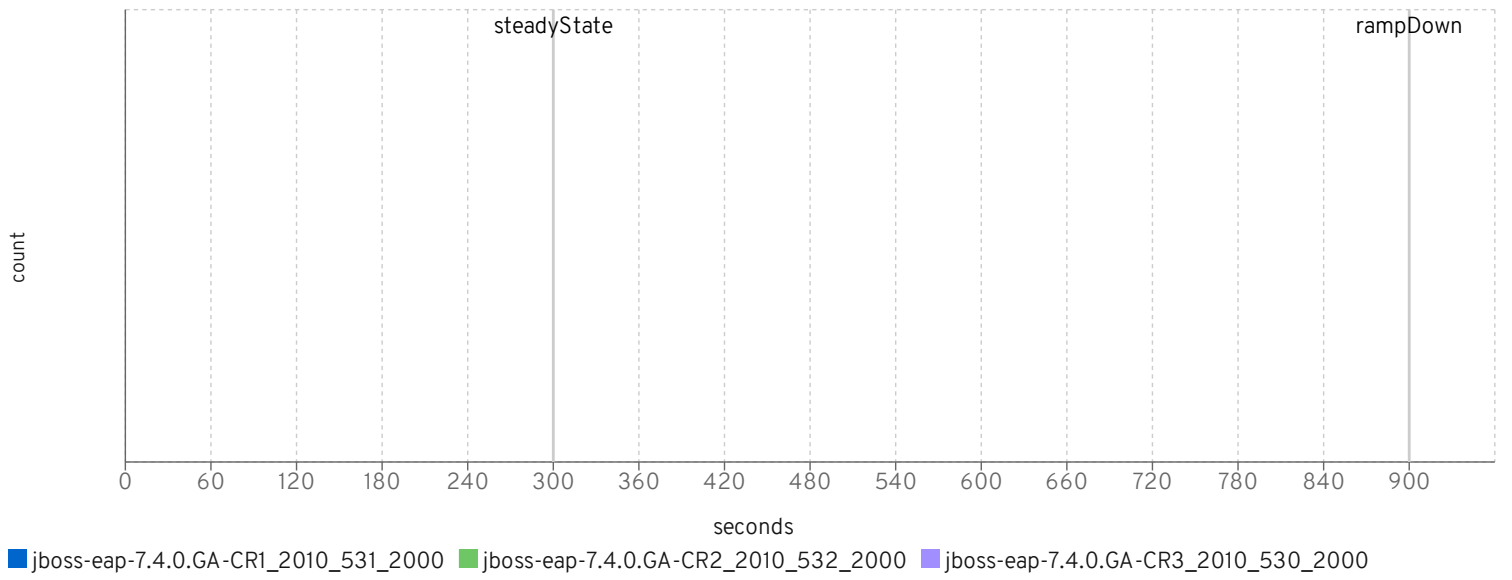

io workers

default threads

default queue

httpWorker threads

httpWorker queue

wsWorker threads

wsWorker queue

■ jboss-eap-7.4.0.GA-CR1_2010_531_2000 ■ jboss-eap-7.4.0.GA-CR2_2010_532_2000 ■ jboss-eap-7.4.0.GA-CR3_2010_530_2000

ejbWorker threads

■ jboss-eap-7.4.0.GA-CR1_2010_531_2000 ■ jboss-eap-7.4.0.GA-CR2_2010_532_2000 ■ jboss-eap-7.4.0.GA-CR3_2010_530_2000

ejbWorker queue

■ jboss-eap-7.4.0.GA-CR1_2010_531_2000 ■ jboss-eap-7.4.0.GA-CR2_2010_532_2000 ■ jboss-eap-7.4.0.GA-CR3_2010_530_2000