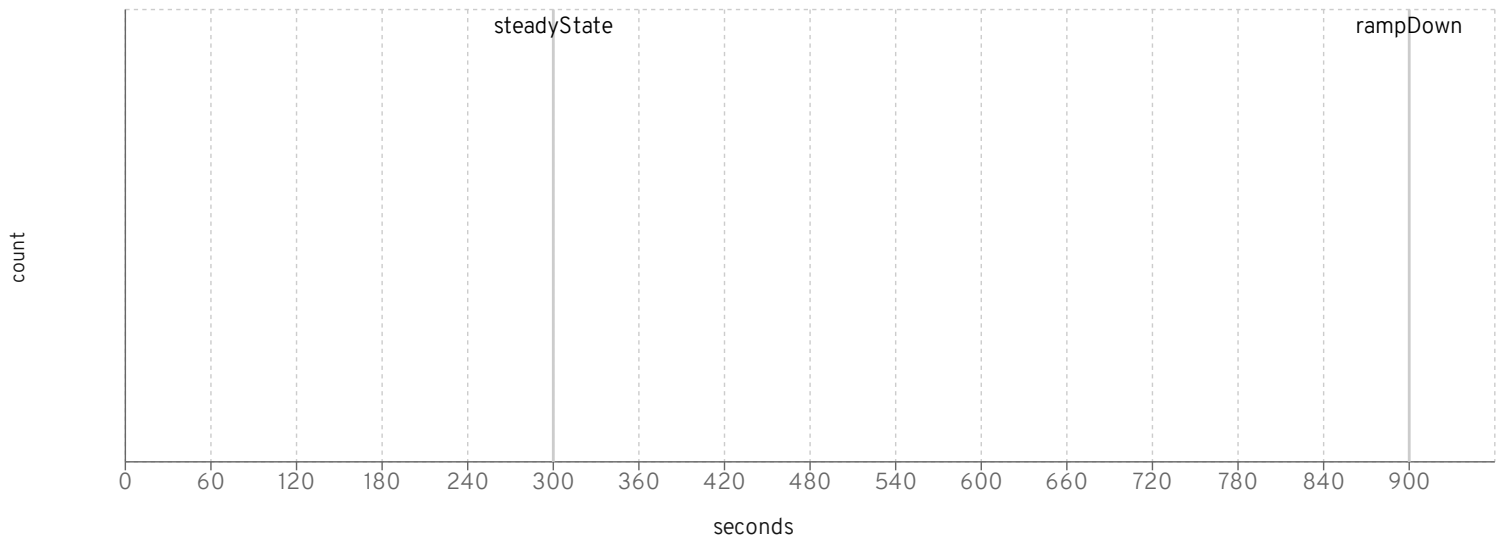

supplierWorker threads

■ jboss-eap-7.4.0.GA-CR1_2010_531_2000 ■ jboss-eap-7.4.0.GA-CR2_2010_532_2000 ■ jboss-eap-7.4.0.GA-CR3_2010_530_2000