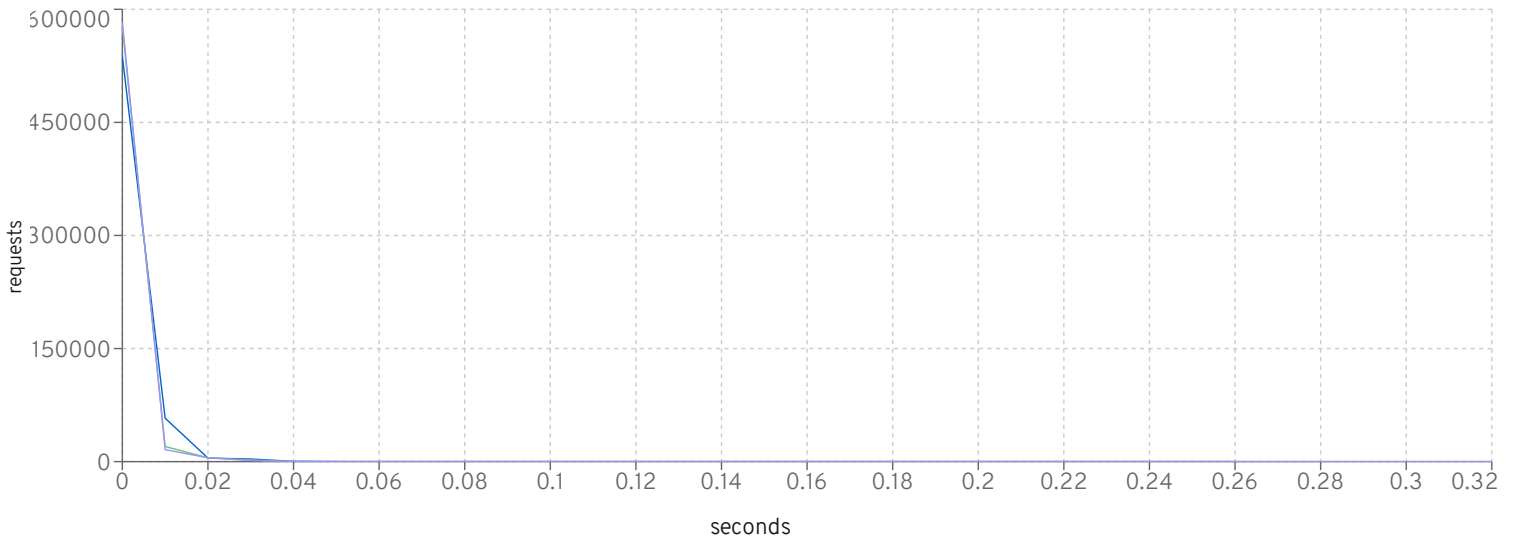

Browse

■ jboss-eap-7.4.0.GA-CR1_2010_531_2000 ■ jboss-eap-7.4.0.GA-CR2_2010_532_2000 ■ jboss-eap-7.4.0.GA-CR3_2010_530_2000

DealerDriver Throughput

Purchase

Manage

Browse

setting	531	532	530
scale	2000	2000	2000
rampUp	300	300	300
steadyState	600	600	600
rampDown	60	60	60
max heap	12g	12g	12g
large pages	✓	✓	✓
jfr	✗	✗	✗