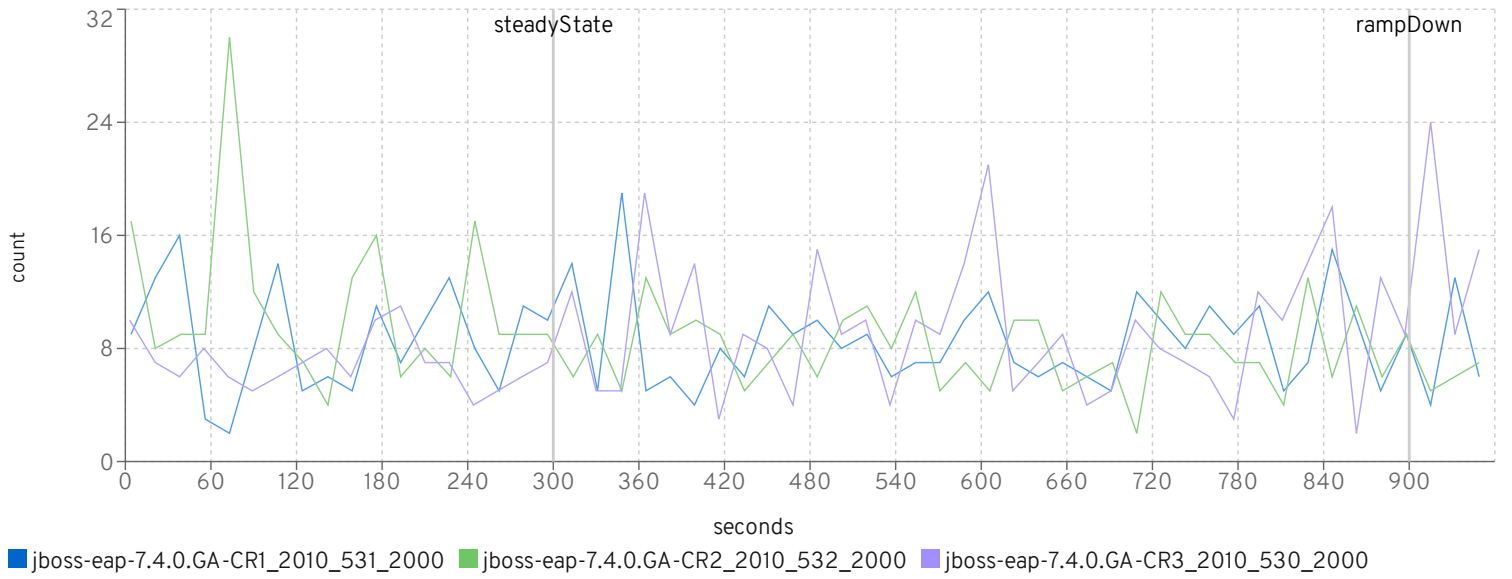

setting	531	532	530
scale	2000	2000	2000
rampUp	300	300	300
steadyState	600	600	600
rampDown	60	60	60
max heap	12g	12g	12g
large pages	✓	✓	✓
jfr	✗	✗	✗

io workers

default threads