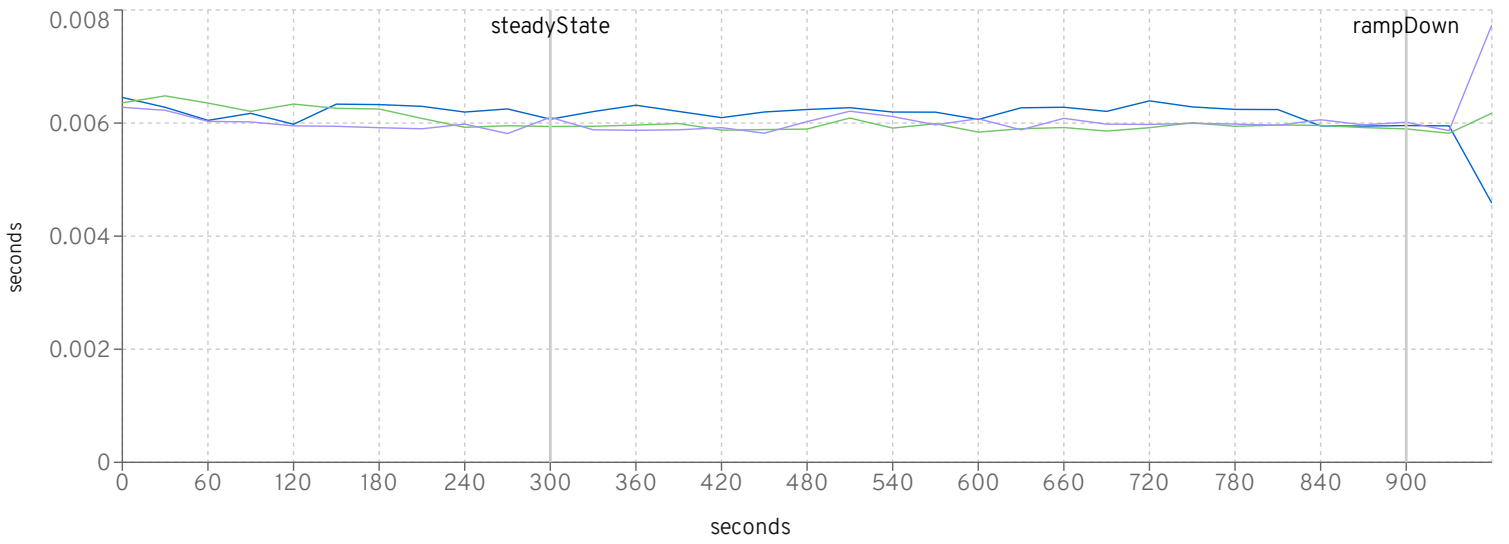

MfgDriver Throughput

CreateVehicleEJB

CreateVehicleWS

DealerDriver Response Times (seconds)

Purchase

Manage

Browse

DealerDriver Response Times Distribution