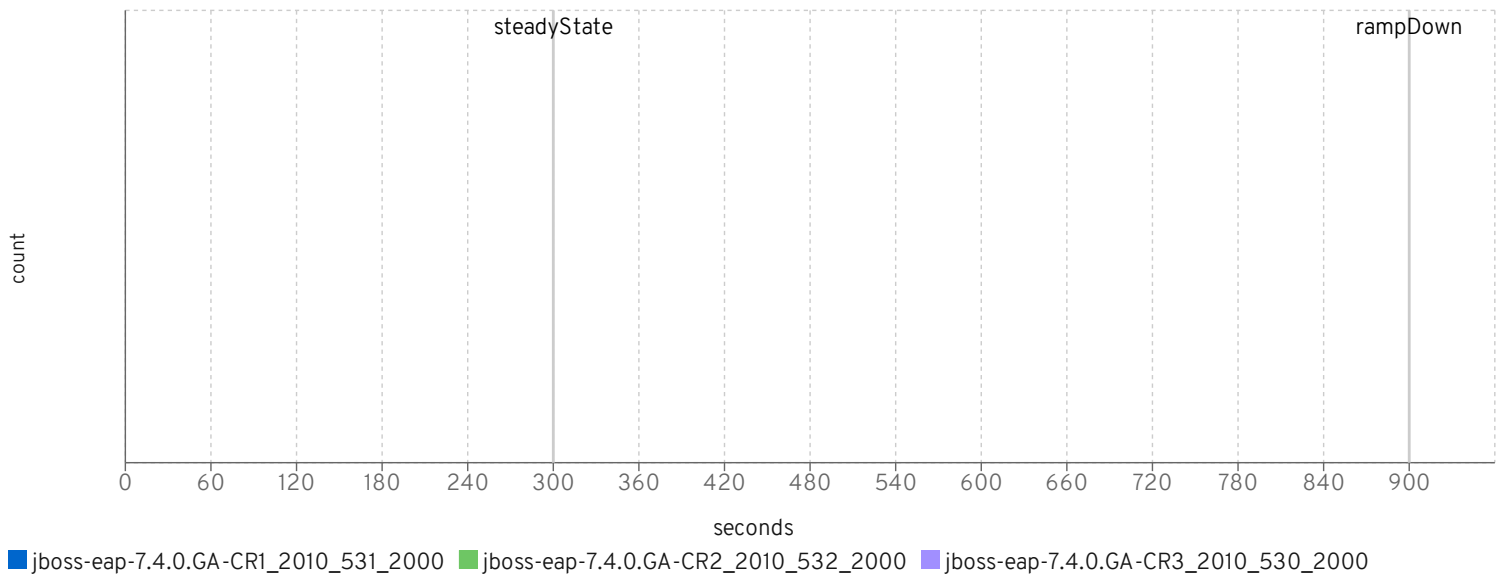

default queue