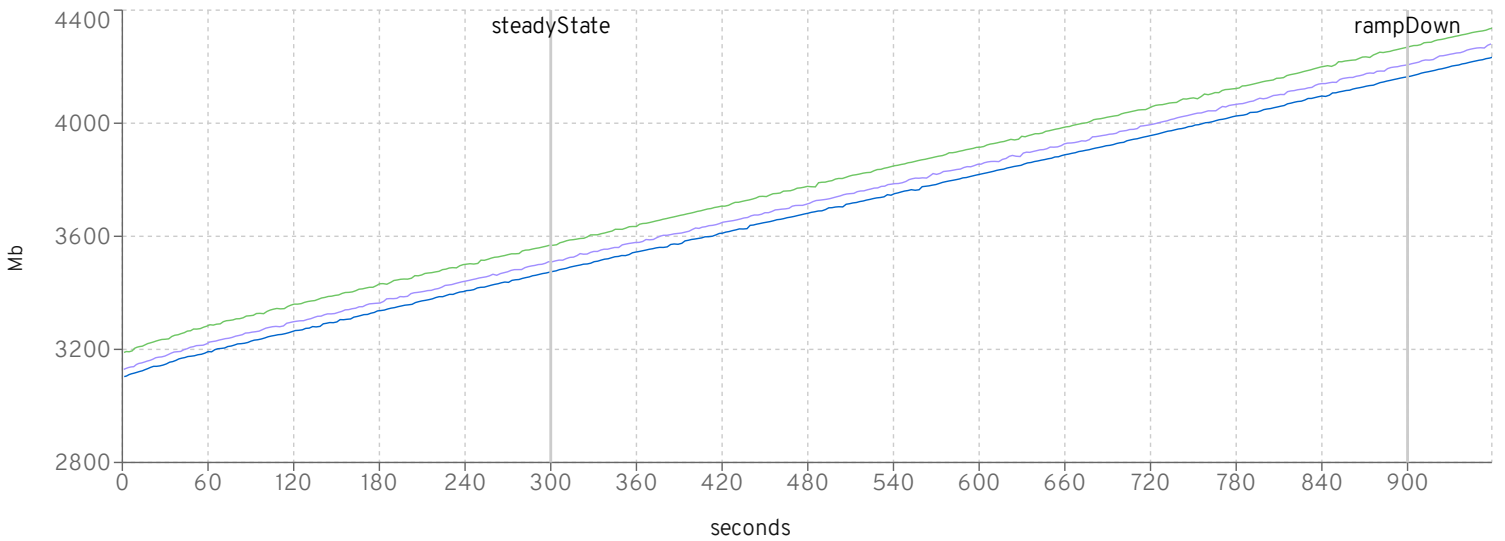

Heap after GC

- jboss-eap-xp-2.0.0-7.3.5-CR1_2010_453_2000
- jboss-eap-xp-2.0.0-7.3.5-CR1_2010_432_2000
- jboss-eap-xp-2.0.0-7.3.5-CR1_2010_429_2000