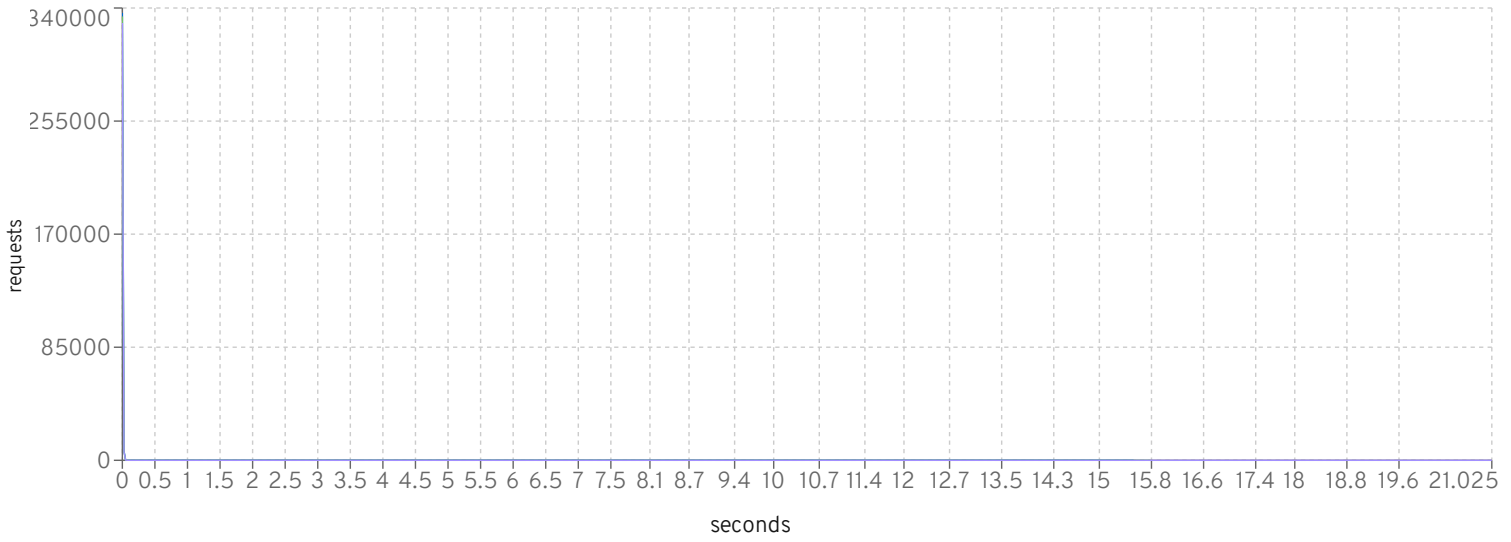

MfgDriver Response Times Distribution

CreateVehicleEJB