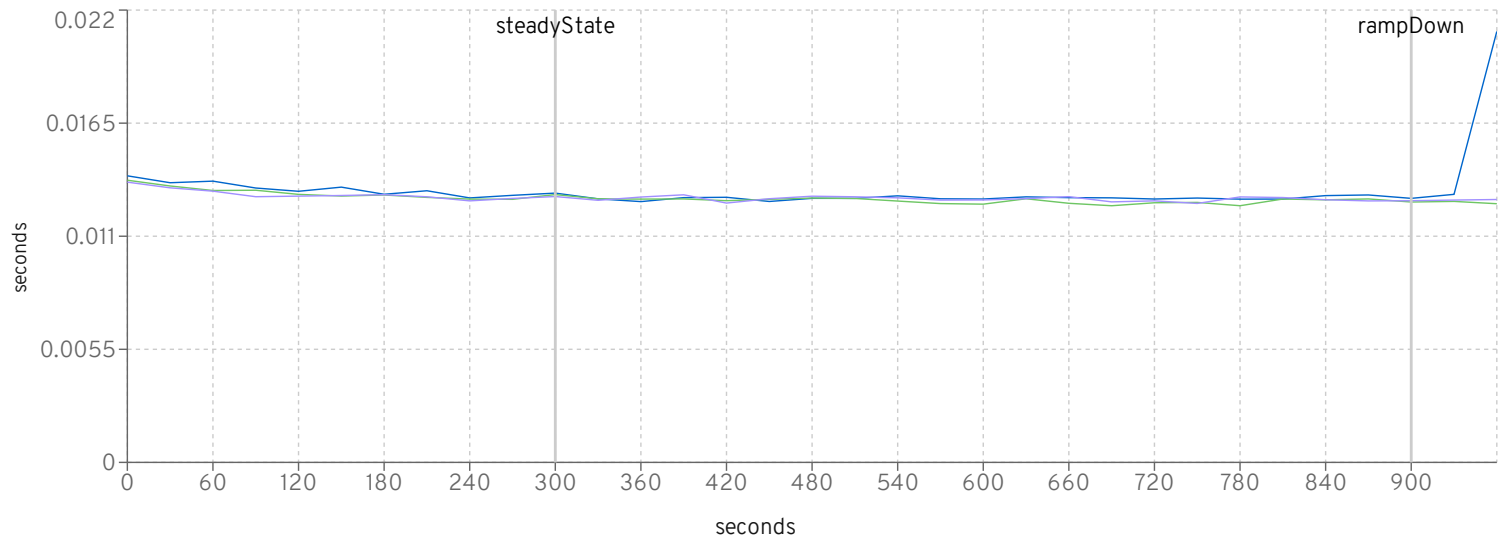

Heap after GC

- jboss-eap-xp-2.0.0-7.3.5-CR1_2010_453_2000
- jboss-eap-xp-2.0.0-7.3.5-CR1_2010_432_2000
- jboss-eap-xp-2.0.0-7.3.5-CR1_2010_429_2000

Heap freed in GC

MfgDriver Response Times (seconds)

CreateVehicleEJB