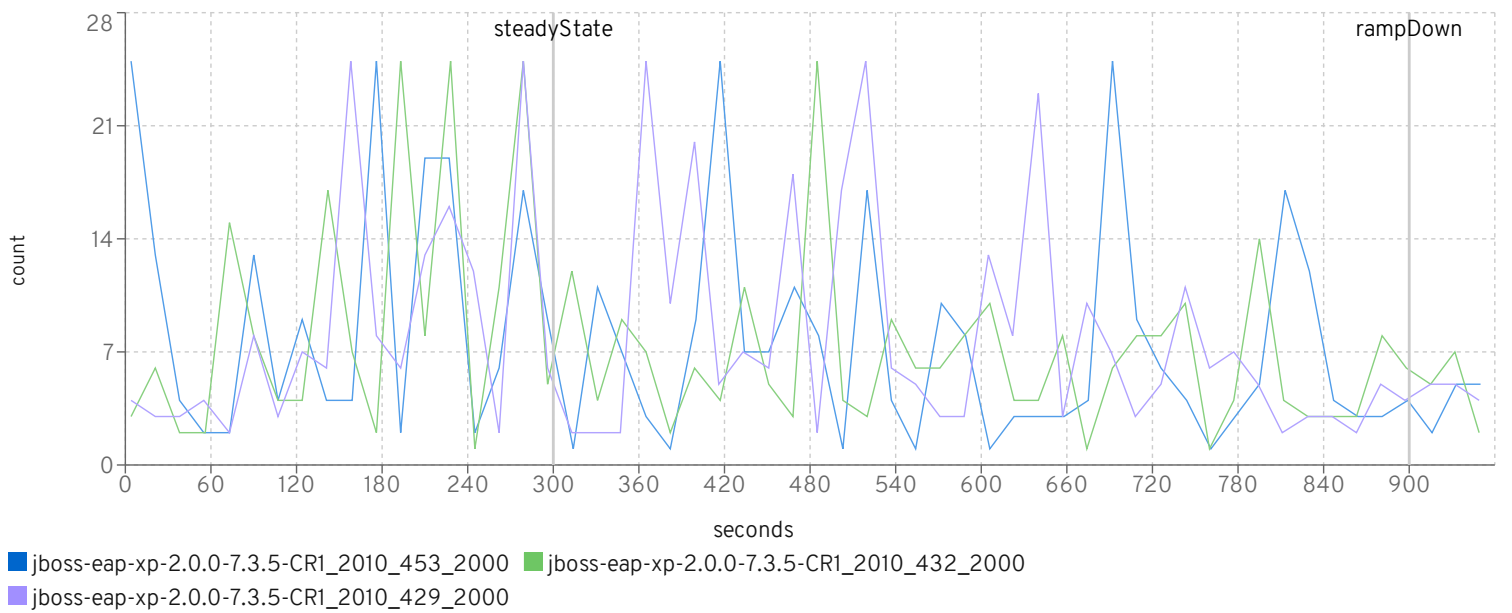

setting	453	432	429
scale	2000	2000	2000
rampUp	300	300	300
steadyState	600	600	600
rampDown	60	60	60
max heap	12g	12g	12g
large pages	✓	✓	✓
jfr	×	×	×

io workers

default threads

default queue

httpWorker threads

httpWorker queue

wsWorker threads

wsWorker queue

ejbWorker threads

ejbWorker queue

supplierWorker threads

- jboss-eap-xp-2.0.0-7.3.5-CR1_2010_453_2000
- jboss-eap-xp-2.0.0-7.3.5-CR1_2010_432_2000
- jboss-eap-xp-2.0.0-7.3.5-CR1_2010_429_2000