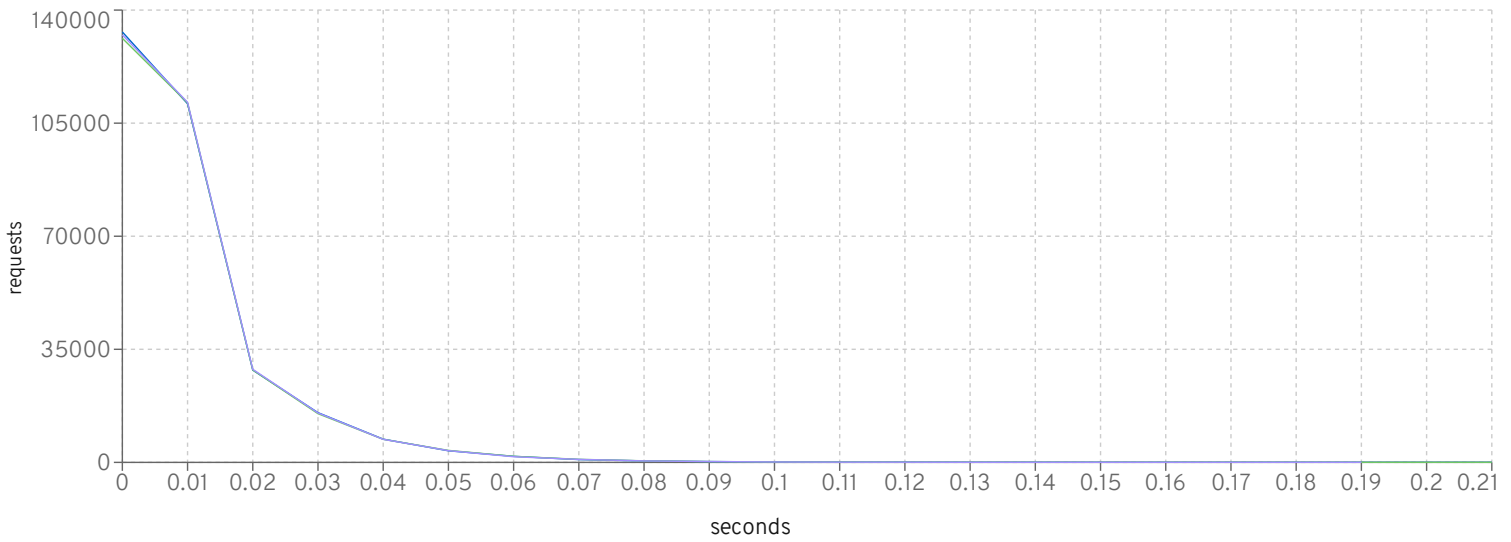

Manage

- jboss-eap-xp-2.0.0-7.3.5-CR1_2010_453_2000
- jboss-eap-xp-2.0.0-7.3.5-CR1_2010_432_2000
- jboss-eap-xp-2.0.0-7.3.5-CR1_2010_429_2000