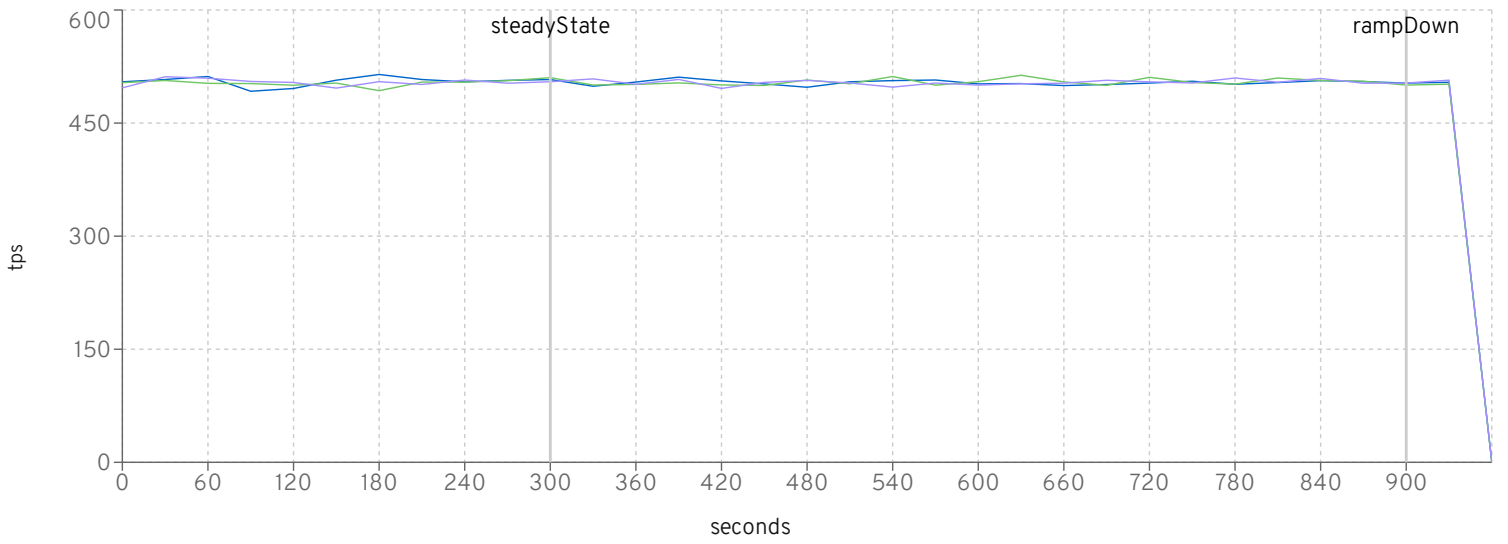

DealerDriver Throughput

Purchase

- JBoss EAP 2.0.0-7.3.5-CR1_2010_453_2000
- JBoss EAP 2.0.0-7.3.5-CR1_2010_432_2000
- JBoss EAP 2.0.0-7.3.5-CR1_2010_429_2000