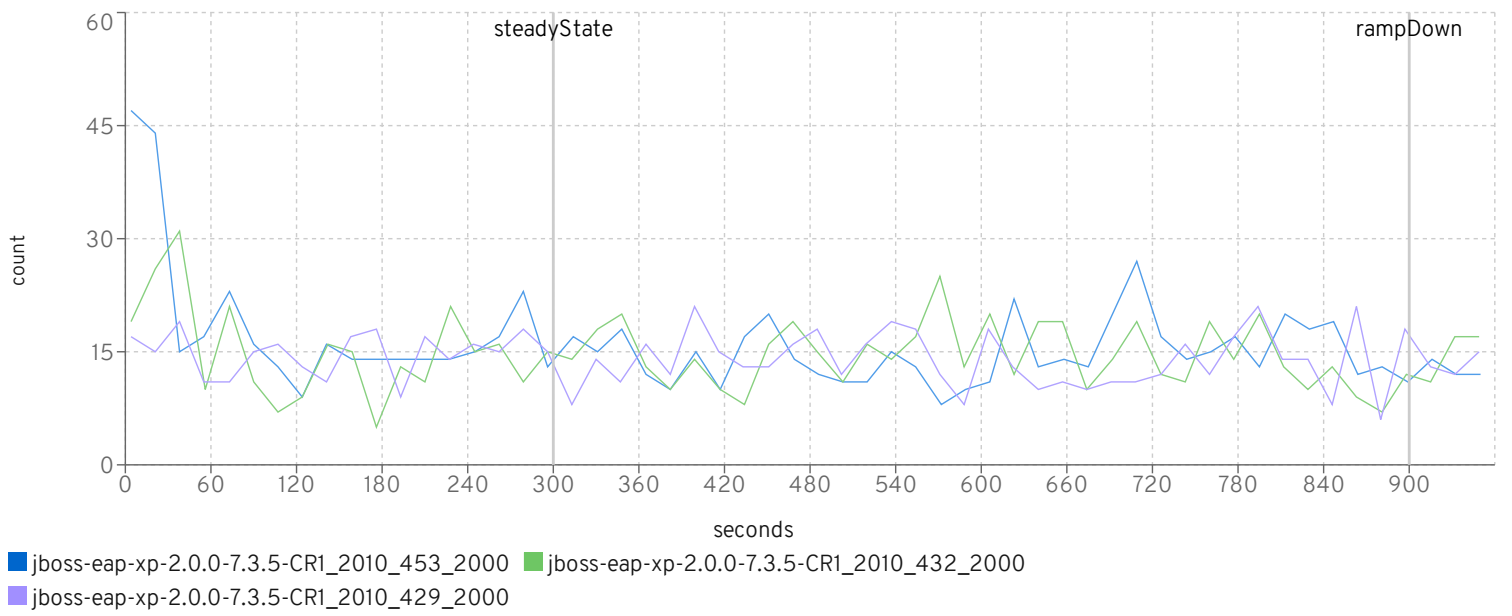

setting	453	432	429
scale	2000	2000	2000
rampUp	300	300	300
steadyState	600	600	600
rampDown	60	60	60
max heap	12g	12g	12g
large pages	✓	✓	✓
jfr	×	×	×

io workers

default threads

default queue

httpWorker threads

httpWorker queue

wsWorker threads

wsWorker queue

ejbWorker threads

ejbWorker queue

supplierWorker threads

- jboss-eap-xp-2.0.0-7.3.5-CR1_2010_453_2000
- jboss-eap-xp-2.0.0-7.3.5-CR1_2010_432_2000
- jboss-eap-xp-2.0.0-7.3.5-CR1_2010_429_2000