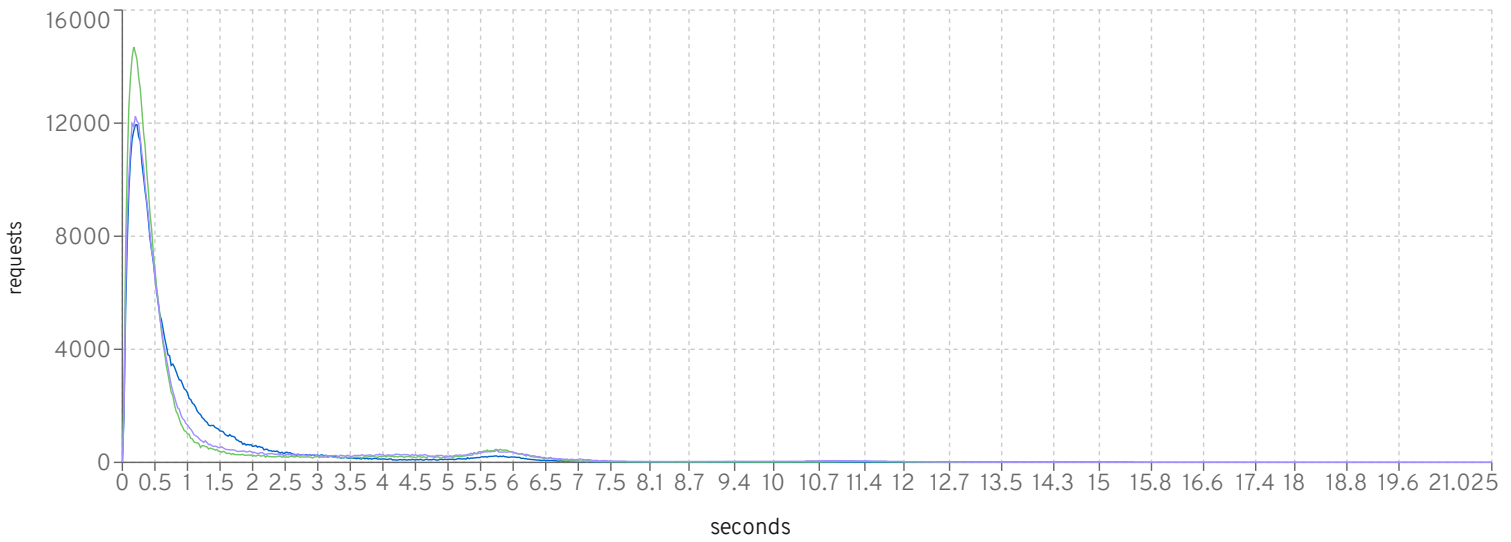

CreateVehicleWS

MfgDriver Response Times Distribution

CreateVehicleEJB

CreateVehicleWS

MfgDriver Throughput

CreateVehicleEJB

- jboss-eap-xp-2.0.0-7.3.5-CR1_2010_453_2000
- jboss-eap-xp-2.0.0-7.3.5-CR1_2010_432_2000
- jboss-eap-xp-2.0.0-7.3.5-CR1_2010_429_2000