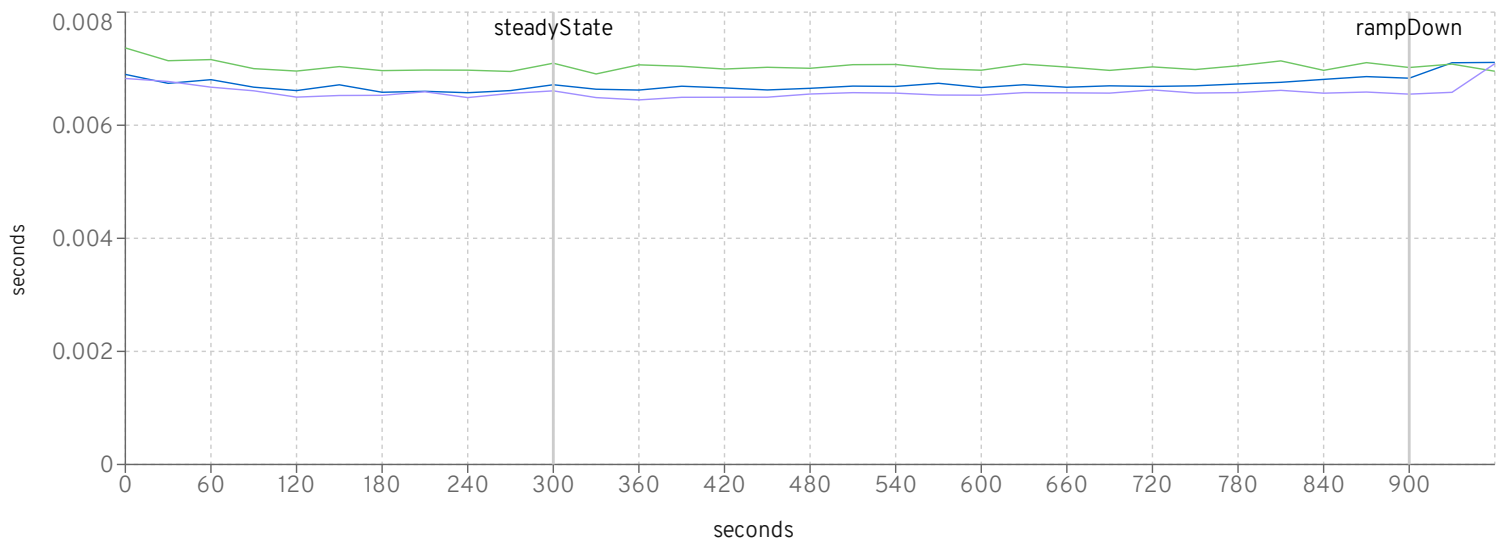

Browse

■ jboss-eap-xp-2.0.0-7.3.5-CR1_2010_453_2000 ■ jboss-eap-xp-2.0.0-7.3.5-CR1_2010_432_2000
■ jboss-eap-xp-2.0.0-7.3.5-CR1_2010_429_2000