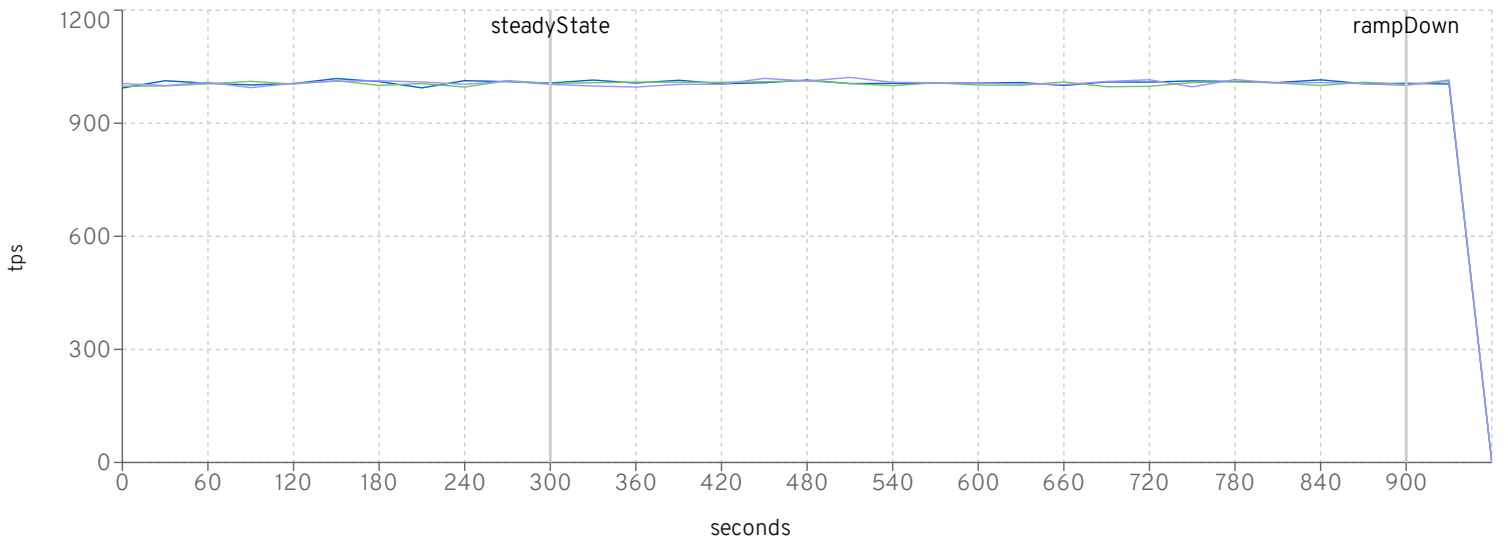

Browse

- JBoss EAP 2.0.0-7.3.5-CR1_2010_453_2000
- JBoss EAP 2.0.0-7.3.5-CR1_2010_432_2000
- JBoss EAP 2.0.0-7.3.5-CR1_2010_429_2000