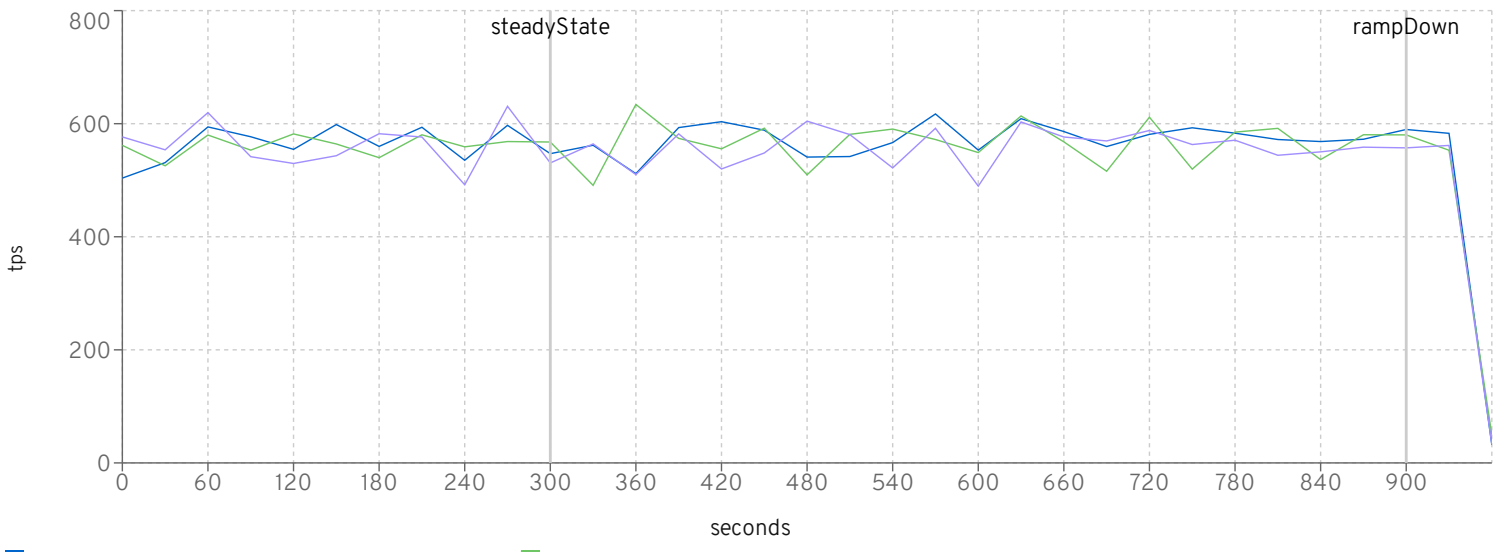

CreateVehicleWS

- jboss-eap-xp-2.0.0-7.3.5-CR1_2010_453_2000
- jboss-eap-xp-2.0.0-7.3.5-CR1_2010_432_2000
- jboss-eap-xp-2.0.0-7.3.5-CR1_2010_429_2000