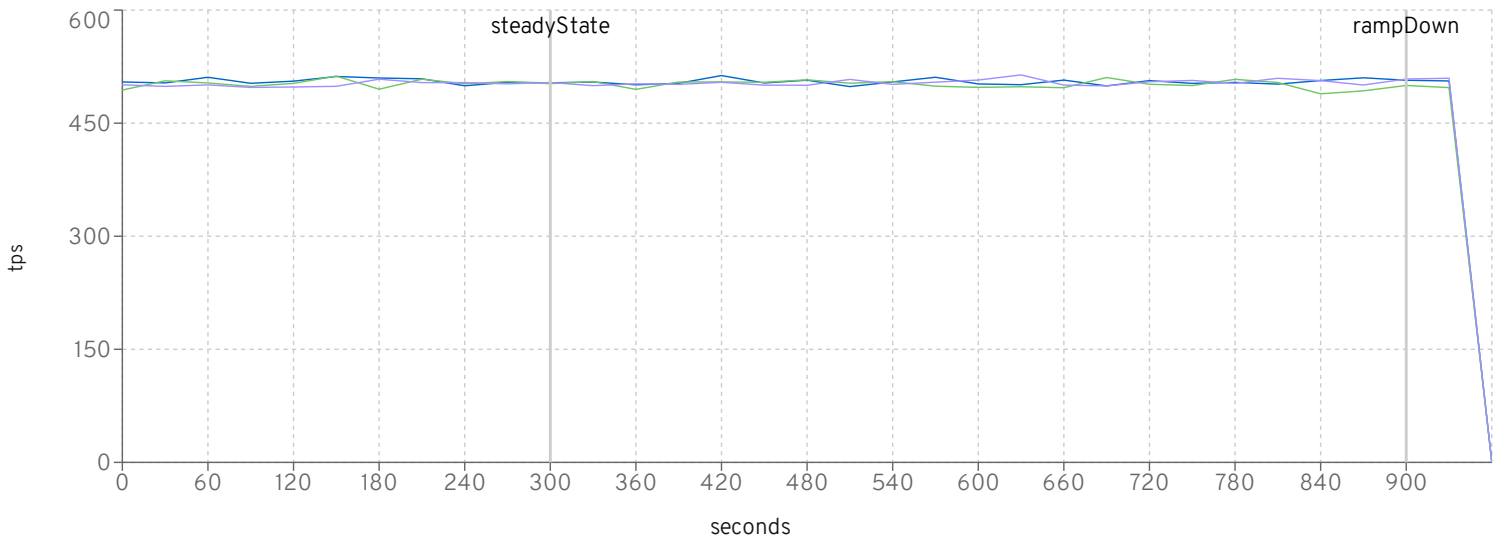

Manage

- JBoss EAP 2.0.0-7.3.5-CR1_2010_453_2000
- JBoss EAP 2.0.0-7.3.5-CR1_2010_432_2000
- JBoss EAP 2.0.0-7.3.5-CR1_2010_429_2000