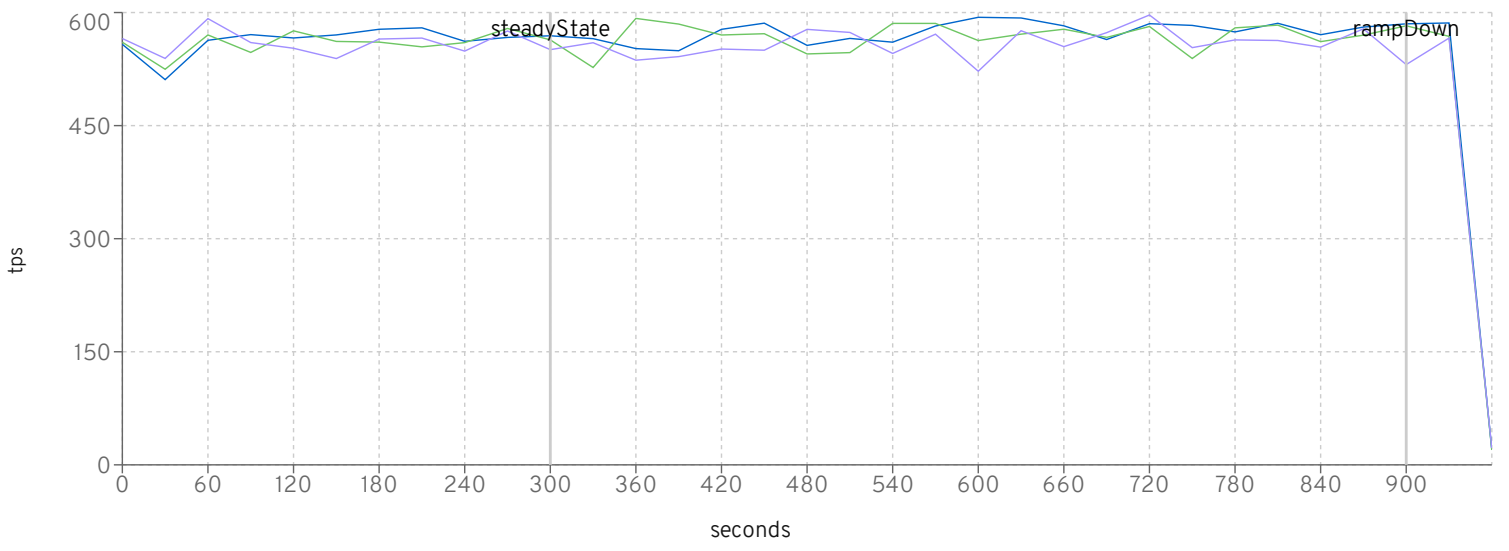

CreateVehicleWS

MfgDriver Response Times Distribution

CreateVehicleEJB

CreateVehicleWS

MfgDriver Throughput

CreateVehicleEJB

- jboss-eap-xp-2.0.0-7.3.5-CR1_2010_453_2000
- jboss-eap-xp-2.0.0-7.3.5-CR1_2010_432_2000
- jboss-eap-xp-2.0.0-7.3.5-CR1_2010_429_2000