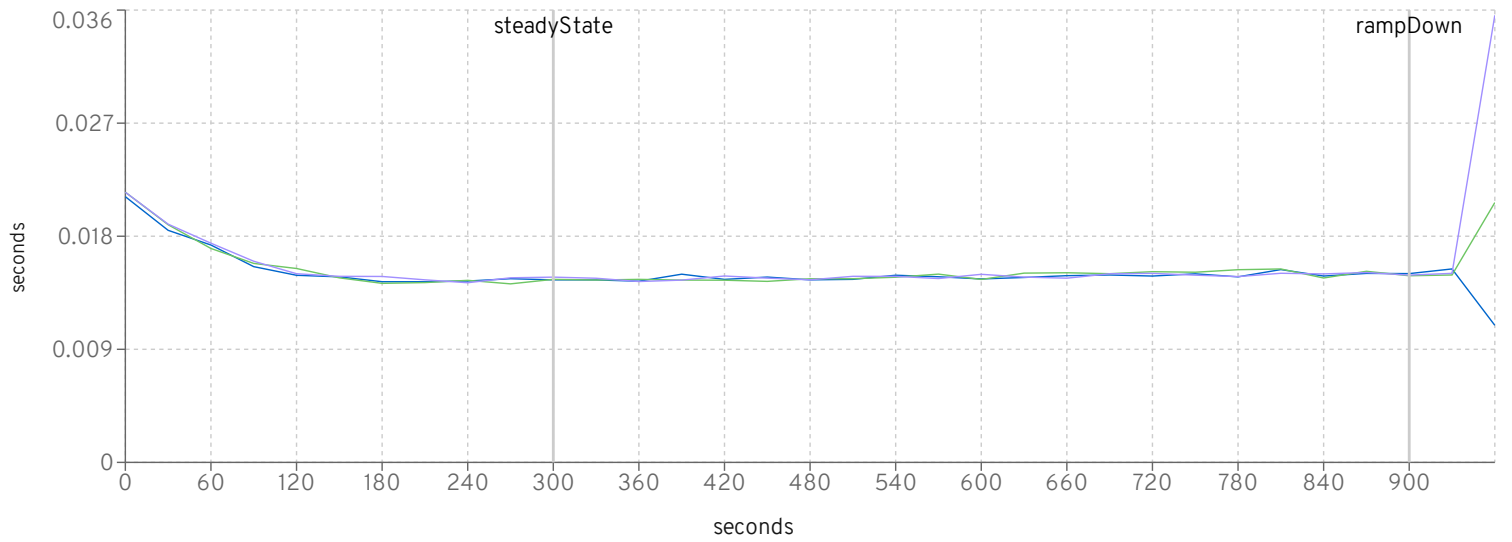

Manage

■ jboss-eap-xp-2.0.0-7.3.5-CR1_2010_453_2000 ■ jboss-eap-xp-2.0.0-7.3.5-CR1_2010_432_2000
■ jboss-eap-xp-2.0.0-7.3.5-CR1_2010_429_2000