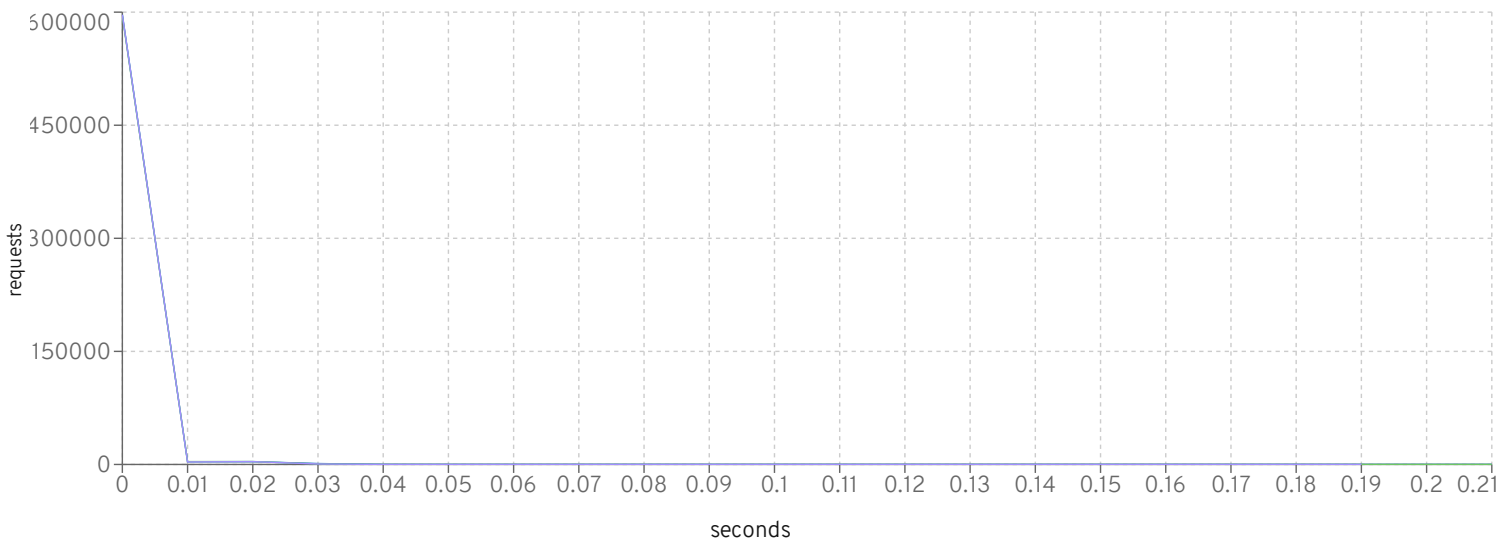

Browse

- jboss-eap-xp-2.0.0-7.3.5-CR1_2010_453_2000
- jboss-eap-xp-2.0.0-7.3.5-CR1_2010_432_2000
- jboss-eap-xp-2.0.0-7.3.5-CR1_2010_429_2000