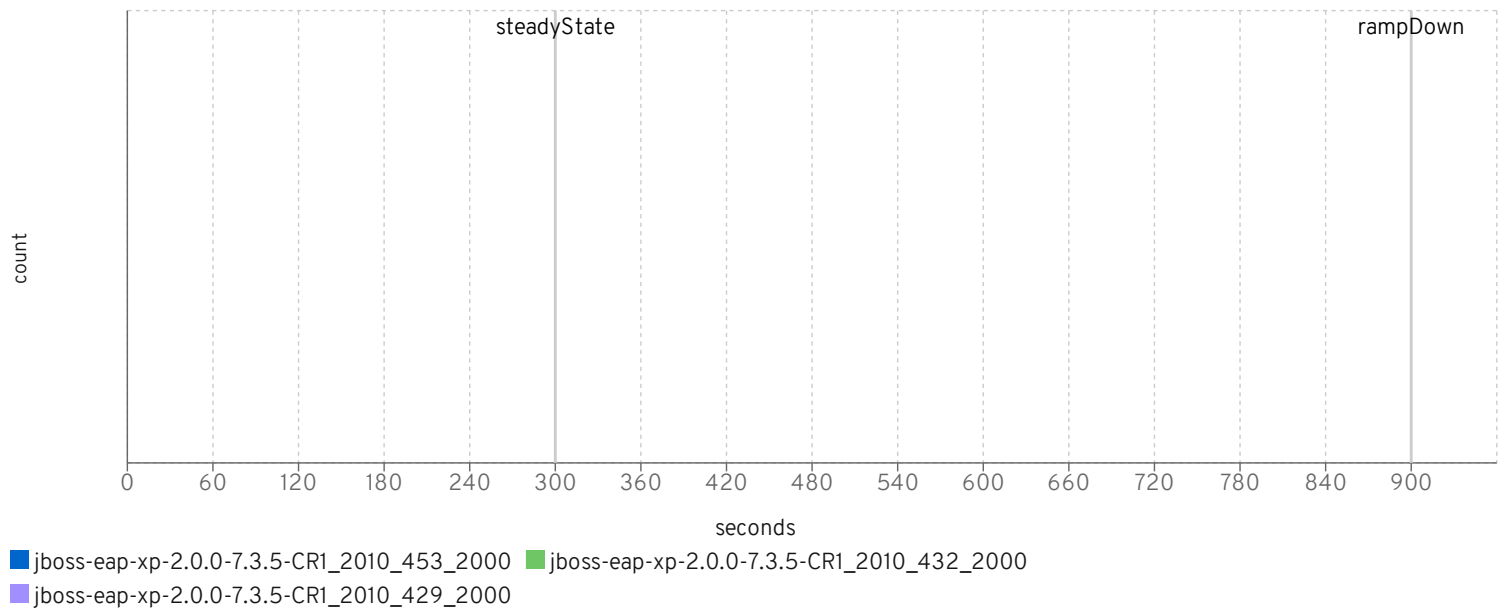

setting	453	432	429
scale	2000	2000	2000
rampUp	300	300	300
steadyState	600	600	600
rampDown	60	60	60
max heap	12g	12g	12g
large pages	✓	✓	✓
jfr	×	×	×

io workers

default threads

default queue

httpWorker threads

httpWorker queue

wsWorker threads

wsWorker queue

ejbWorker threads

ejbWorker queue

supplierWorker threads

- jboss-eap-xp-2.0.0-7.3.5-CR1_2010_453_2000
- jboss-eap-xp-2.0.0-7.3.5-CR1_2010_432_2000
- jboss-eap-xp-2.0.0-7.3.5-CR1_2010_429_2000