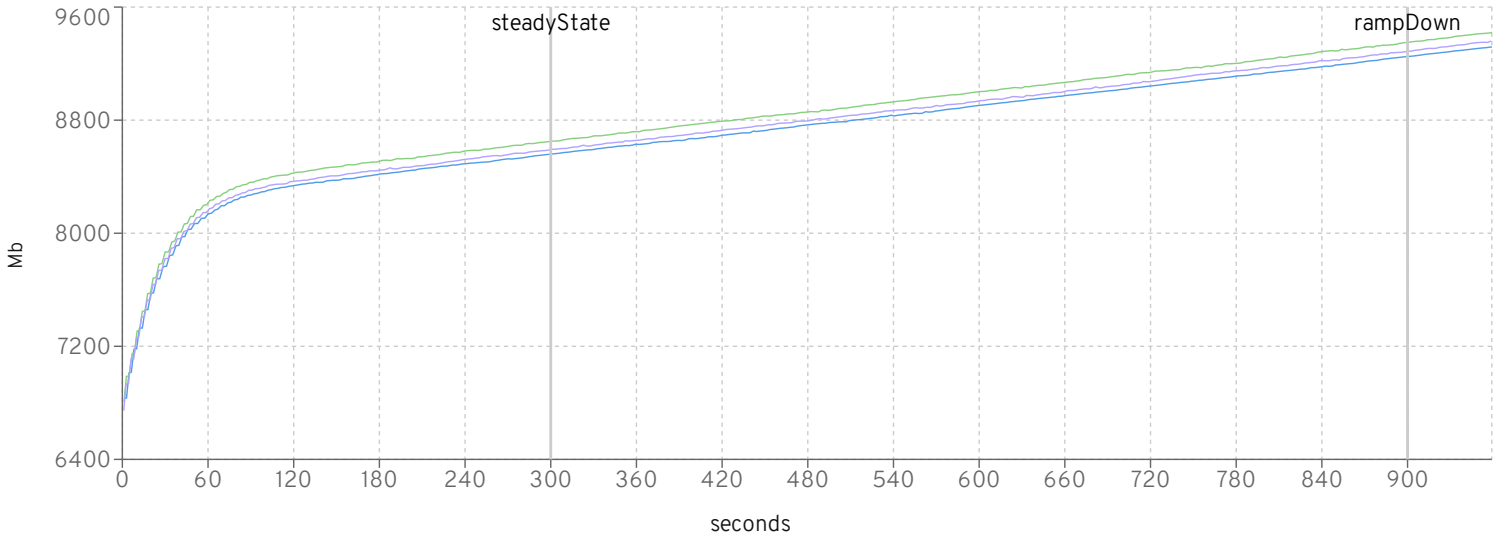

Heap before GC

- jboss-eap-xp-2.0.0-7.3.5-CR1_2010_453_2000
- jboss-eap-xp-2.0.0-7.3.5-CR1_2010_432_2000
- jboss-eap-xp-2.0.0-7.3.5-CR1_2010_429_2000