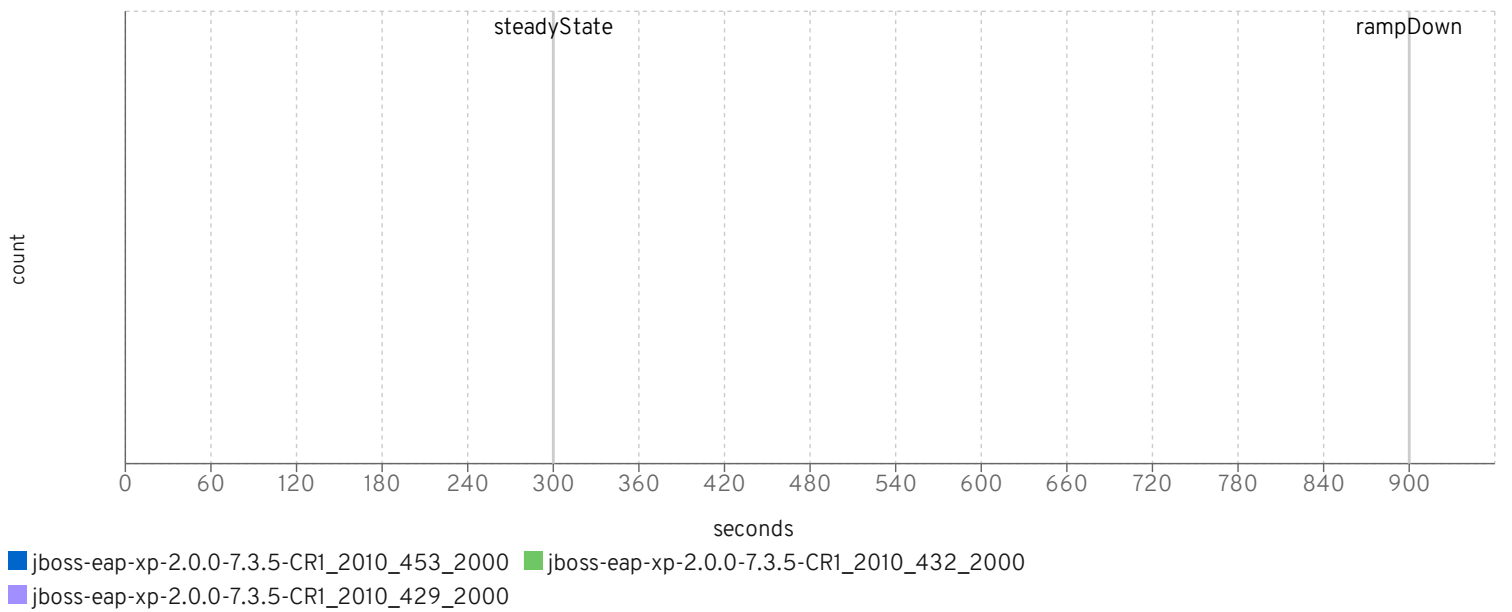

setting	453	432	429
scale	2000	2000	2000
rampUp	300	300	300
steadyState	600	600	600
rampDown	60	60	60
max heap	12g	12g	12g
large pages	✓	✓	✓
jfr	×	×	×

io workers

default threads

default queue

httpWorker threads