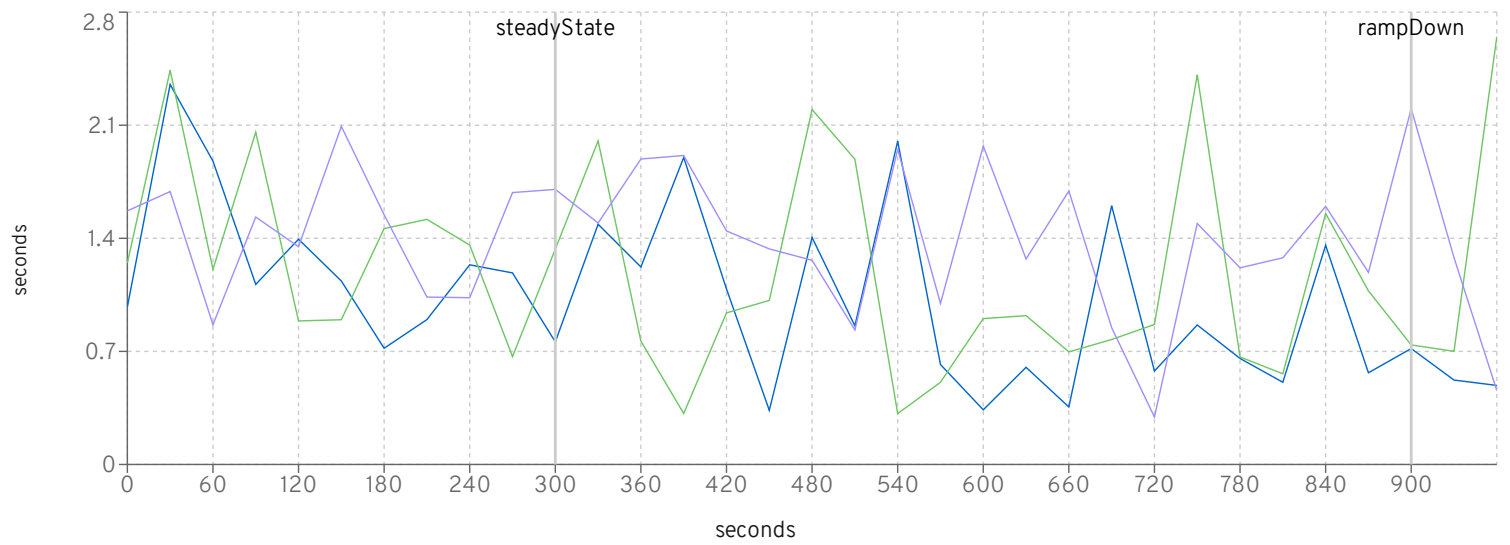

CreateVehicleWS