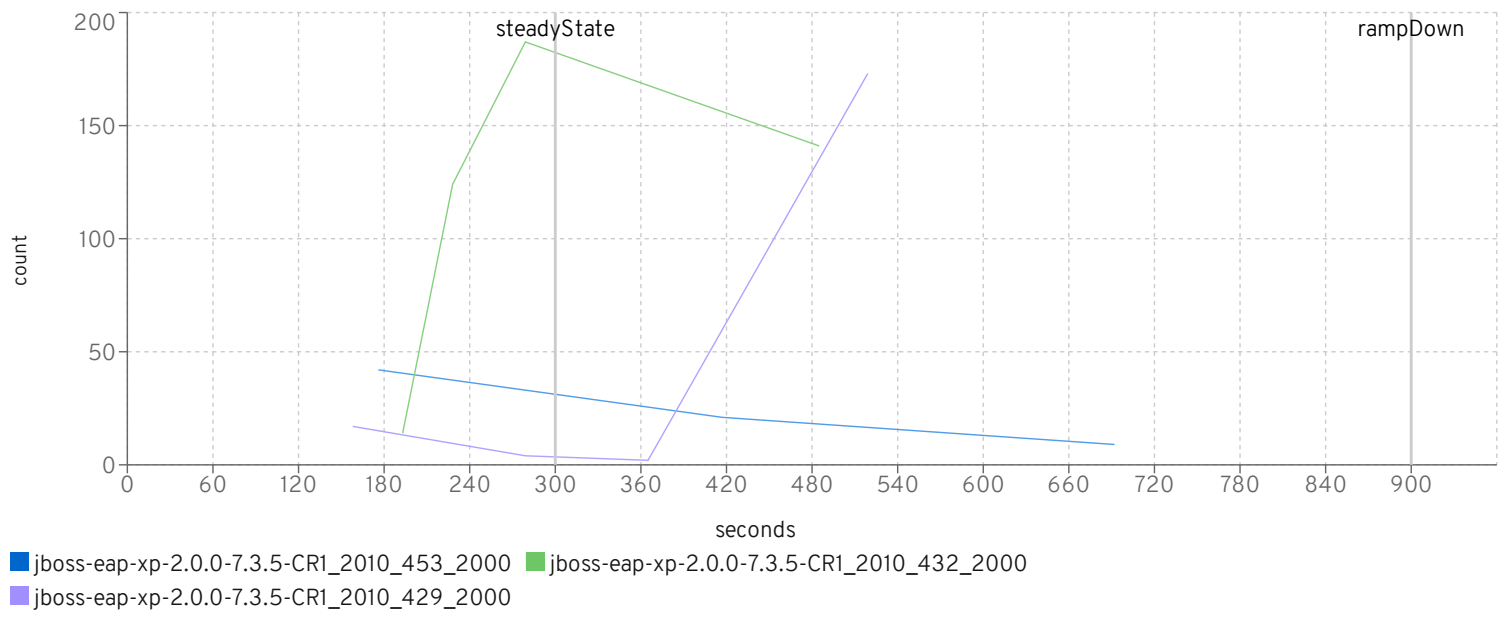

setting	453	432	429
scale	2000	2000	2000
rampUp	300	300	300
steadyState	600	600	600
rampDown	60	60	60
max heap	12g	12g	12g
large pages	✓	✓	✓
jfr	×	×	×

io workers

default threads

default queue

httpWorker threads

httpWorker queue

wsWorker threads

wsWorker queue

ejbWorker threads

ejbWorker queue

supplierWorker threads

- jboss-eap-xp-2.0.0-7.3.5-CR1_2010_453_2000
- jboss-eap-xp-2.0.0-7.3.5-CR1_2010_432_2000
- jboss-eap-xp-2.0.0-7.3.5-CR1_2010_429_2000