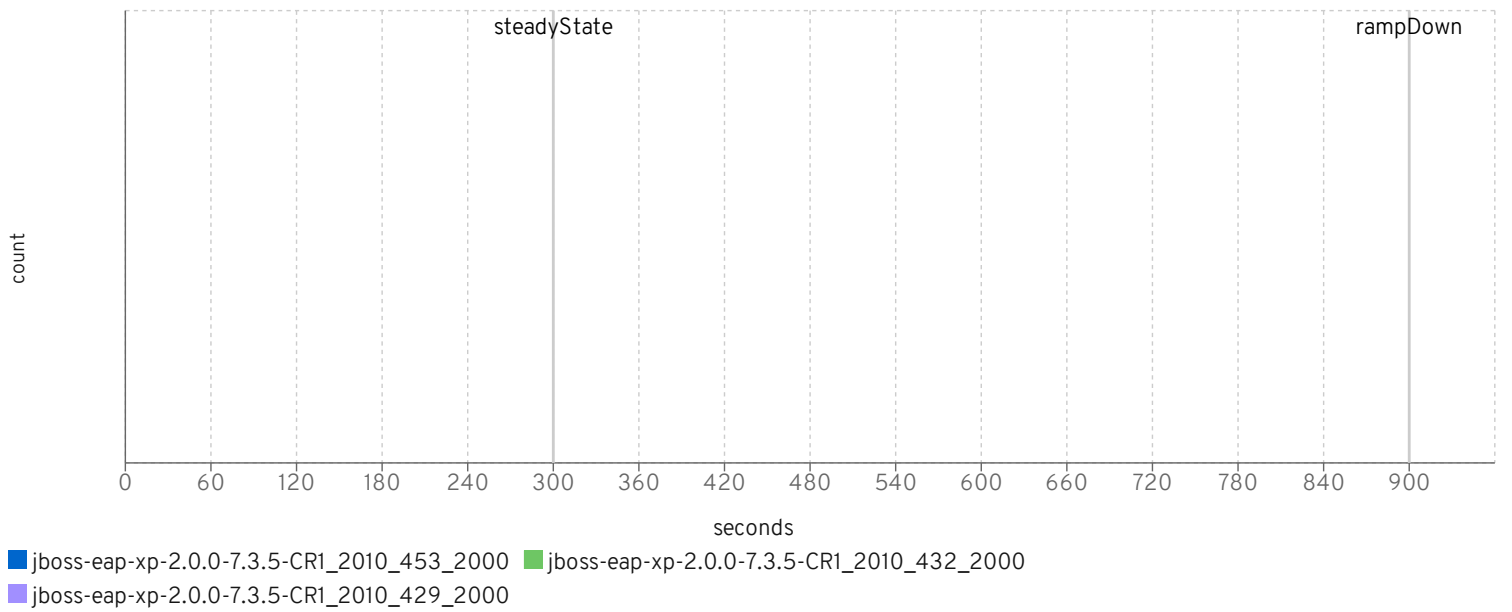

httpWorker queue