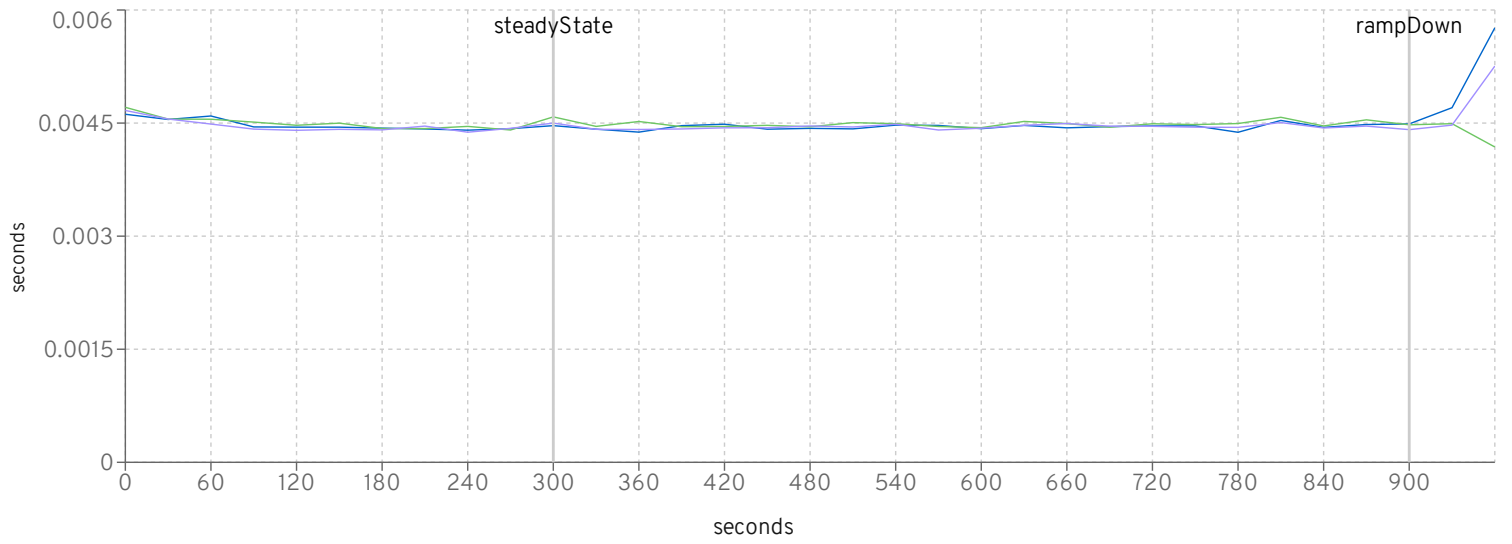

DealerDriver Response Times (seconds)

Purchase

■ jboss-eap-xp-2.0.0-7.3.5-CR1_2010_453_2000 ■ jboss-eap-xp-2.0.0-7.3.5-CR1_2010_432_2000
■ jboss-eap-xp-2.0.0-7.3.5-CR1_2010_429_2000