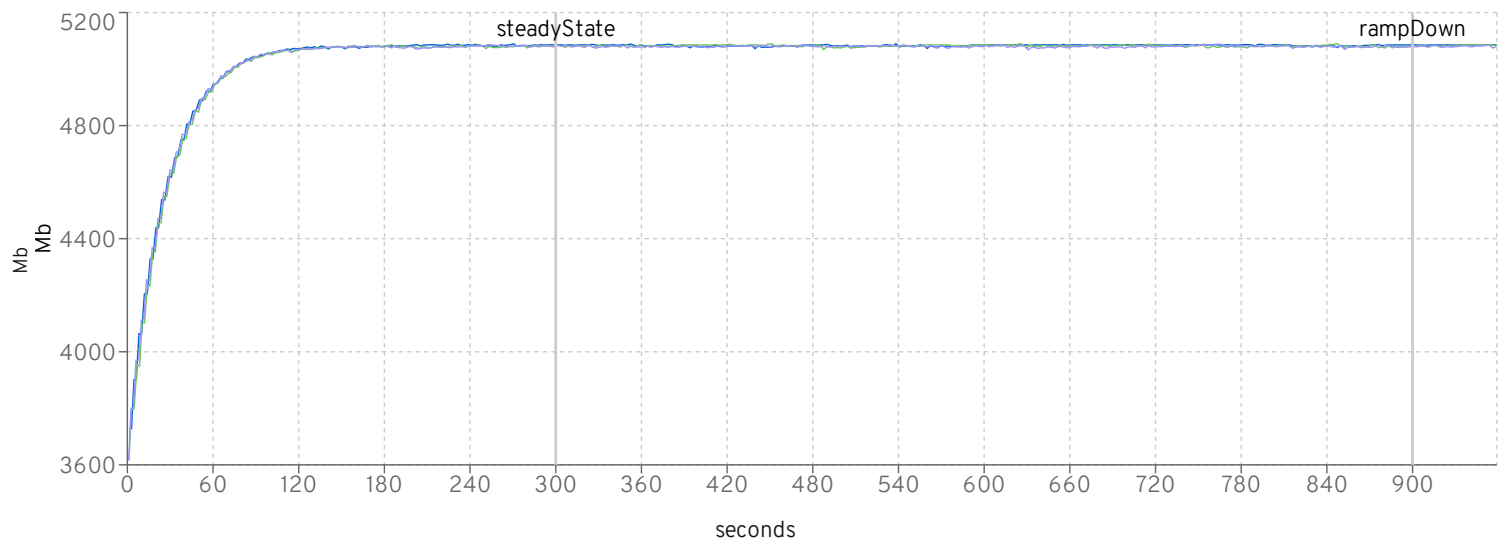

Heap freed in GC