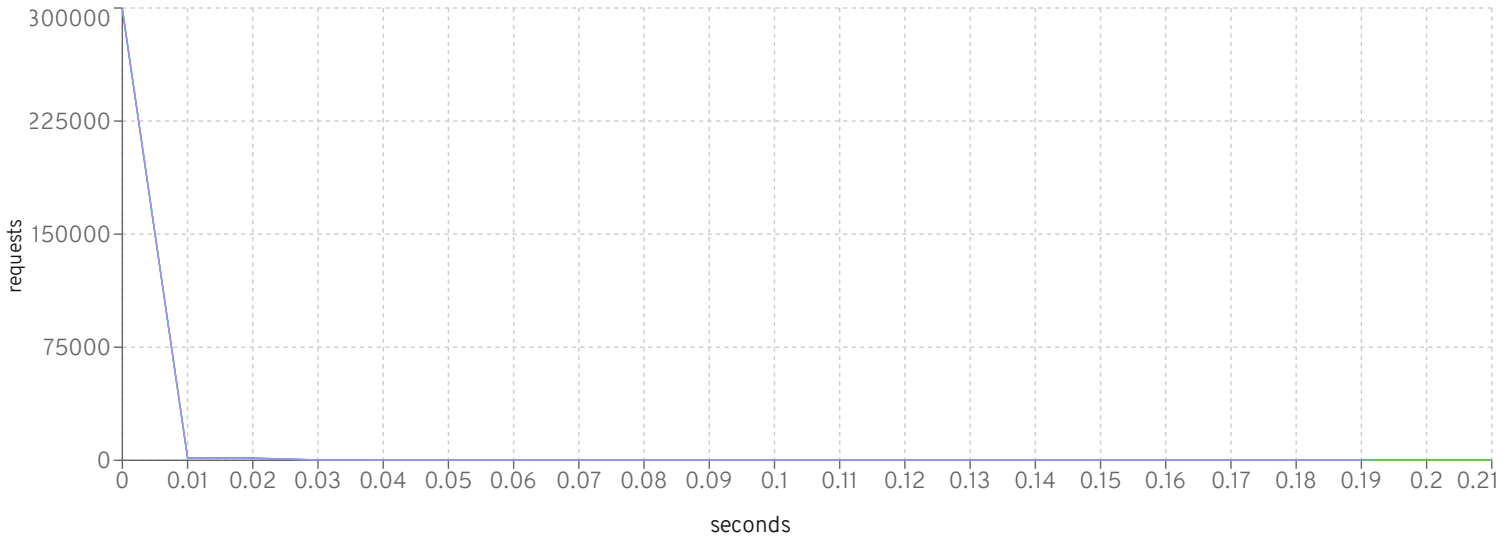

DealerDriver Response Times Distribution

Purchase

- jboss-eap-xp-2.0.0-7.3.5-CR1_2010_453_2000
- jboss-eap-xp-2.0.0-7.3.5-CR1_2010_432_2000
- jboss-eap-xp-2.0.0-7.3.5-CR1_2010_429_2000