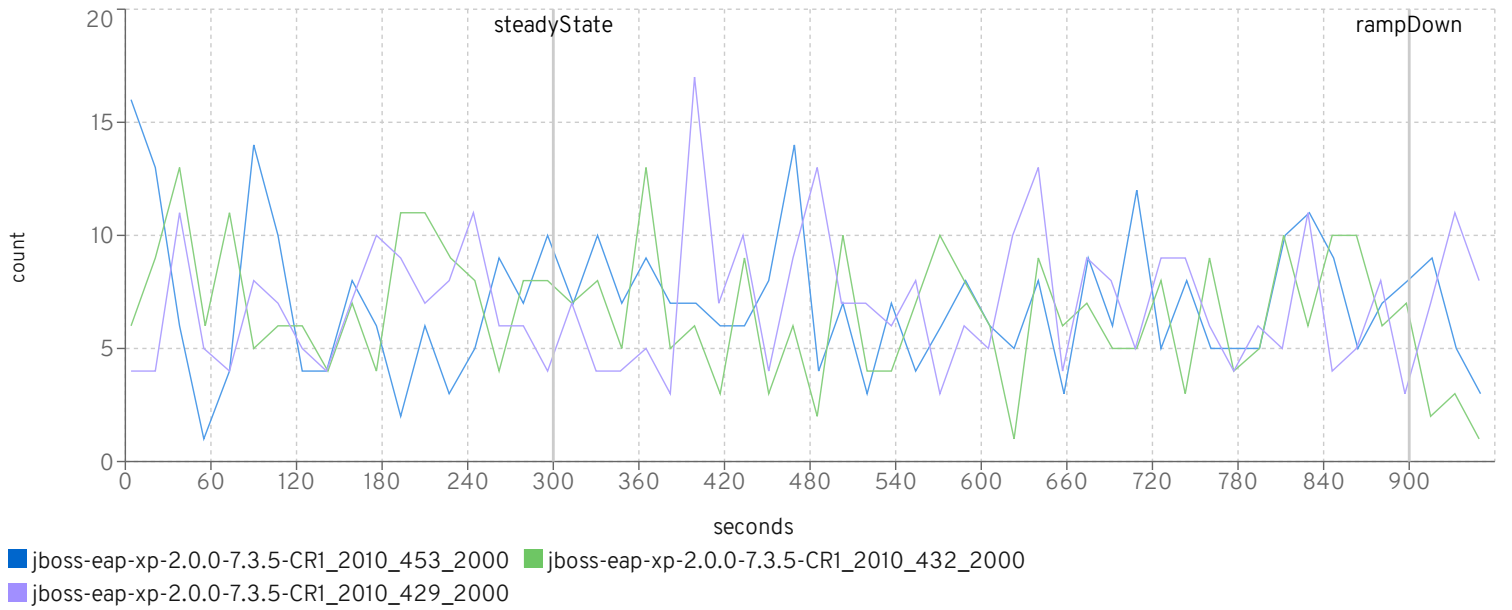

Manage

- JBoss EAP 2.0.0-7.3.5-CR1_2010_453_2000
- JBoss EAP 2.0.0-7.3.5-CR1_2010_432_2000
- JBoss EAP 2.0.0-7.3.5-CR1_2010_429_2000

Browse

- JBoss EAP 2.0.0-7.3.5-CR1_2010_453_2000
- JBoss EAP 2.0.0-7.3.5-CR1_2010_432_2000
- JBoss EAP 2.0.0-7.3.5-CR1_2010_429_2000

setting	453	432	429
scale	2000	2000	2000
rampUp	300	300	300
steadyState	600	600	600
rampDown	60	60	60
max heap	12g	12g	12g
large pages	✓	✓	✓
jfr	×	×	×

io workers

default threads

default queue

httpWorker threads