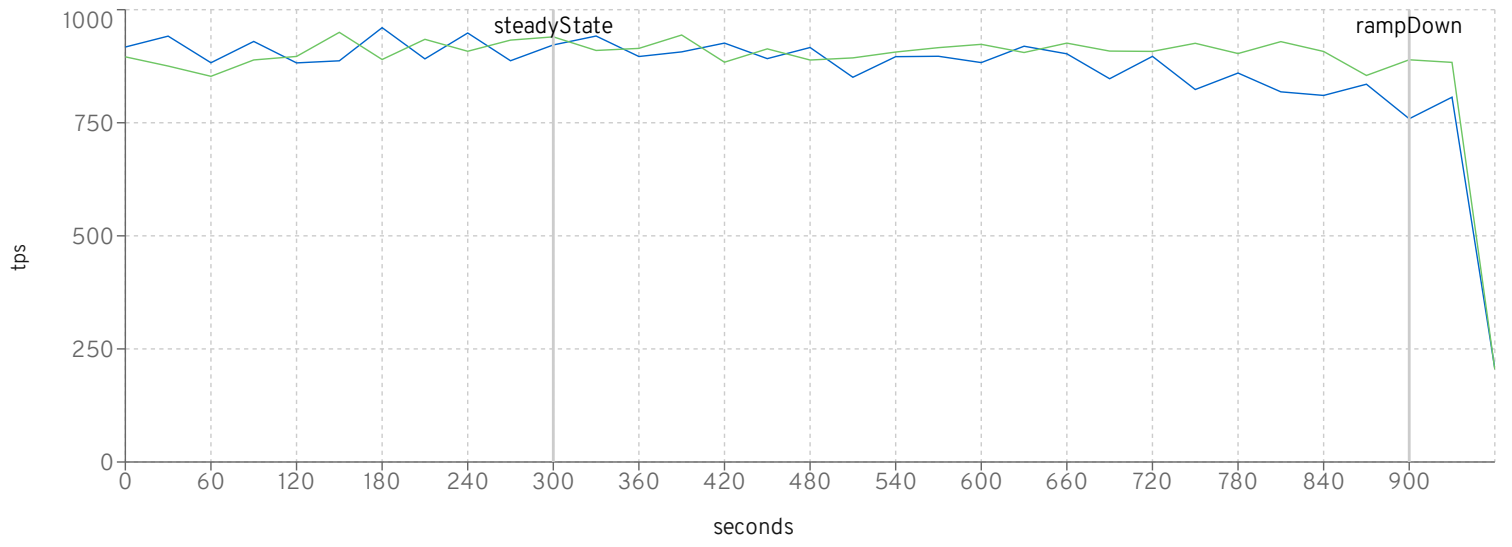

CreateVehicleWS

■ jboss-eap-7.3.6.GA-CR1_2010 ■ jboss-eap-7.4.0.Beta-CR1_2010