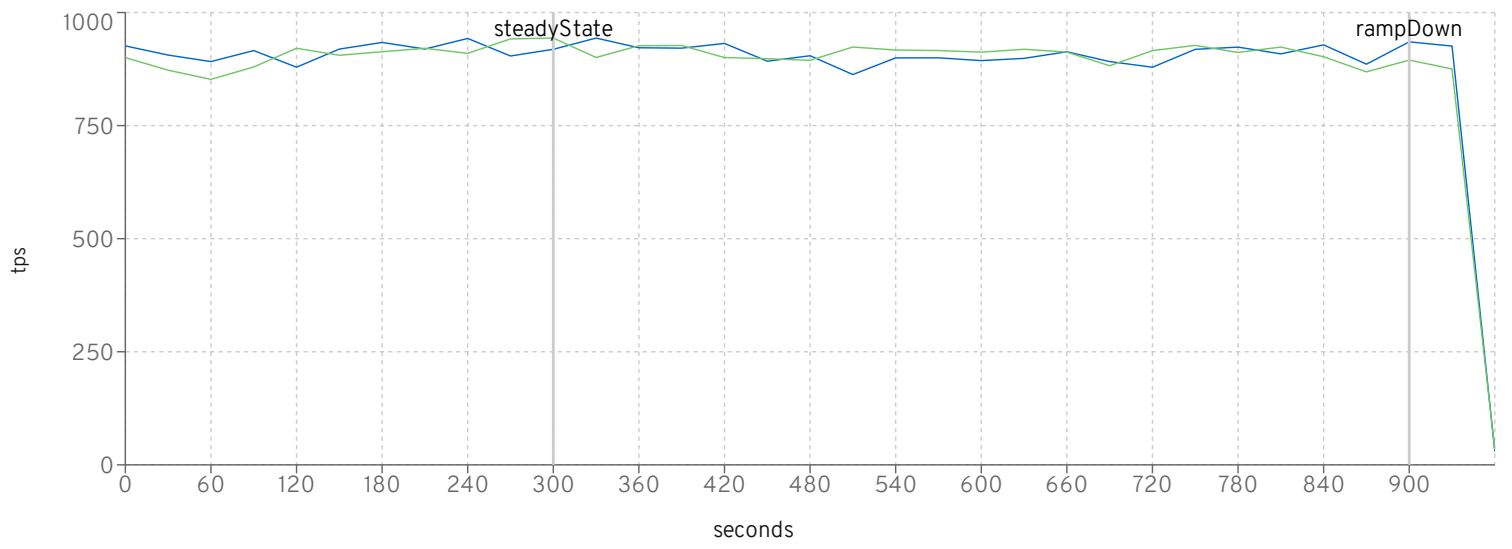

■ jboss-eap-7.3.6.GA-CR1_2010 ■ jboss-eap-7.4.0.Beta-CR1_2010

CreateVehicleWS

■ jboss-eap-7.3.6.GA-CR1_2010 ■ jboss-eap-7.4.0.Beta-CR1_2010

MfgDriver Throughput

CreateVehicleEJB

■ jboss-eap-7.3.6.GA-CR1_2010 ■ jboss-eap-7.4.0.Beta-CR1_2010