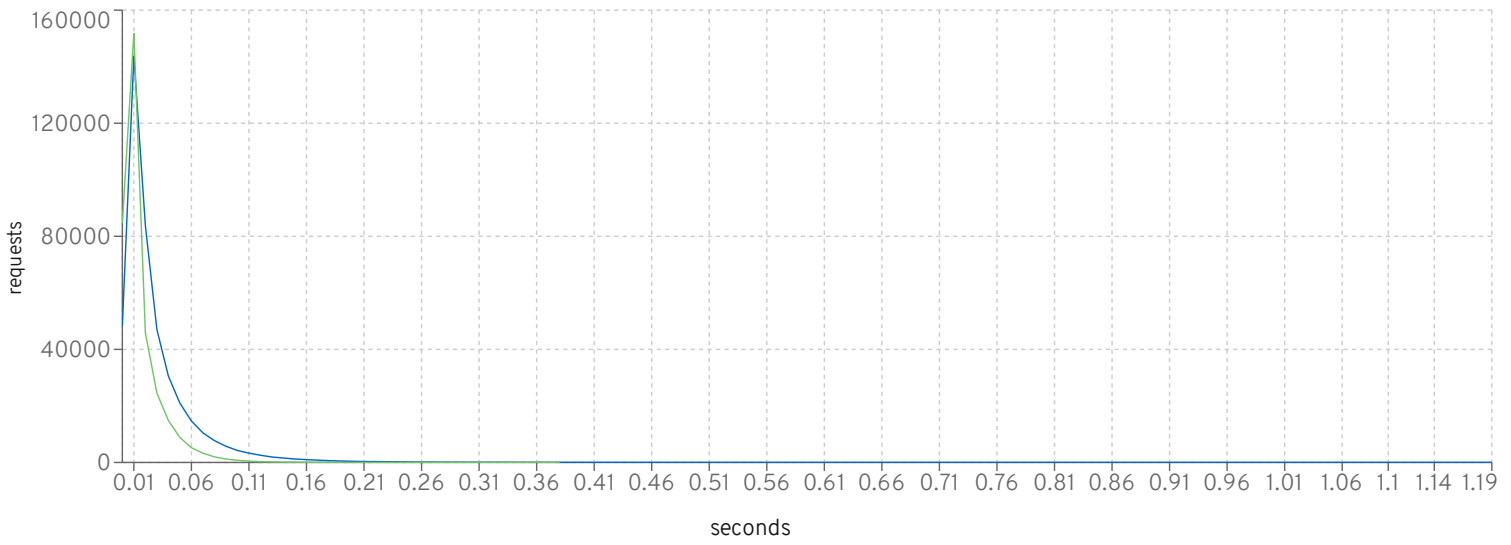

DealerDriver Response Times Distribution

Purchase

Manage

Browse