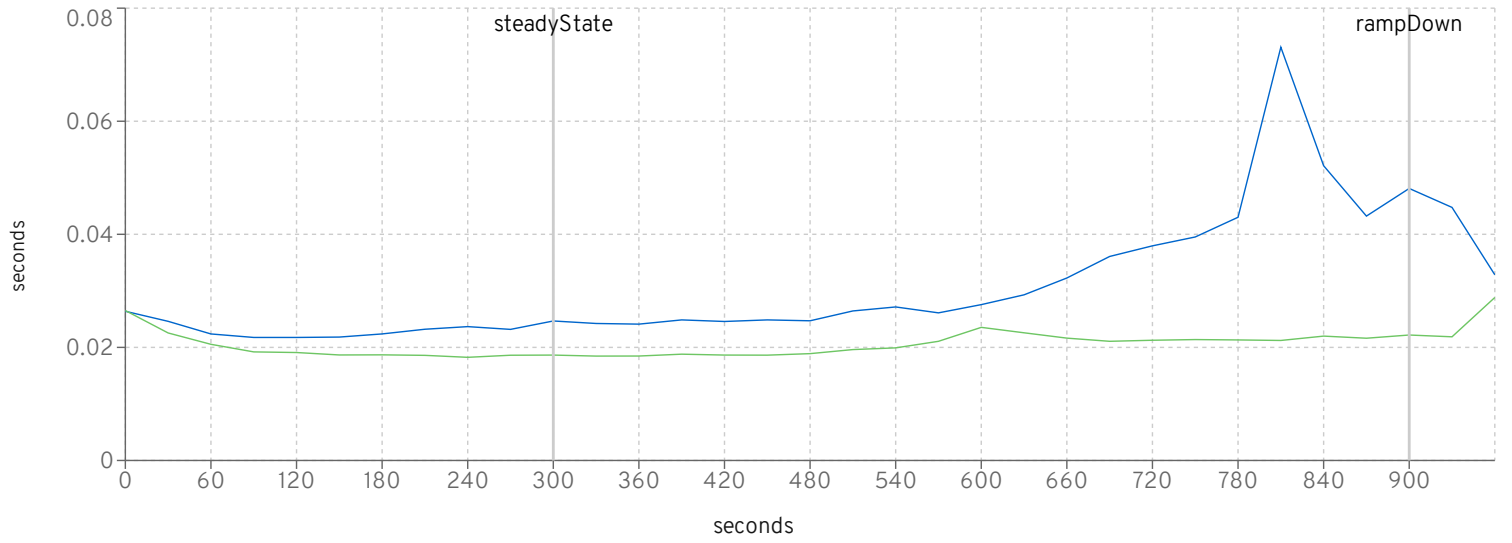

CreateVehicleWS

■ jboss-eap-7.3.6.GA-CR1_2010 ■ jboss-eap-7.4.0.Beta-CR1_2010

DealerDriver Response Times (seconds)

Purchase

Manage

Browse

DealerDriver Response Times Distribution

Purchase