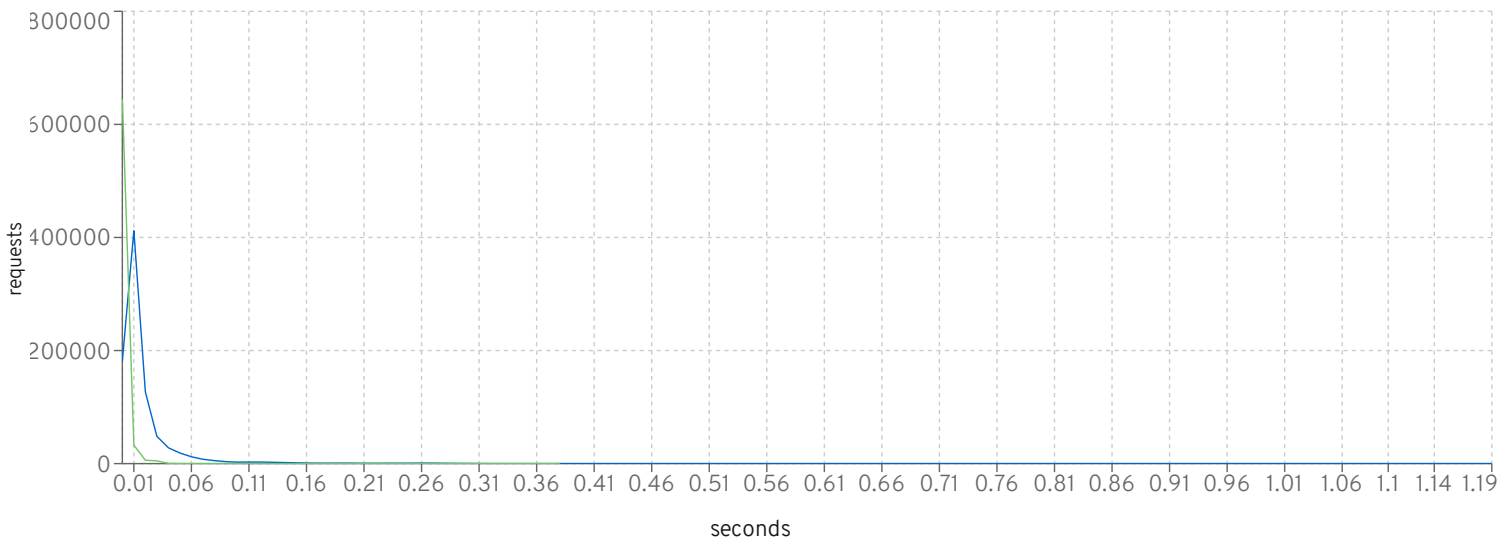

DealerDriver Response Times Distribution

Purchase

Manage

Browse