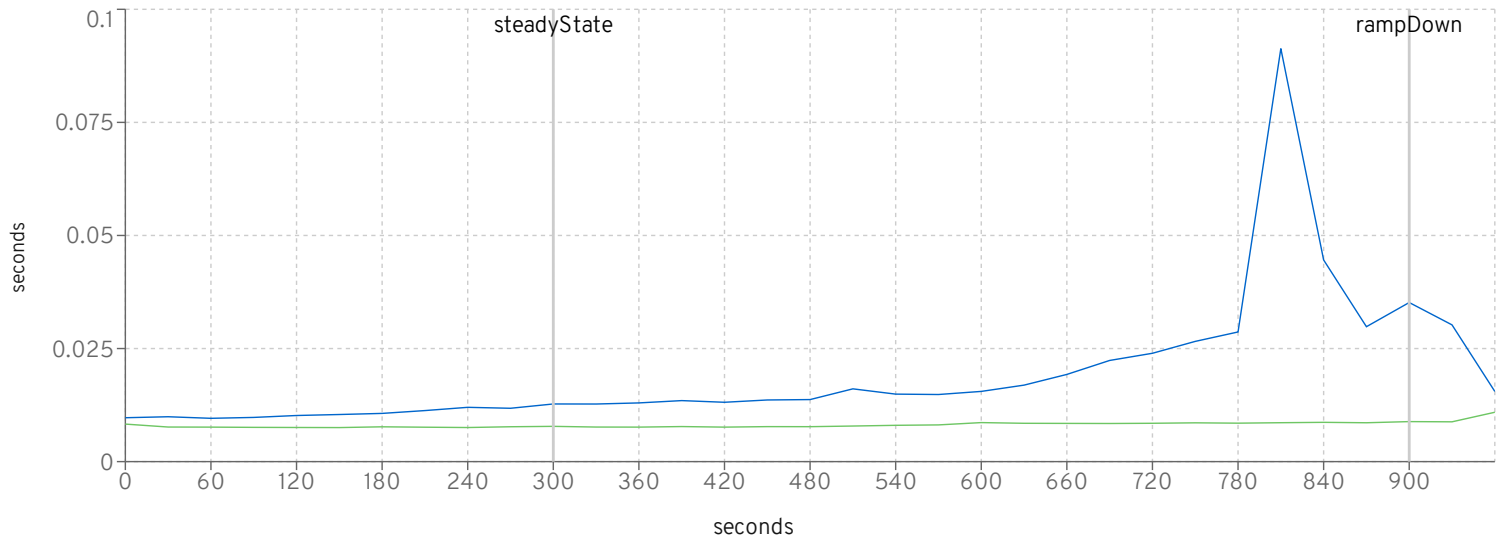

CreateVehicleWS

■ jboss-eap-7.3.6.GA-CR1_2010 ■ jboss-eap-7.4.0.Beta-CR1_2010

DealerDriver Response Times (seconds)

Purchase

Manage

Browse

DealerDriver Response Times Distribution

Purchase