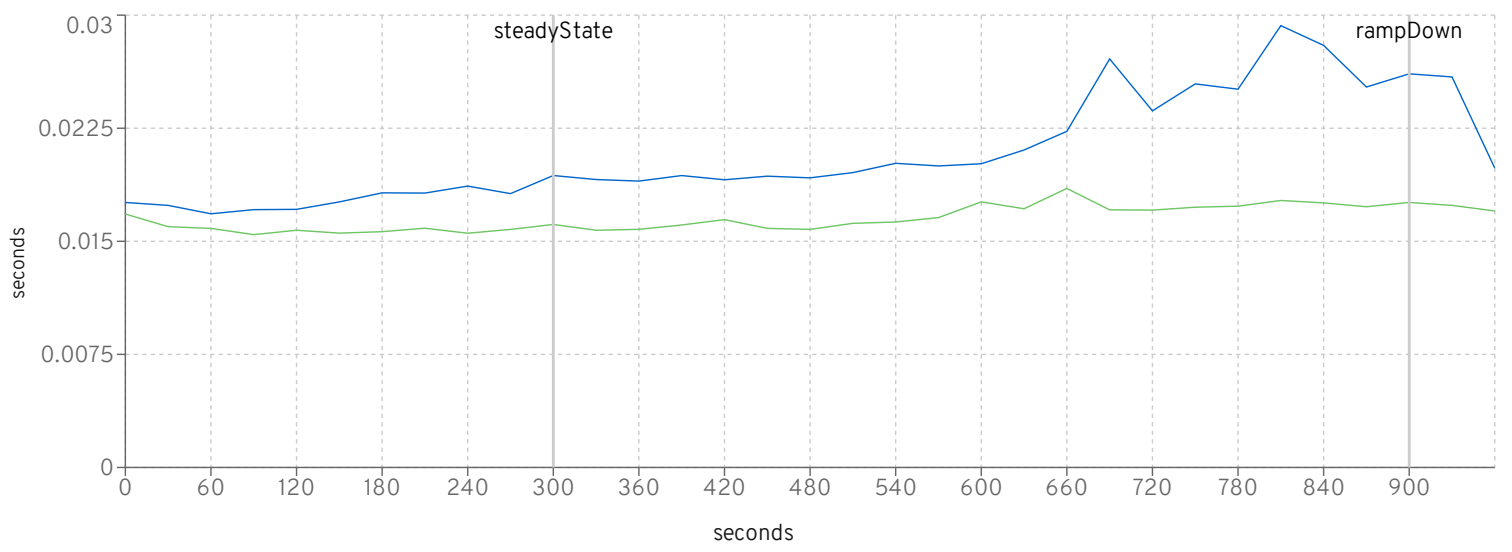

MfgDriver Response Times (seconds)

CreateVehicleEJB

■ jboss-eap-7.3.6.GA-CR1_2010 ■ jboss-eap-7.4.0.Beta-CR1_2010