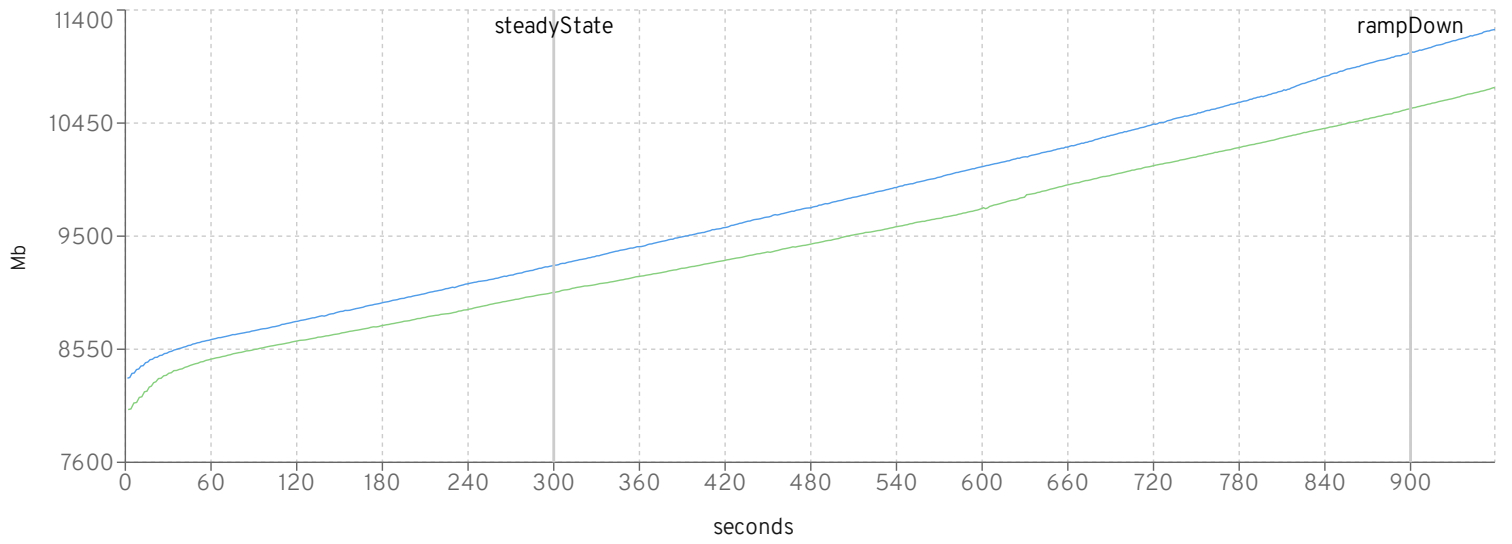

gc

Heap before GC