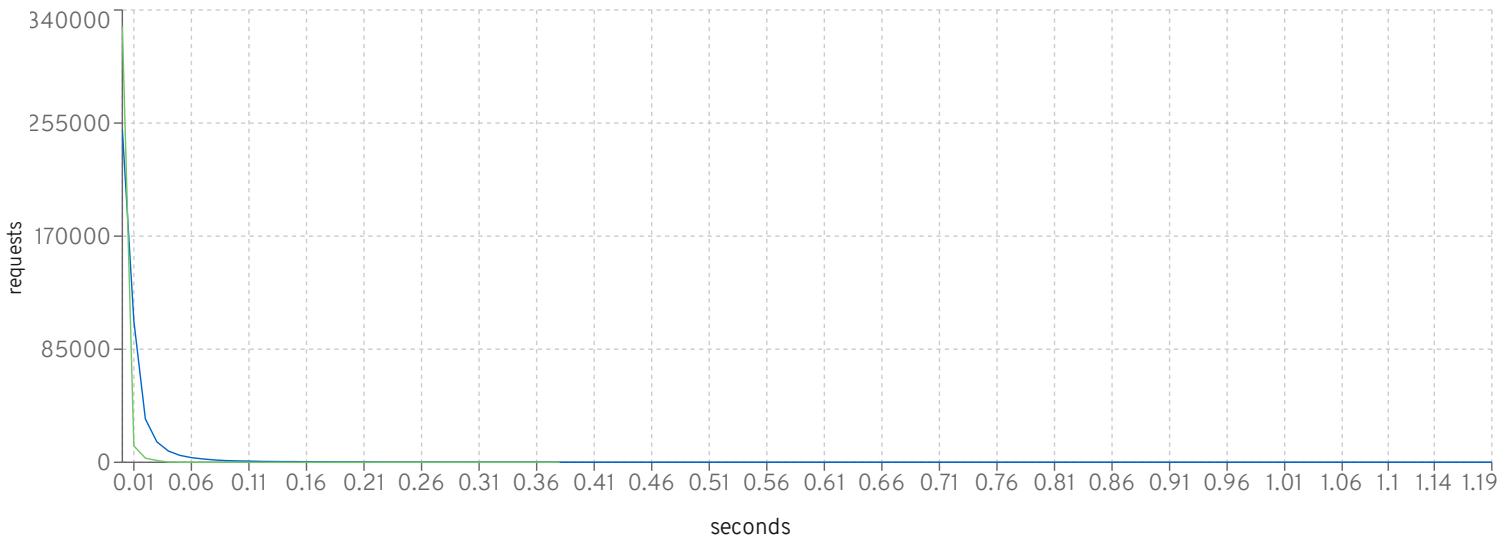

CreateVehicleWS

■ jboss-eap-7.3.6.GA-CR1_2010 ■ jboss-eap-7.4.0.Beta-CR1_2010

DealerDriver Response Times (seconds)

Purchase

Manage

Browse

DealerDriver Response Times Distribution

Purchase