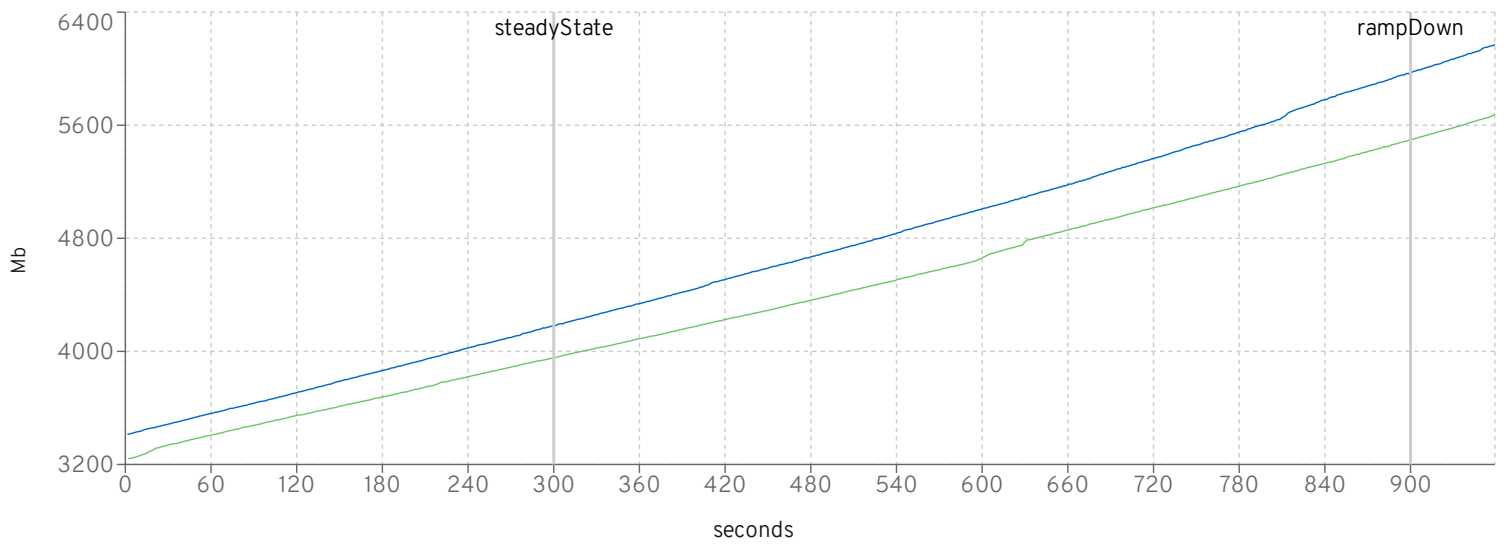

Heap after GC