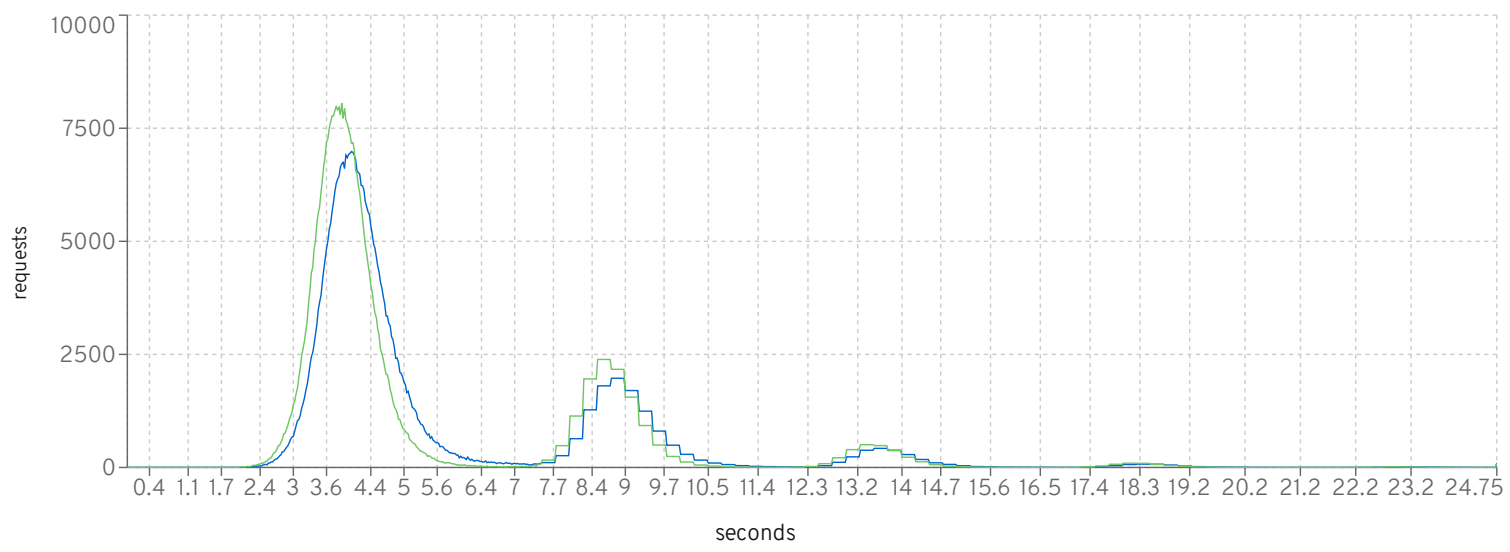

CreateVehicleWS

■ jboss-eap-7.3.6.GA-CR1_2010 ■ jboss-eap-7.4.0.Beta-CR1_2010

MfgDriver Throughput