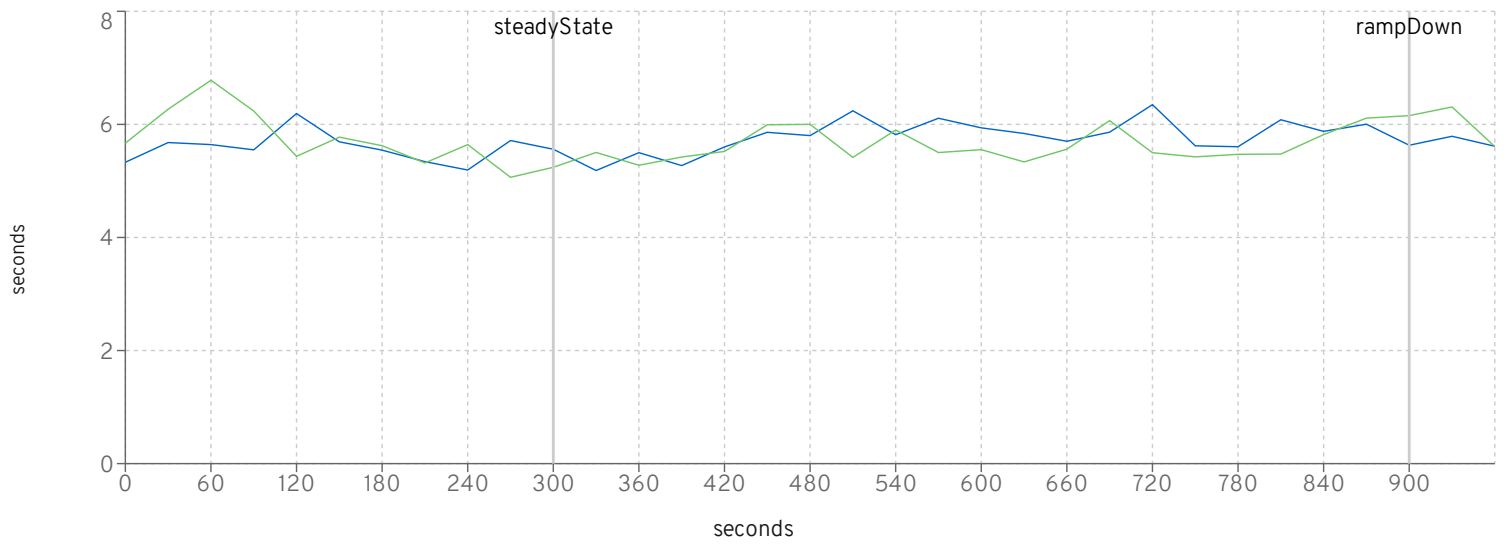

CreateVehicleWS

■ jboss-eap-7.3.6.GA-CR1_2010 ■ jboss-eap-7.4.0.Beta-CR1_2010