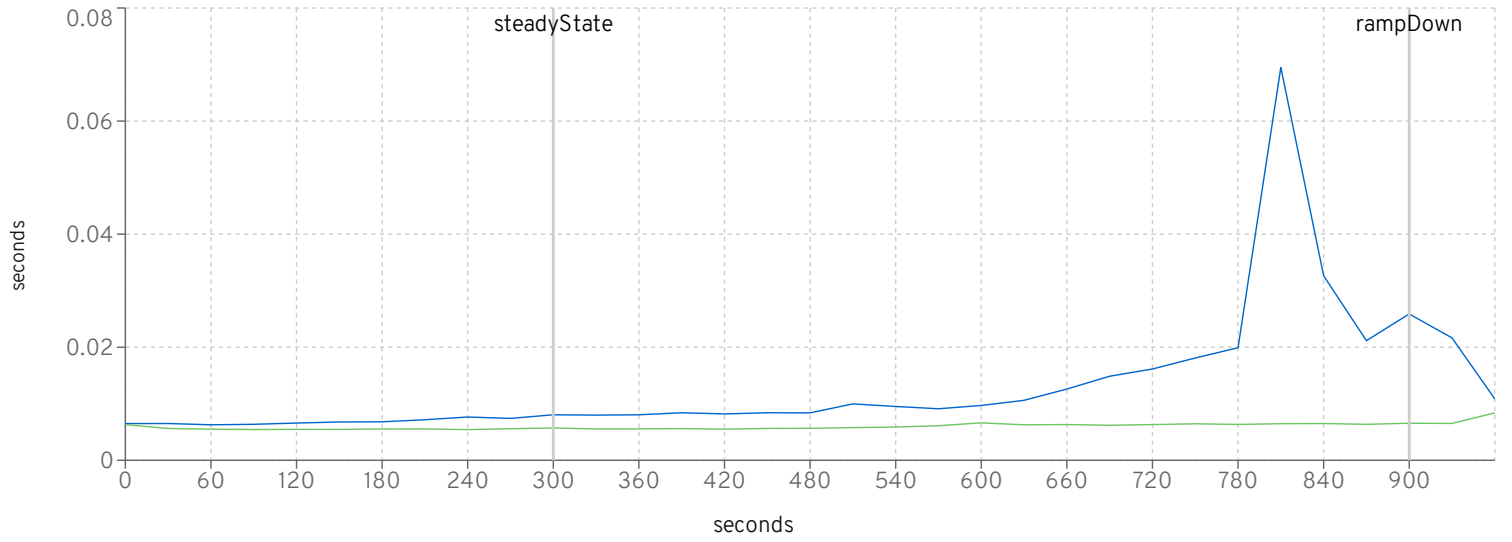

DealerDriver Response Times (seconds)

Purchase