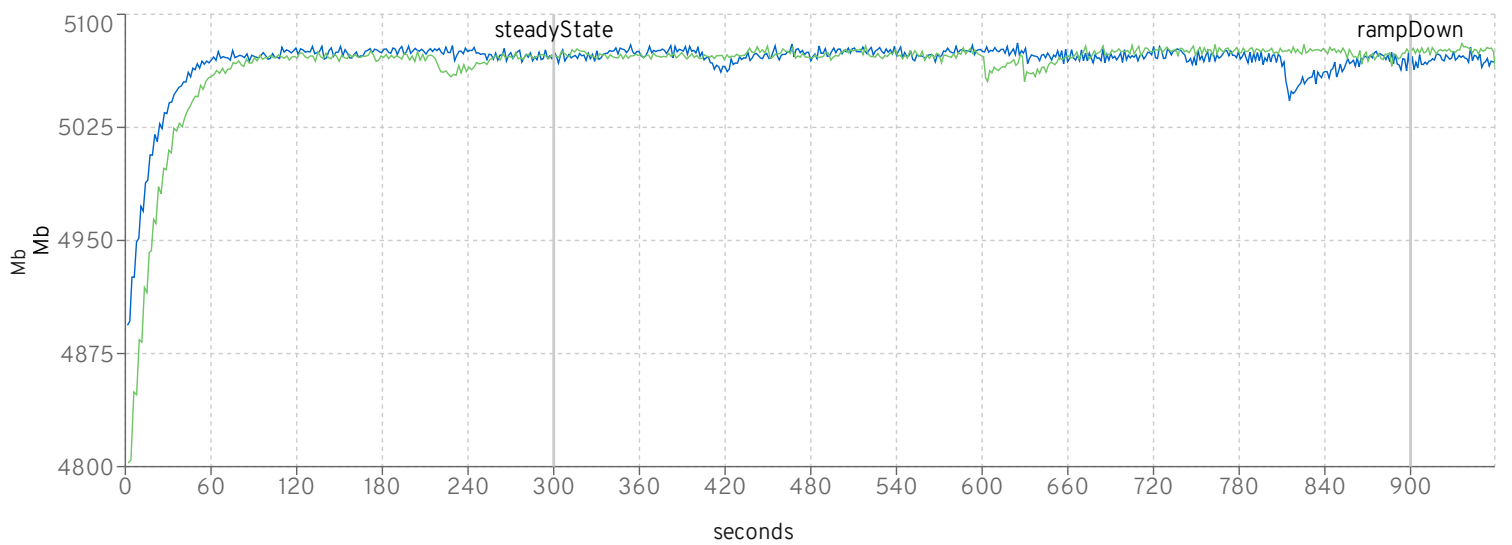

cycle times

	Purchase				Manage				Browse			
	target	avg	min	max	target	avg	min	max	target	avg	min	max
jboss-eap-7.3.6.GA-CR1_2010	9.765	9.936	0.003	544.726	9.74	9.821	0.006	544.714	9.737	9.824	0.007	497.102
jboss-eap-7.4.0.Beta-CR1_2010	9.767	9.956	0.003	592.14	9.766	9.859	0.005	529.052	9.75	9.892	0.006	573.642

gc

Heap before GC

Heap after GC

Heap freed in GC

■ jboss-eap-7.3.6.GA-CR1_2010 ■ jboss-eap-7.4.0.Beta-CR1_2010

GC duration

■ jboss-eap-7.3.6.GA-CR1_2010 ■ jboss-eap-7.4.0.Beta-CR1_2010

MfgDriver Response Times (seconds)