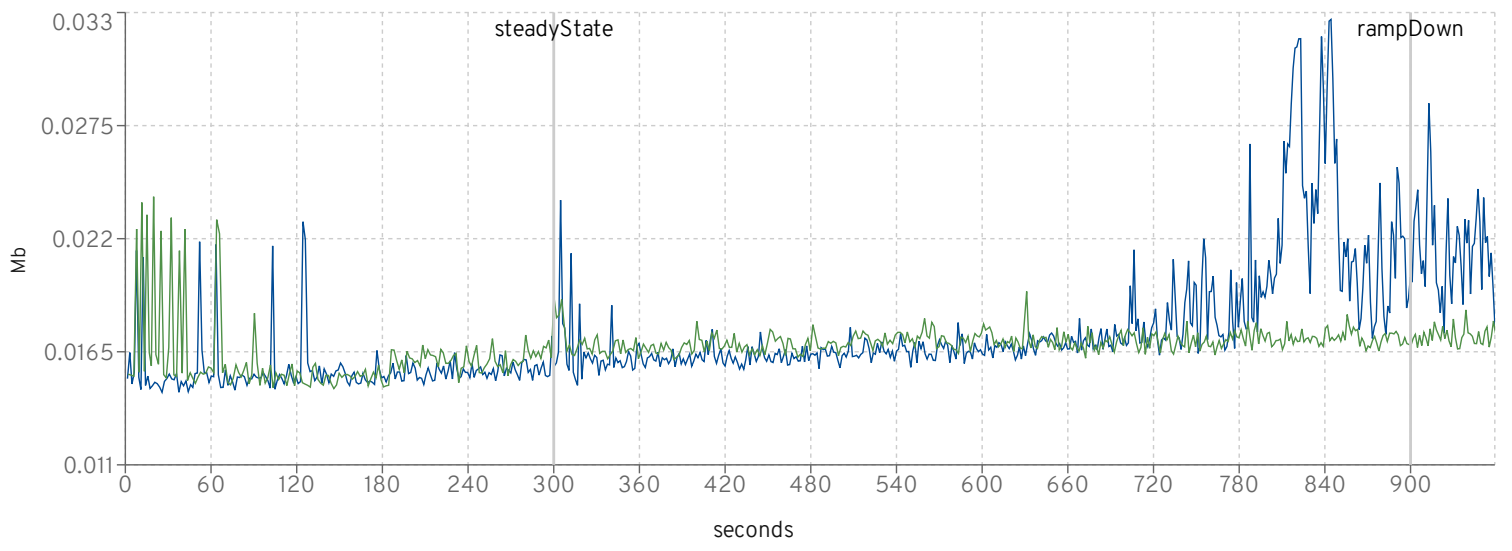

cycle times

	Purchase				Manage				Browse			
	target	avg	min	max	target	avg	min	max	target	avg	min	max
jboss-eap-7.3.6.GA-CR1_2010	9.765	9.936	0.003	544.726	9.74	9.821	0.006	544.714	9.737	9.824	0.007	497.102
jboss-eap-7.4.0.Beta-CR1_2010	9.767	9.956	0.003	592.14	9.766	9.859	0.005	529.052	9.75	9.892	0.006	573.642

gc

Heap before GC

Heap after GC

Heap freed in GC

■ jboss-eap-7.3.6.GA-CR1_2010 ■ jboss-eap-7.4.0.Beta-CR1_2010

GC duration

■ jboss-eap-7.3.6.GA-CR1_2010 ■ jboss-eap-7.4.0.Beta-CR1_2010

MfgDriver Response Times (seconds)