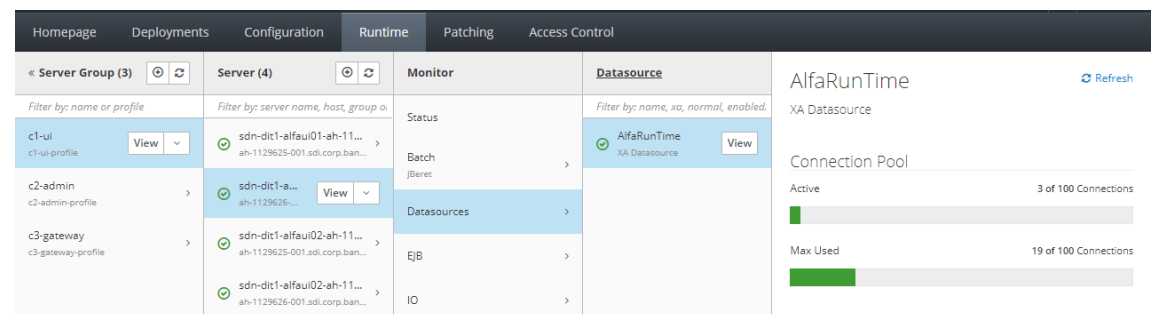

Here you can see that this Domain is running on JBoss 7.3.2

On the first Server in any Server Group that you pick you will get the dropdown arrow to test the Data Source.

After that every other Server Group and associated Servers do not get the dropdown arrow until you either do View then click back or press Ctrl + F5

Homepage	Deployments	Configuration	Runtime	Patching	Access Control
« Server Group (3) ⊕ ⊞		Server (4) ⊕ ⊞		Monitor	Datasource
Filter by: name or profile		Filter by: server name, host, group o...		Status	Filter by: name, xa, normal, enabled
c1-ui c1-ui-profile View		sdn-dit1-alfau01-ah-11... ah-1129625-001.sdi.corp.ban...		Batch jBeret	AlfaRunTime XA Datasource View
c2-admin c2-admin-profile		sdn-dit1-alfau01-ah-11... ah-1129626-001.sdi.corp.ban...		Datasources	
c3-gateway c3-gateway-profile		sdn-dit1-a... ah-1129625-... View		EJB	
		sdn-dit1-alfau02-ah-11... ah-1129626-001.sdi.corp.ban...		IO	

AlfaRunTime Refresh

XA Datasource

Connection Pool

Active 3 of 100 Connections

Max Used 19 of 100 Connections

Homepage	Deployments	Configuration	Runtime	Patching	Access Control
« Server Group (3) ⊕ ⊞		Server (4) ⊕ ⊞		Monitor	Datasource
Filter by: name or profile		Filter by: server name, host, group o...		Status	Filter by: name, xa, normal, enabled
c1-ui c1-ui-profile View		sdn-dit1-alfau01-ah-11... ah-1129625-001.sdi.corp.ban...		Batch jBeret	AlfaRunTime XA Datasource View
c2-admin c2-admin-profile		sdn-dit1-alfau01-ah-11... ah-1129626-001.sdi.corp.ban...		Datasources	
c3-gateway c3-gateway-profile		sdn-dit1-alfau02-ah-11... ah-1129625-001.sdi.corp.ban...		EJB	
		sdn-dit1-a... ah-1129626-... View		IO	