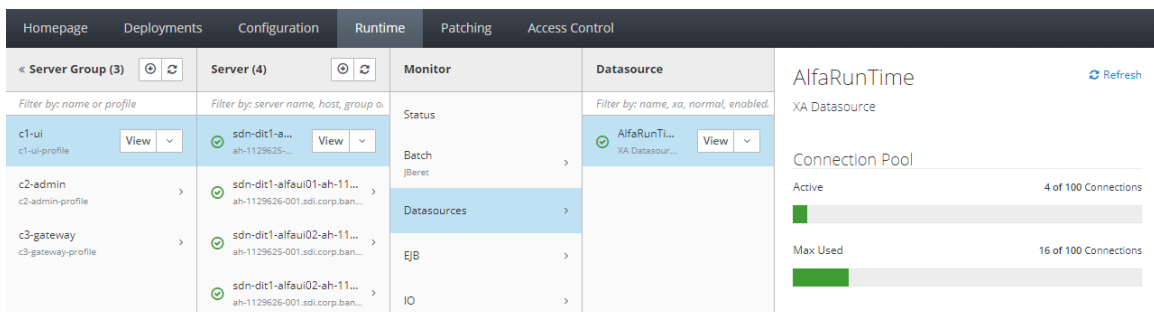

Here you can see that this Domain is running on JBoss 7.3.2

On the first Server in any Server Group that you pick you will get the dropdown arrow to test the Data Source.

After that every other Server Group and associated Servers do not get the dropdown arrow until you either do View then click back or press Ctrl + F5

Homepage	Deployments	Configuration	Runtime	Patching	Access Control
« Server Group (3) ⊕ ⊞		Server (4) ⊕ ⊞		Monitor	Datasource
Filter by: name or profile		Filter by: server name, host, group o...		Status	Filter by: name, xa, normal, enabled
c1-ui c1-ui-profile View		sdn-dit1-alfau01-ah-11... ah-1129625-001.sdi.corp.ban...		Batch jBeret	AlfaRunTime XA Datasource View
c2-admin c2-admin-profile		sdn-dit1-alfau01-ah-11... ah-1129626-001.sdi.corp.ban...		Datasources	
c3-gateway c3-gateway-profile		sdn-dit1-a... ah-1129625-... View		EJB	
		sdn-dit1-alfau02-ah-11... ah-1129626-001.sdi.corp.ban...		IO	

AlfaRunTime Refresh

XA Datasource

Connection Pool

Active 3 of 100 Connections

Max Used 19 of 100 Connections

Homepage	Deployments	Configuration	Runtime	Patching	Access Control
« Server Group (3) ⊕ ⊞		Server (4) ⊕ ⊞		Monitor	Datasource
Filter by: name or profile		Filter by: server name, host, group o...		Status	Filter by: name, xa, normal, enabled
c1-ui c1-ui-profile View		sdn-dit1-alfau01-ah-11... ah-1129625-001.sdi.corp.ban...		Batch jBeret	AlfaRunTime XA Datasource View
c2-admin c2-admin-profile		sdn-dit1-alfau01-ah-11... ah-1129626-001.sdi.corp.ban...		Datasources	
c3-gateway c3-gateway-profile		sdn-dit1-alfau02-ah-11... ah-1129625-001.sdi.corp.ban...		EJB	
		sdn-dit1-a... ah-1129626-... View		IO	