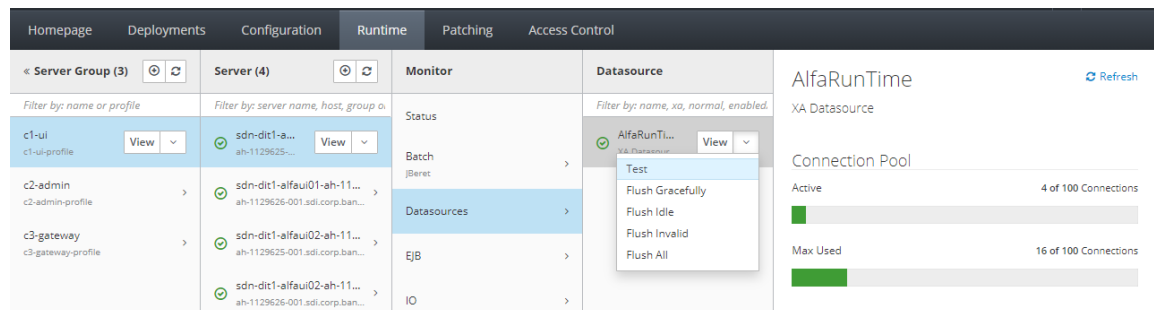

Here you can see that this Domain is running on JBoss 7.3.2

On the first Server in any Server Group that you pick you will get the dropdown arrow to test the Data Source.

After that every other Server Group and associated Servers do not get the dropdown arrow until you either do View then click back or press Ctrl + F5

Homepage	Deployments	Configuration	Runtime	Patching	Access Control
« Server Group (3) ⊕ ⊞		Server (4) ⊕ ⊞		Monitor	Datasource
Filter by: name or profile		Filter by: server name, host, group o...		Status	Filter by: name, xa, normal, enabled
c1-ui c1-ui-profile View		sdn-dit1-alfau01-ah-11... ah-1129625-001.sdi.corp.ban...		Batch jBeret	AlfaRunTime XA Datasource View
c2-admin c2-admin-profile		sdn-dit1-alfau01-ah-11... ah-1129626-001.sdi.corp.ban...		Datasources	
c3-gateway c3-gateway-profile		sdn-dit1-a... ah-1129625-... View		EJB	
		sdn-dit1-alfau02-ah-11... ah-1129626-001.sdi.corp.ban...		IO	

AlfaRunTime Refresh

XA Datasource

Connection Pool

Active 3 of 100 Connections

Max Used 19 of 100 Connections

Homepage	Deployments	Configuration	Runtime	Patching	Access Control
« Server Group (3) ⊕ ⊞		Server (4) ⊕ ⊞		Monitor	Datasource
Filter by: name or profile		Filter by: server name, host, group o...		Status	Filter by: name, xa, normal, enabled
c1-ui c1-ui-profile View		sdn-dit1-alfau01-ah-11... ah-1129625-001.sdi.corp.ban...		Batch jBeret	AlfaRunTime XA Datasource View
c2-admin c2-admin-profile		sdn-dit1-alfau01-ah-11... ah-1129626-001.sdi.corp.ban...		Datasources	
c3-gateway c3-gateway-profile		sdn-dit1-alfau02-ah-11... ah-1129625-001.sdi.corp.ban...		EJB	
		sdn-dit1-a... ah-1129626-... View		IO	