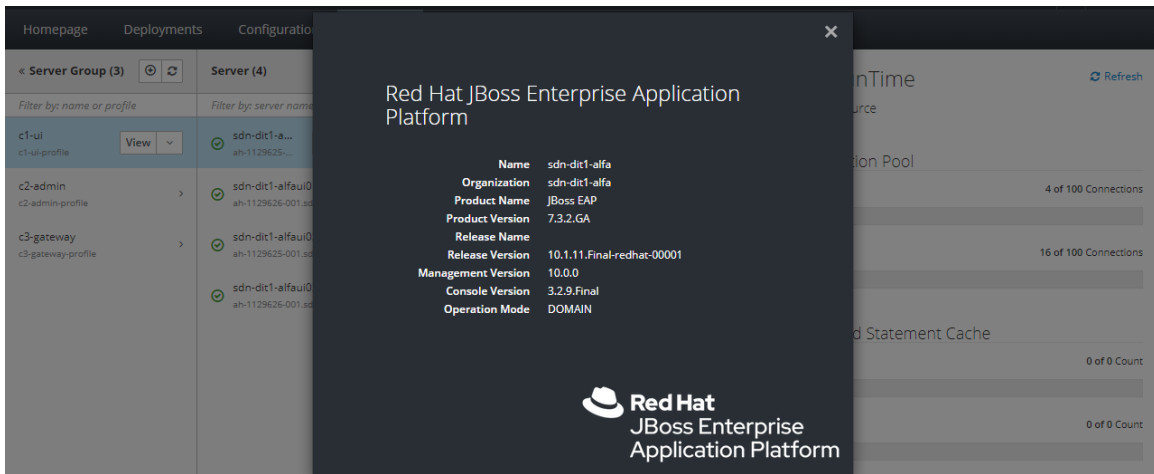

Here you can see that this Domain is running on JBoss 7.3.2

On the first Server in any Server Group that you pick you will get the dropdown arrow to test the Data Source.

After that every other Server Group and associated Servers do not get the dropdown arrow until you either do View then click back or press Ctrl + F5

Homepage	Deployments	Configuration	Runtime	Patching	Access Control
« Server Group (3) ⊕ ⊞		Server (4) ⊕ ⊞		Monitor	Datasource
Filter by: name or profile		Filter by: server name, host, group o...		Status	Filter by: name, xa, normal, enabled
c1-ui c1-ui-profile View		sdn-dit1-alfau01-ah-11... ah-1129625-001.sdi.corp.ban...		Batch jBeret	AlfaRunTime XA Datasource View
c2-admin c2-admin-profile		sdn-dit1-alfau01-ah-11... ah-1129626-001.sdi.corp.ban...		Datasources	
c3-gateway c3-gateway-profile		sdn-dit1-a... ah-1129625-... View		EJB	
		sdn-dit1-alfau02-ah-11... ah-1129626-001.sdi.corp.ban...		IO	

AlfaRunTime Refresh

XA Datasource

Connection Pool

Active 3 of 100 Connections

Max Used 19 of 100 Connections

Homepage	Deployments	Configuration	Runtime	Patching	Access Control
« Server Group (3) ⊕ ⊞		Server (4) ⊕ ⊞		Monitor	Datasource
Filter by: name or profile		Filter by: server name, host, group o...		Status	Filter by: name, xa, normal, enabled
c1-ui c1-ui-profile View		sdn-dit1-alfau01-ah-11... ah-1129625-001.sdi.corp.ban...		Batch jBeret	AlfaRunTime XA Datasource View
c2-admin c2-admin-profile		sdn-dit1-alfau01-ah-11... ah-1129626-001.sdi.corp.ban...		Datasources	
c3-gateway c3-gateway-profile		sdn-dit1-alfau02-ah-11... ah-1129625-001.sdi.corp.ban...		EJB	
		sdn-dit1-a... ah-1129626-... View		IO	