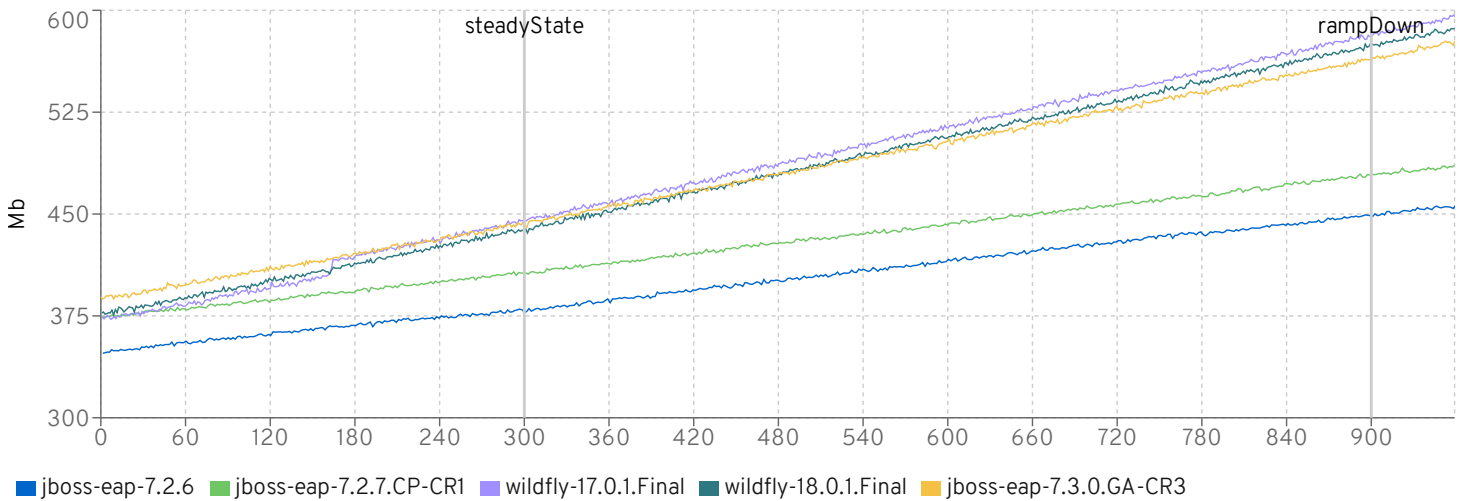

Heap freed in GC

Heap after GC