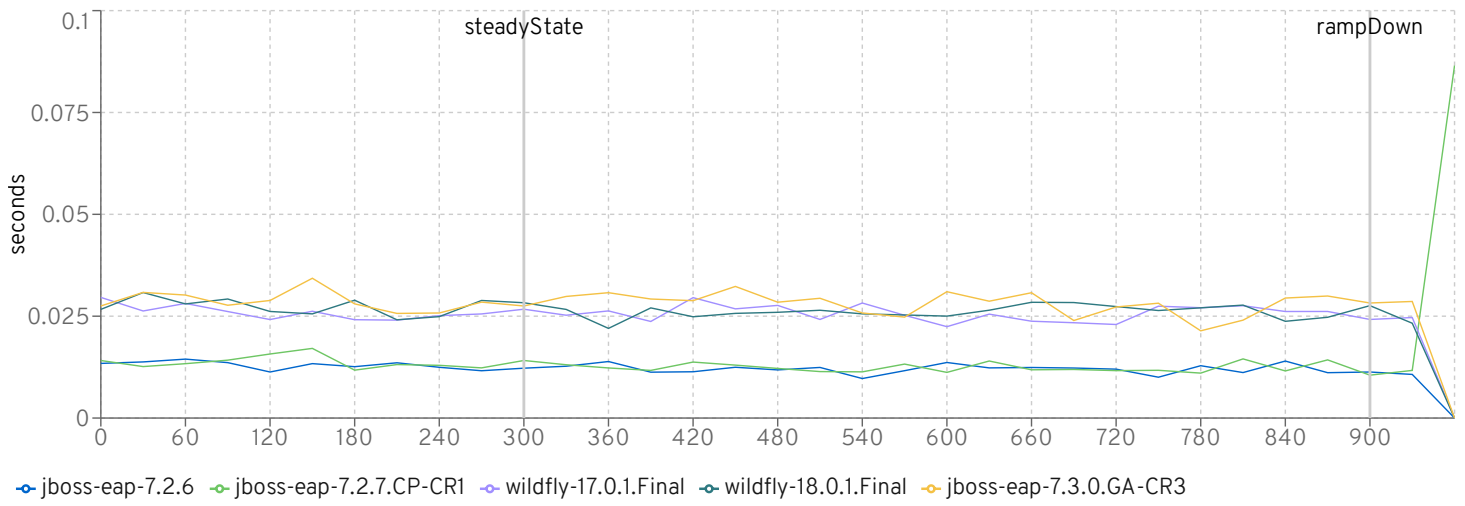

REST - View Insurance