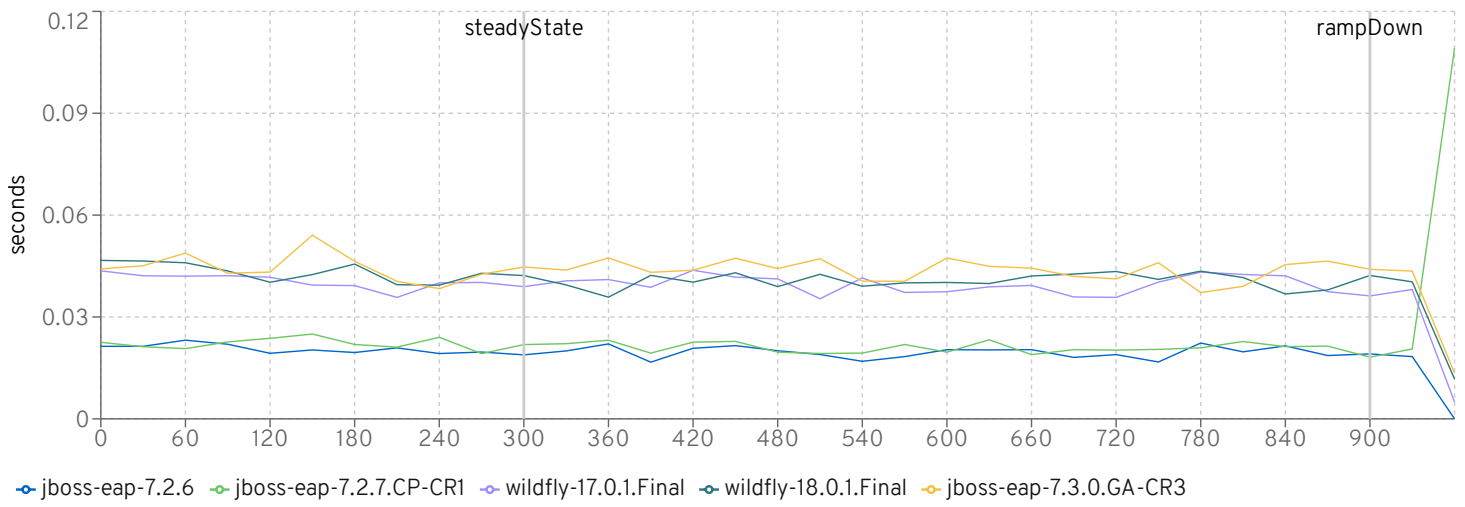

REST - View Quote