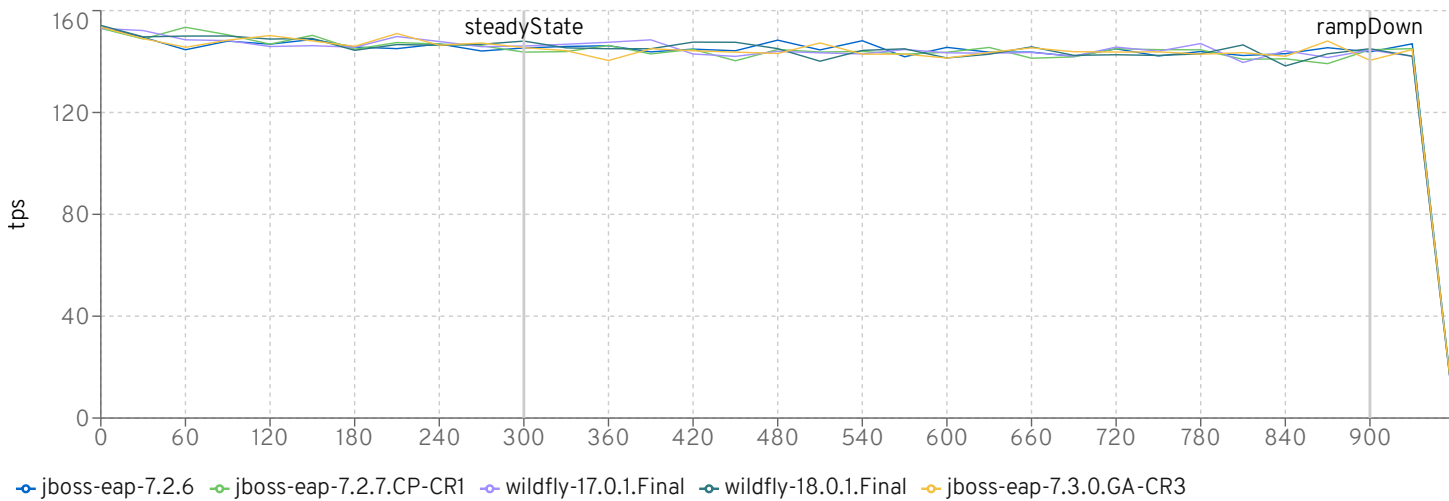

REST - View Quote

REST - View User

REST - View Vehicle

http worker threads

InsuranceDriver

runId	passed	Insurance WebjOPS	Insurance Web Operations
jboss-eap-7.2.6	true	3022.437	1813462
jboss-eap-7.2.7.CP-CR1	true	3022.437	1813462
wildfly-17.0.1.Final	true	3022.437	1813462
wildfly-18.0.1.Final	true	3022.437	1813462
jboss-eap-7.3.0.GA-CR3	true	3022.437	1813462