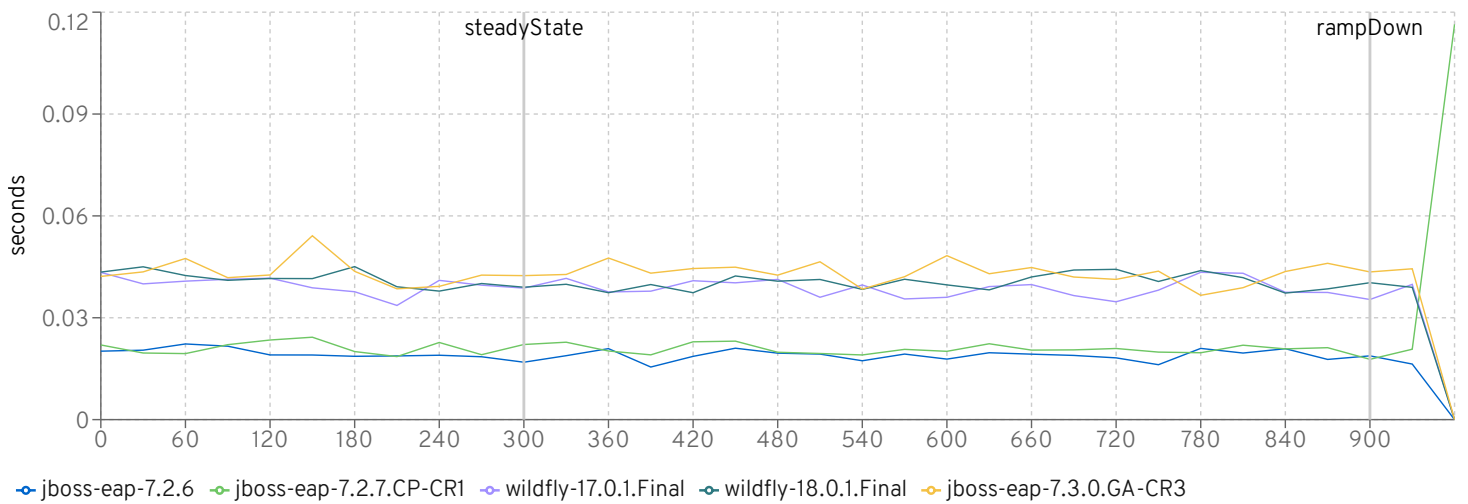

REST - Delete Vehicle