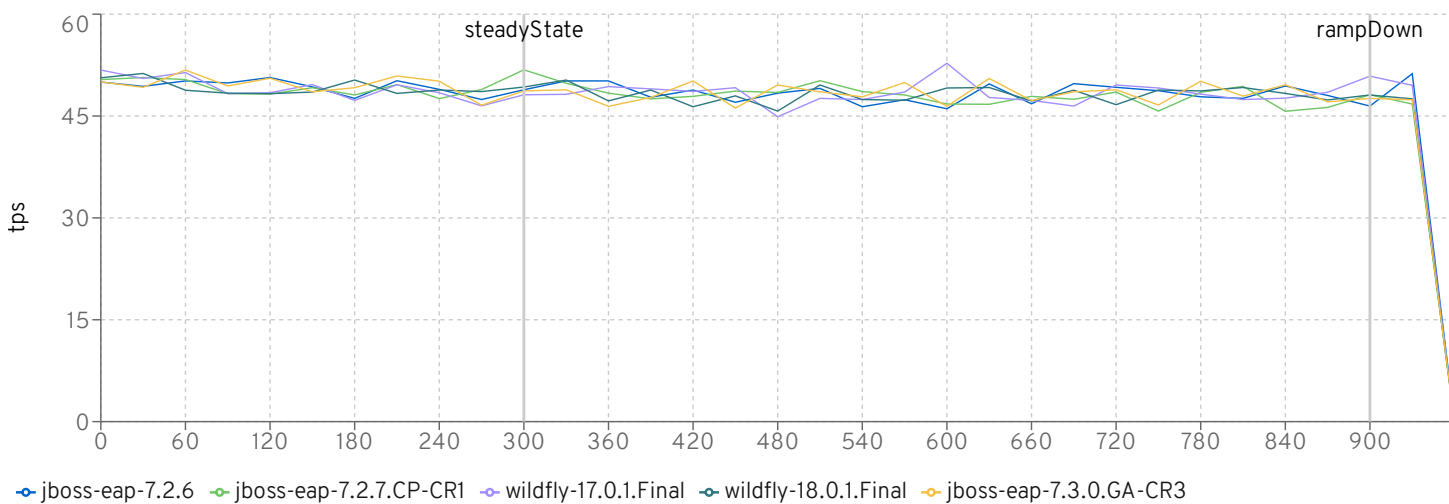

REST - Unregister