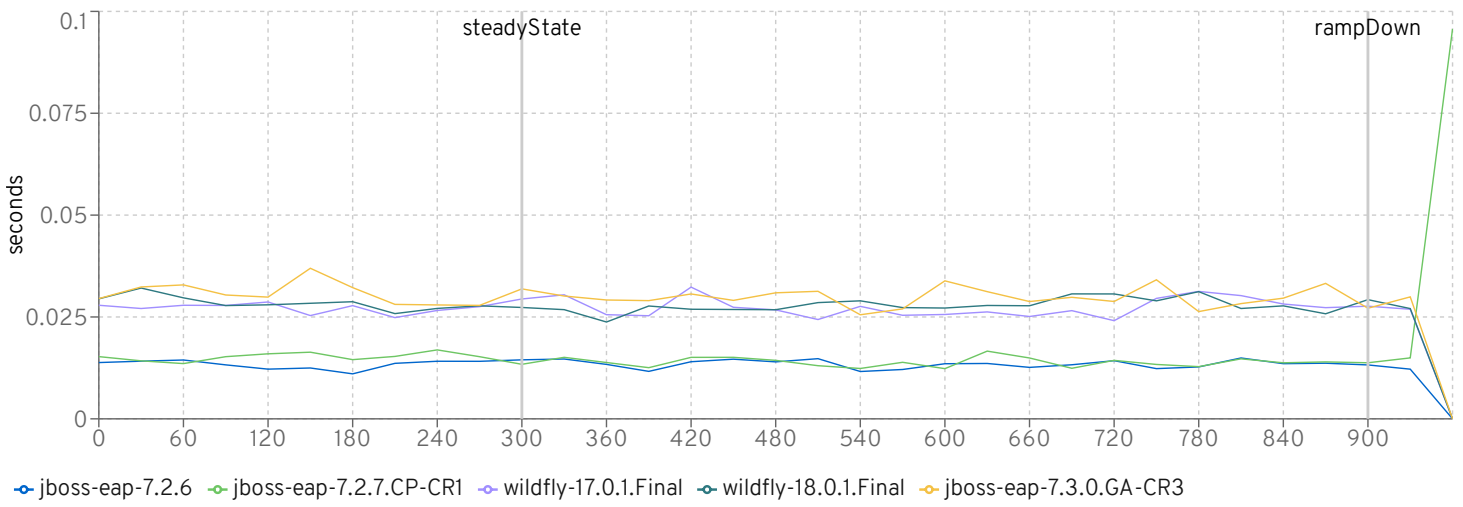

REST - Unregister