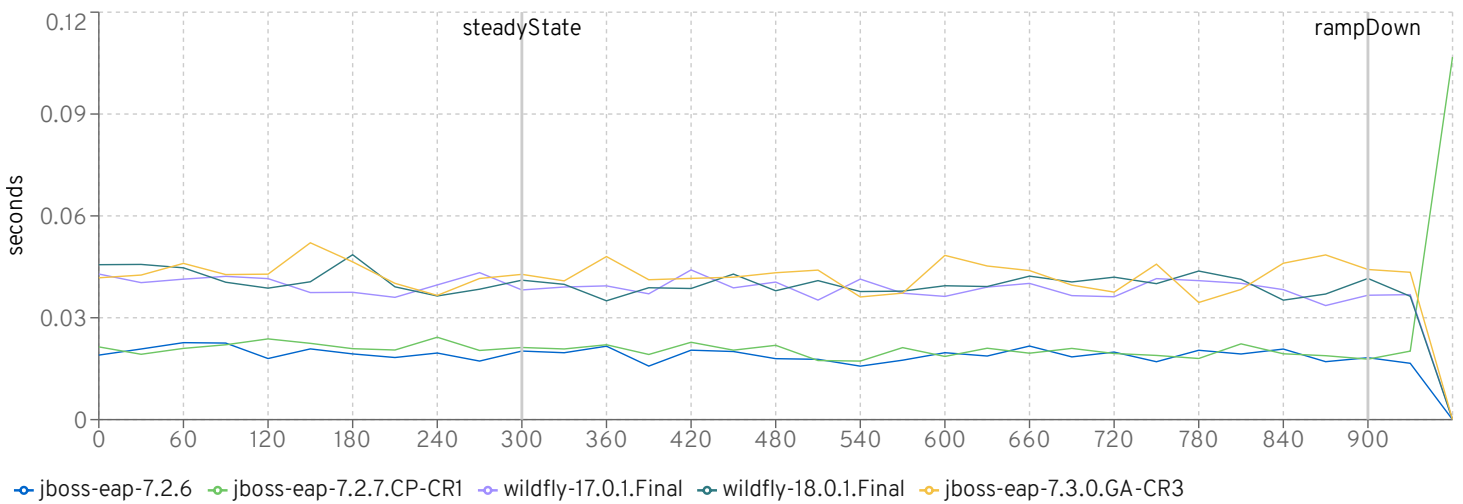

REST - View Insurance

REST - Update User