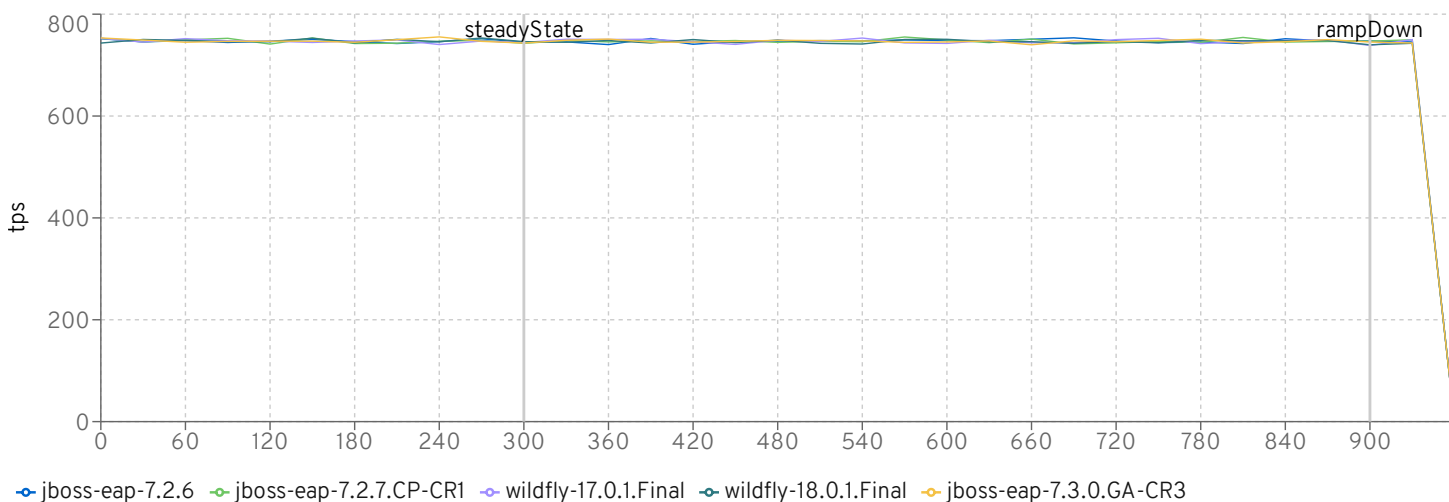

REST - Logout