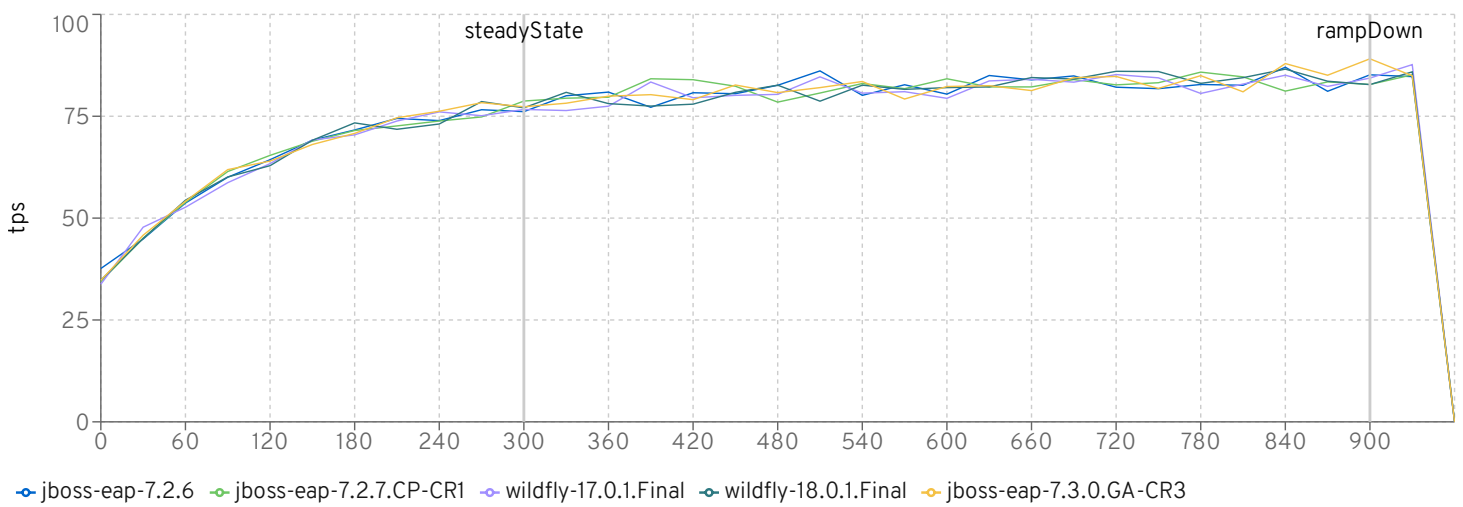

REST - View Quote

REST - View User

REST - View Vehicle

http worker threads

InsuranceDriver

runId	passed	Insurance WebjOPS	Insurance Web Operations
jboss-eap-7.2.6	true	3022.437	1813462
jboss-eap-7.2.7.CP-CR1	true	3022.437	1813462
wildfly-17.0.1.Final	true	3022.437	1813462
wildfly-18.0.1.Final	true	3022.437	1813462
jboss-eap-7.3.0.GA-CR3	true	3022.437	1813462