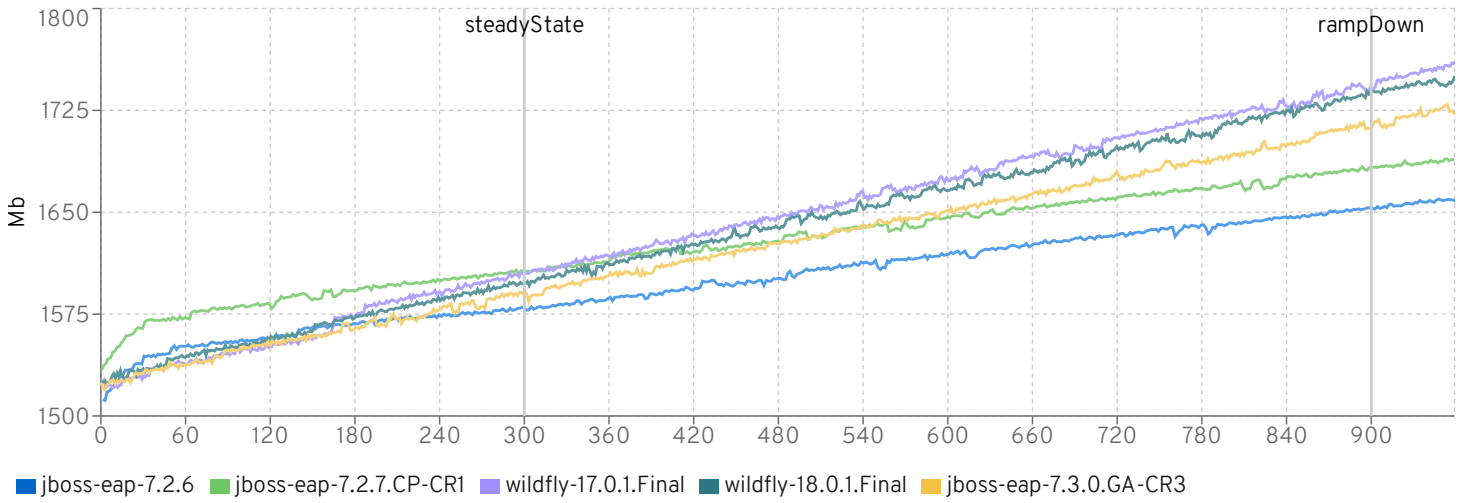

SPECjEnterprise Web Profile

Run Info

name	passed	WebjOPS	duration	cpu	gc reasons	pause seconds
jboss-eap-7.2.6	true	3022.437	00:16:00	13.739	Allocation Failure 574	89.206
jboss-eap-7.2.7.CP-CR1	true	3020.503	00:16:00	13.903	Allocation Failure 574	92.008
wildfly-17.0.1.Final	true	3021.758	00:16:00	14.694	Allocation Failure 763	152.299
wildfly-18.0.1.Final	true	3017.603	00:16:00	14.930	Allocation Failure 761	154.741
jboss-eap-7.3.0.GA-CR3	true	3019.02	00:16:00	14.807	Allocation Failure 715	156.972

gc

Heap before GC