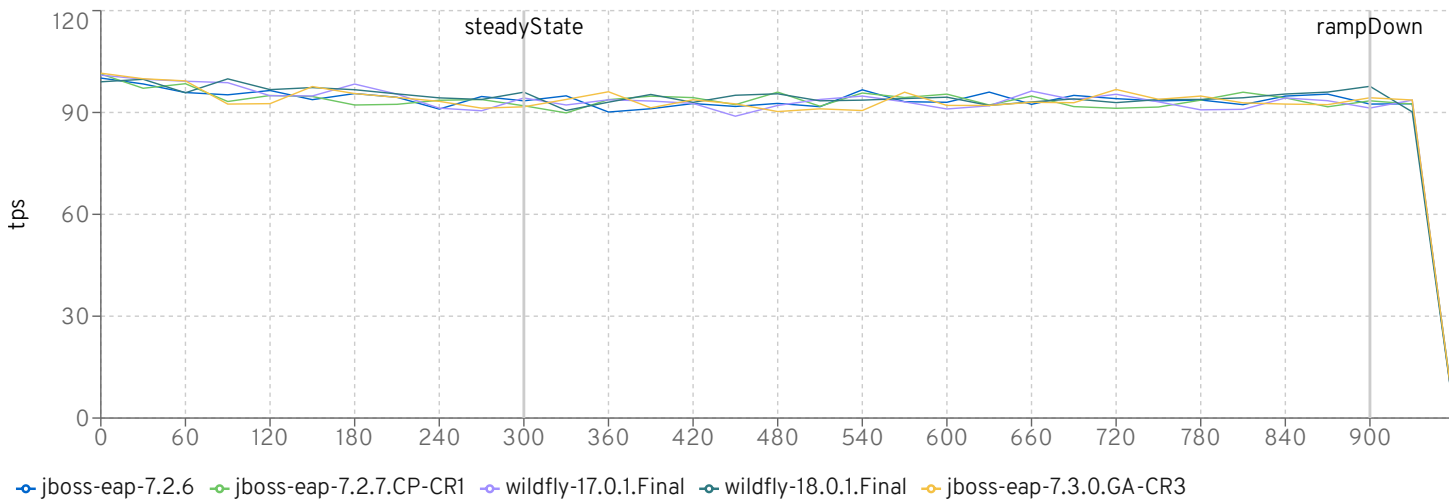

REST - Delete Vehicle