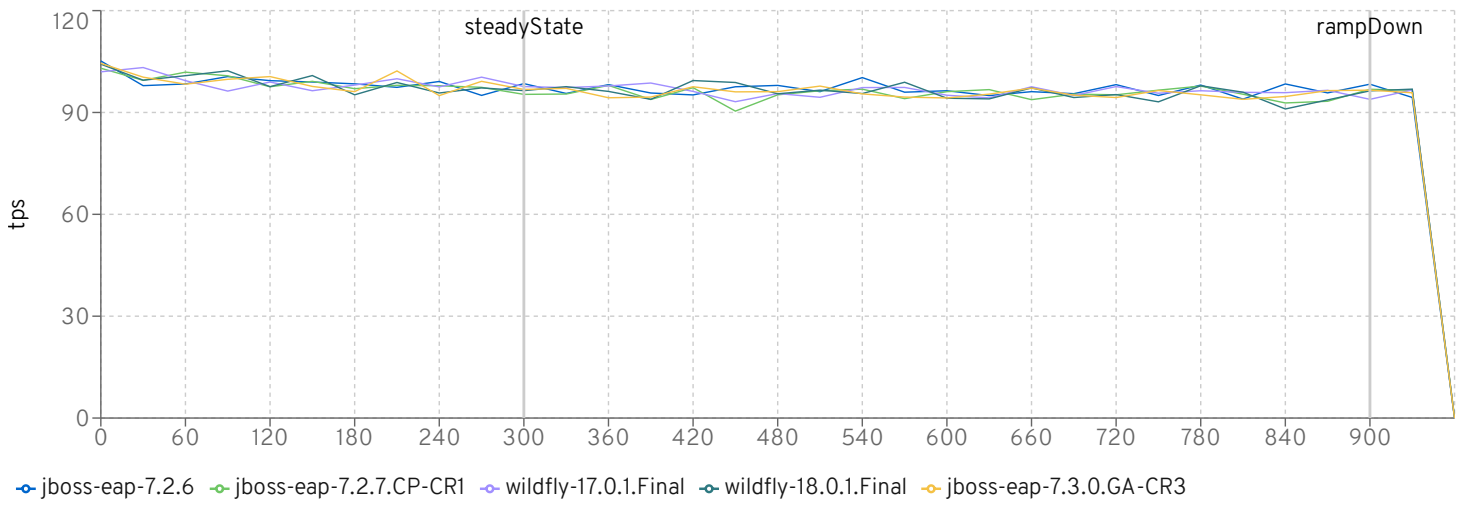

REST - Update User