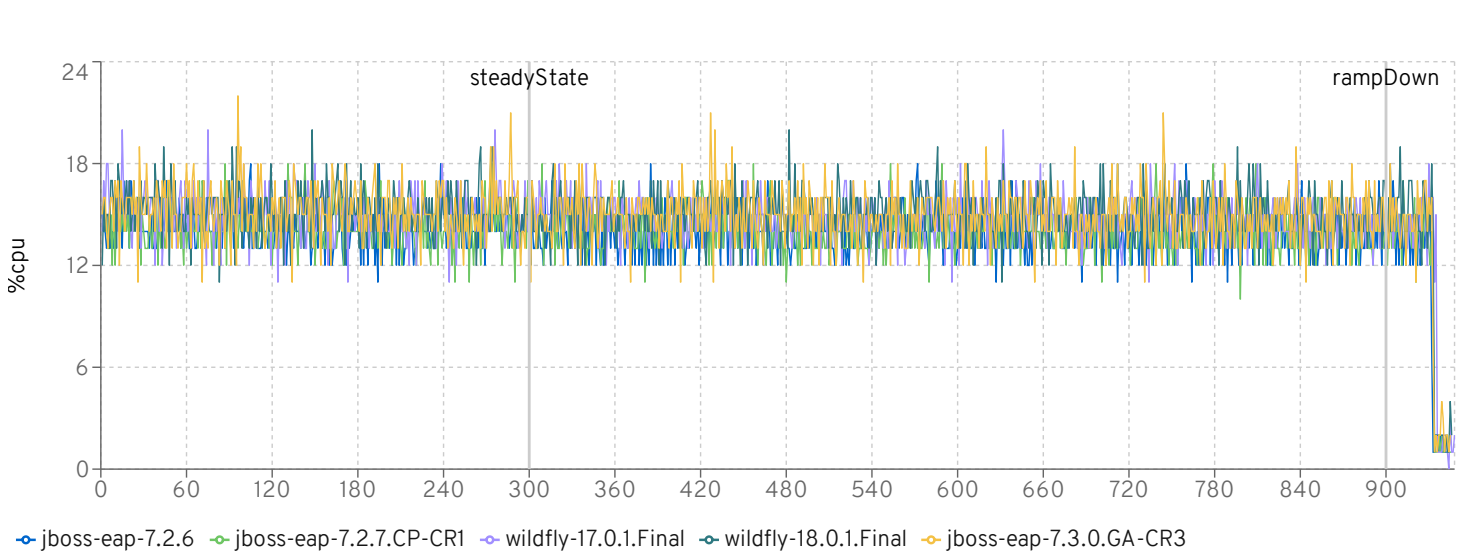

gc

Heap before GC

Heap after GC

Heap freed in GC

gc duration

server cpu

InsuranceDriver Response Times (seconds)

REST - Accept Quote