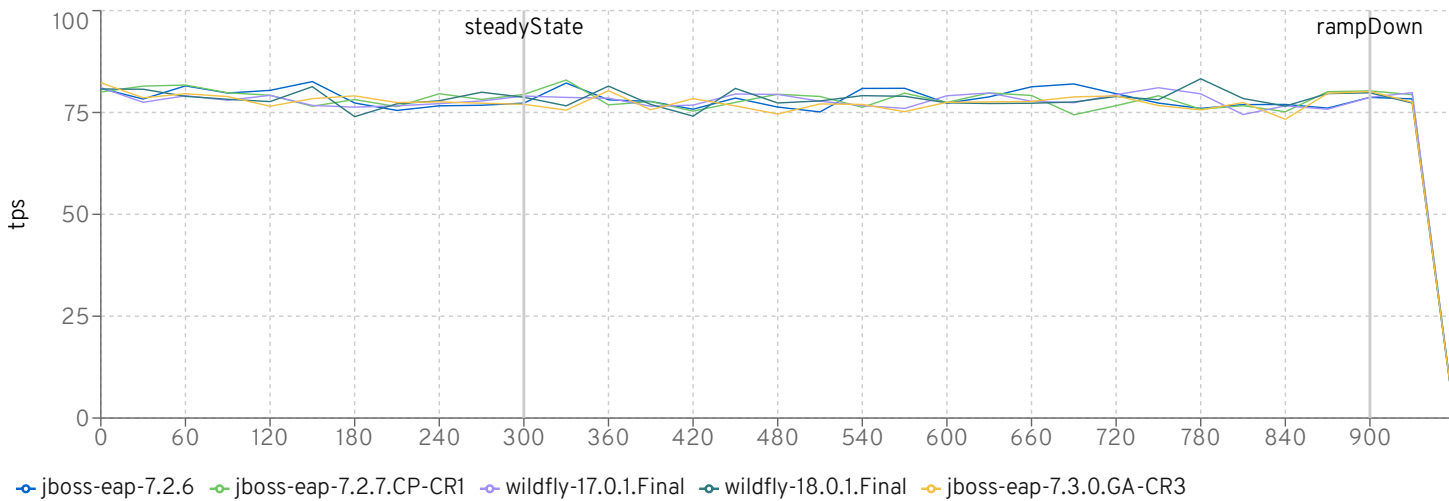

REST - Register