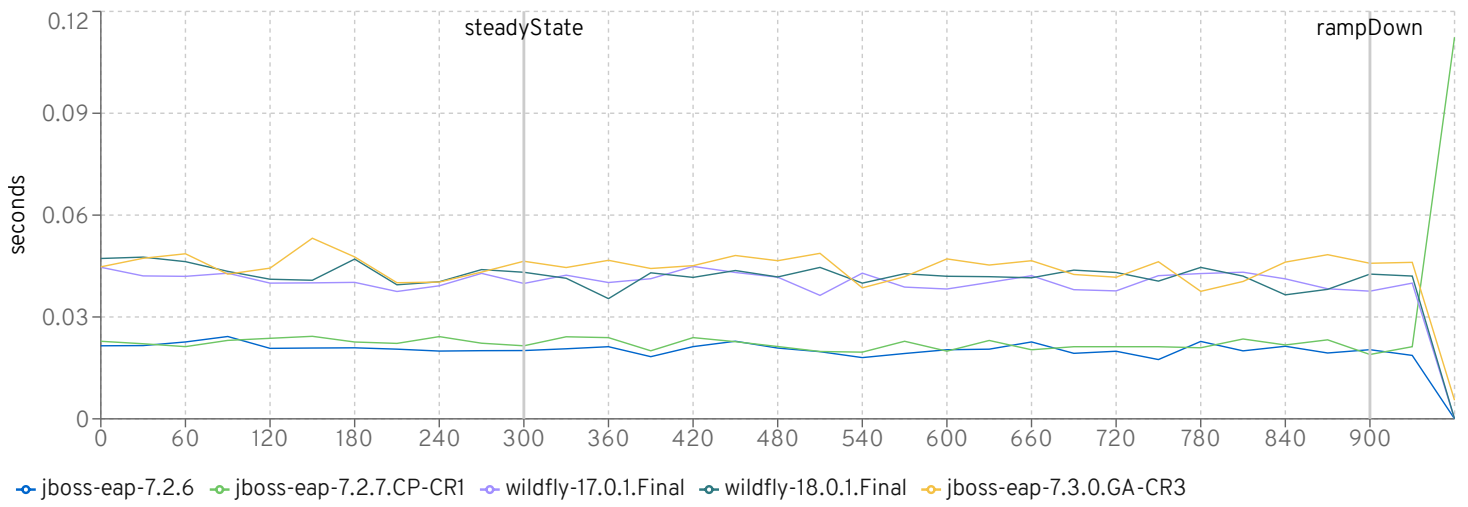

REST - Add Vehicle