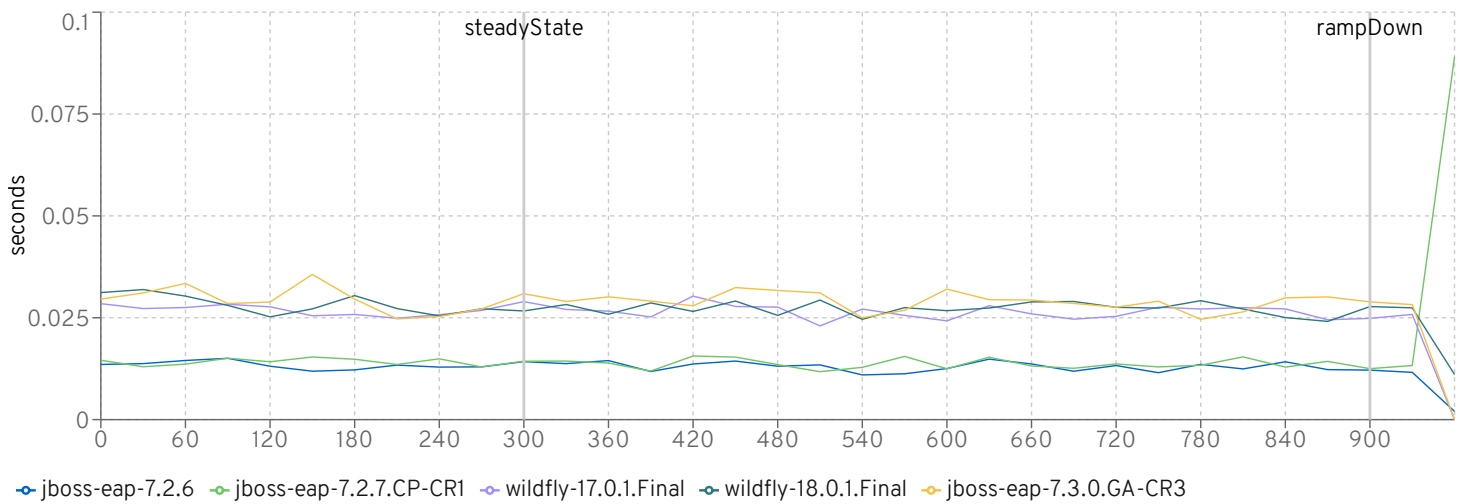

REST - View User