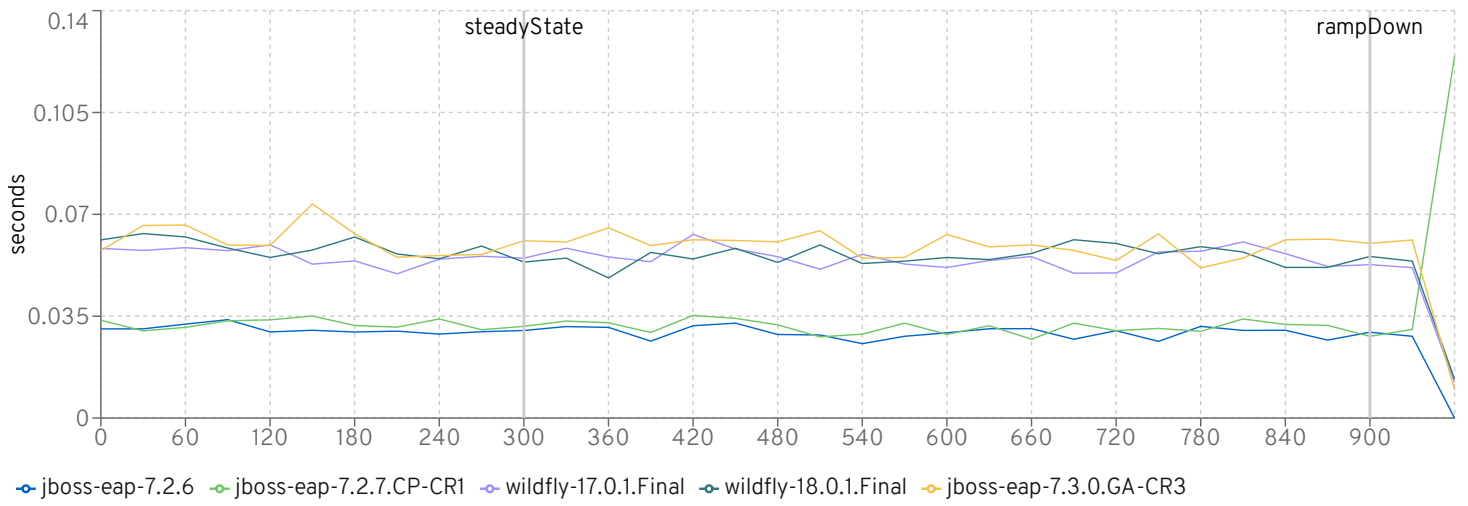

gc

Heap before GC

Heap after GC

Heap freed in GC

gc duration

server cpu

InsuranceDriver Response Times (seconds)

REST - Accept Quote