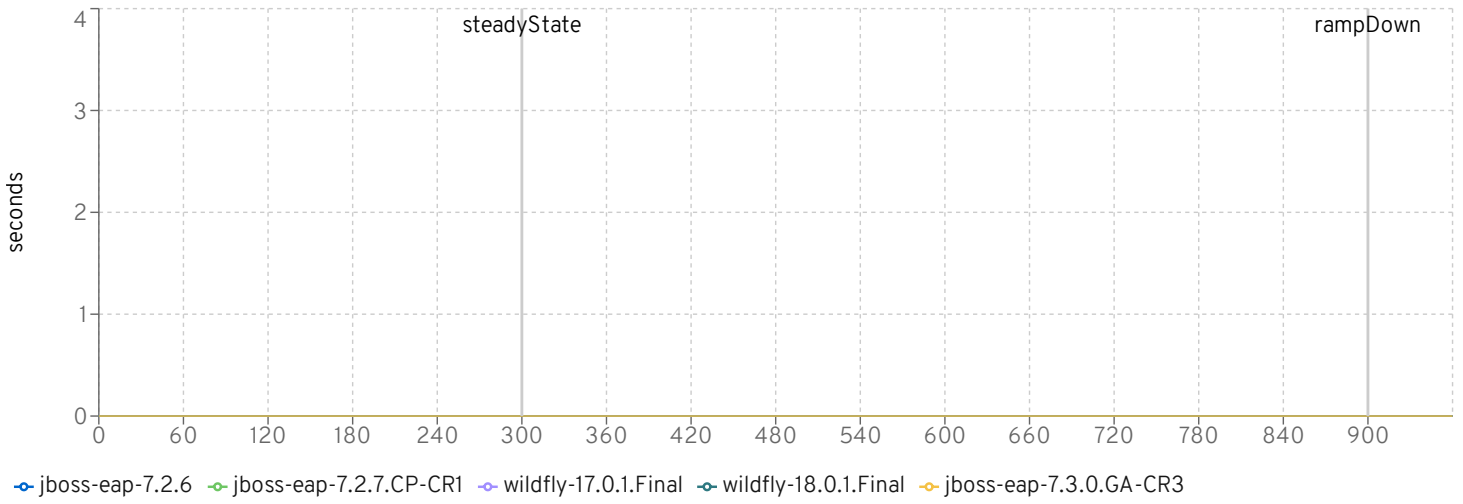

REST - Register Invalid