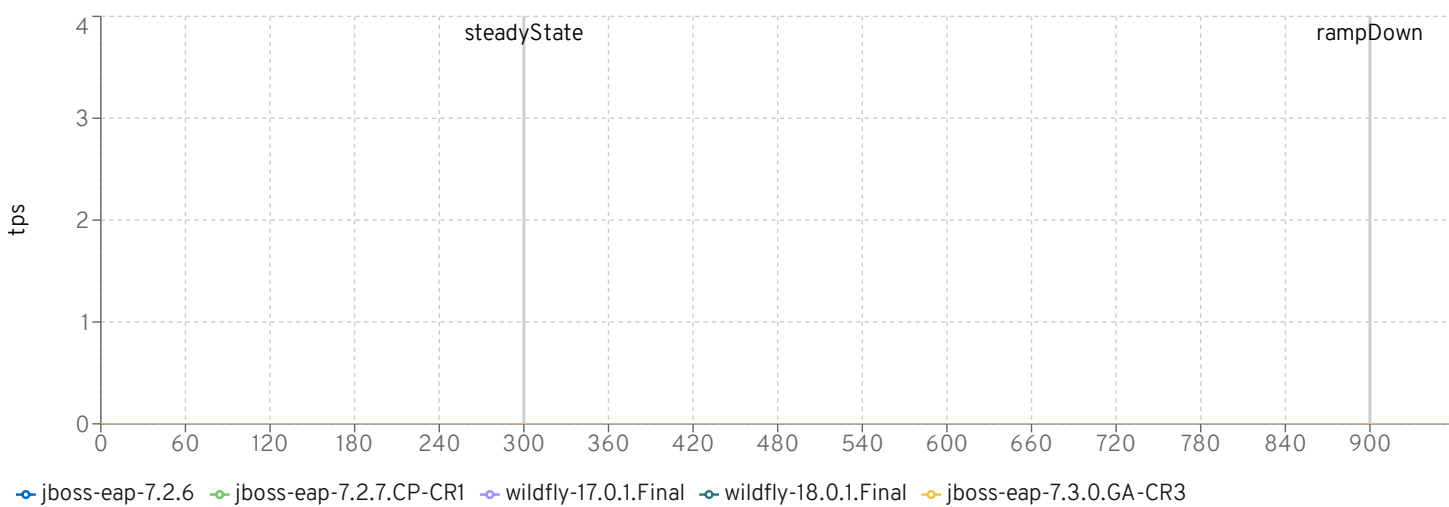

REST - Register Invalid