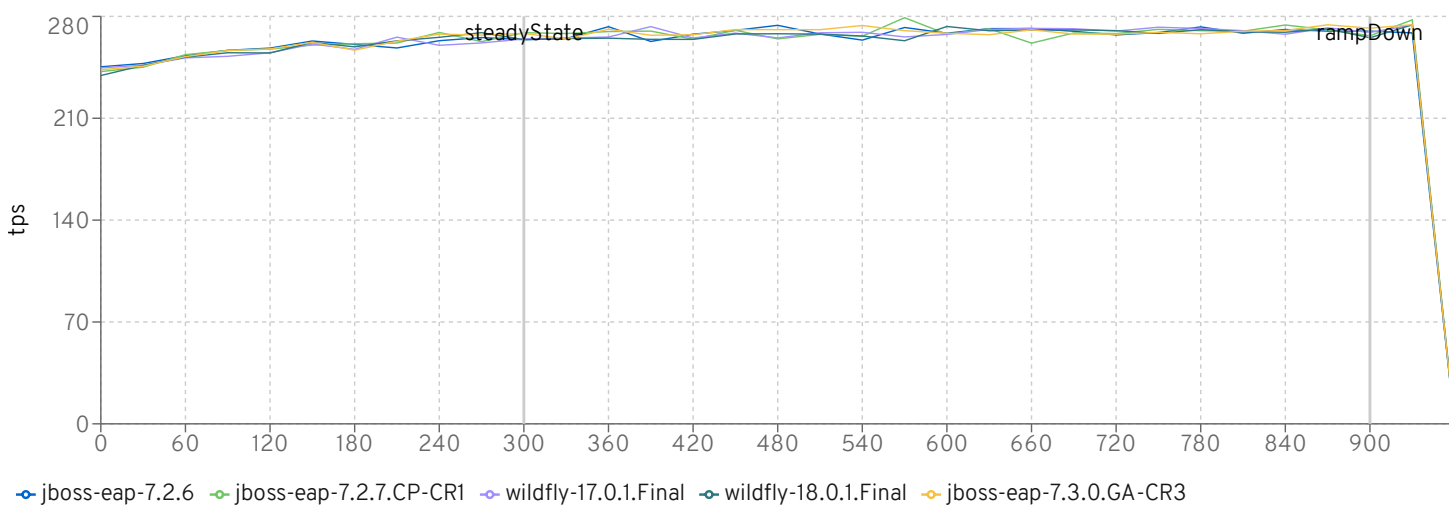

REST - View Quote

REST - View User

REST - View Vehicle

http worker threads

InsuranceDriver

runId	passed	Insurance WebjOPS	Insurance Web Operations
jboss-eap-7.2.6	true	3022.437	1813462
jboss-eap-7.2.7.CP-CR1	true	3022.437	1813462
wildfly-17.0.1.Final	true	3022.437	1813462
wildfly-18.0.1.Final	true	3022.437	1813462
jboss-eap-7.3.0.GA-CR3	true	3022.437	1813462