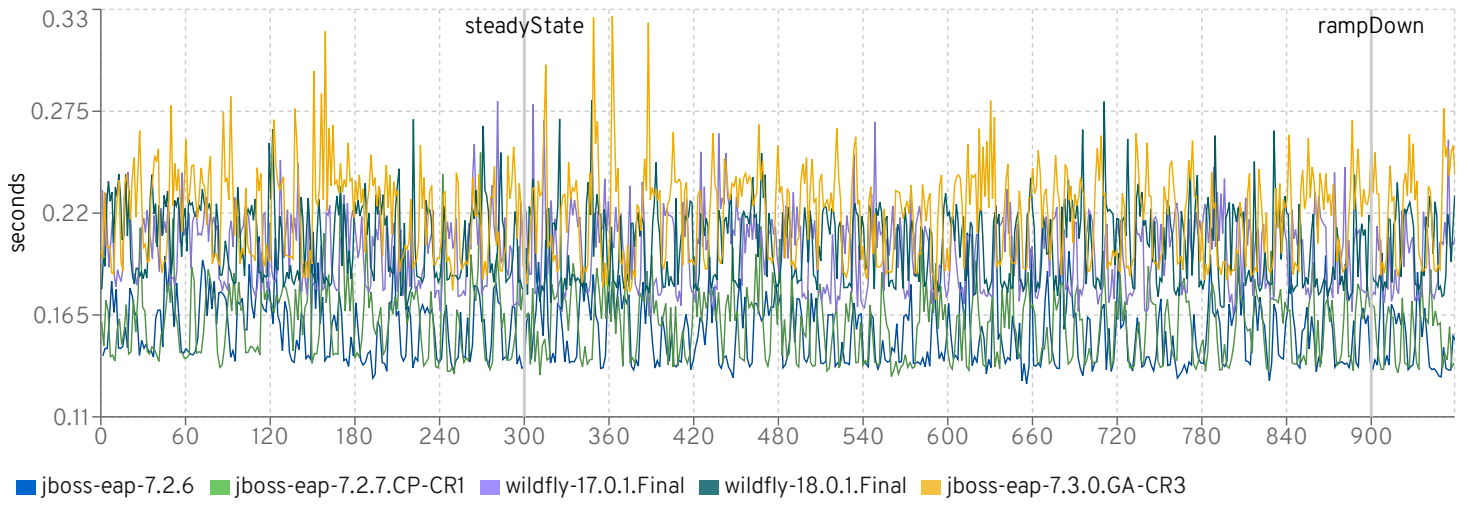

gc

Heap before GC

Heap after GC

Heap freed in GC

gc duration

server cpu

InsuranceDriver Response Times (seconds)

REST - Accept Quote