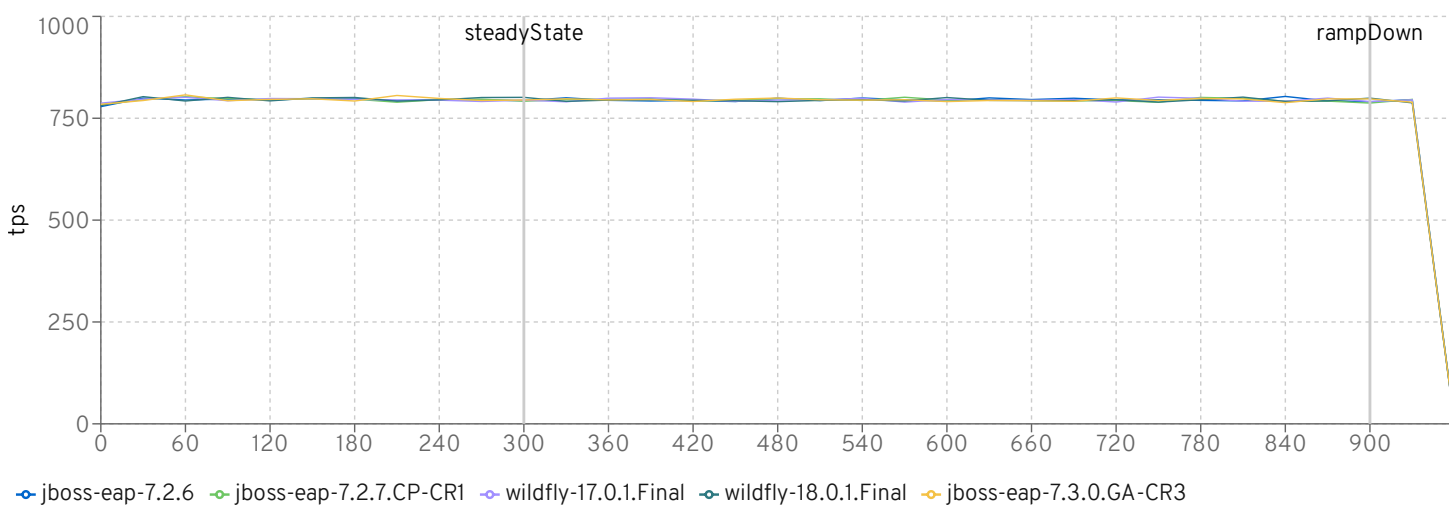

REST - Login