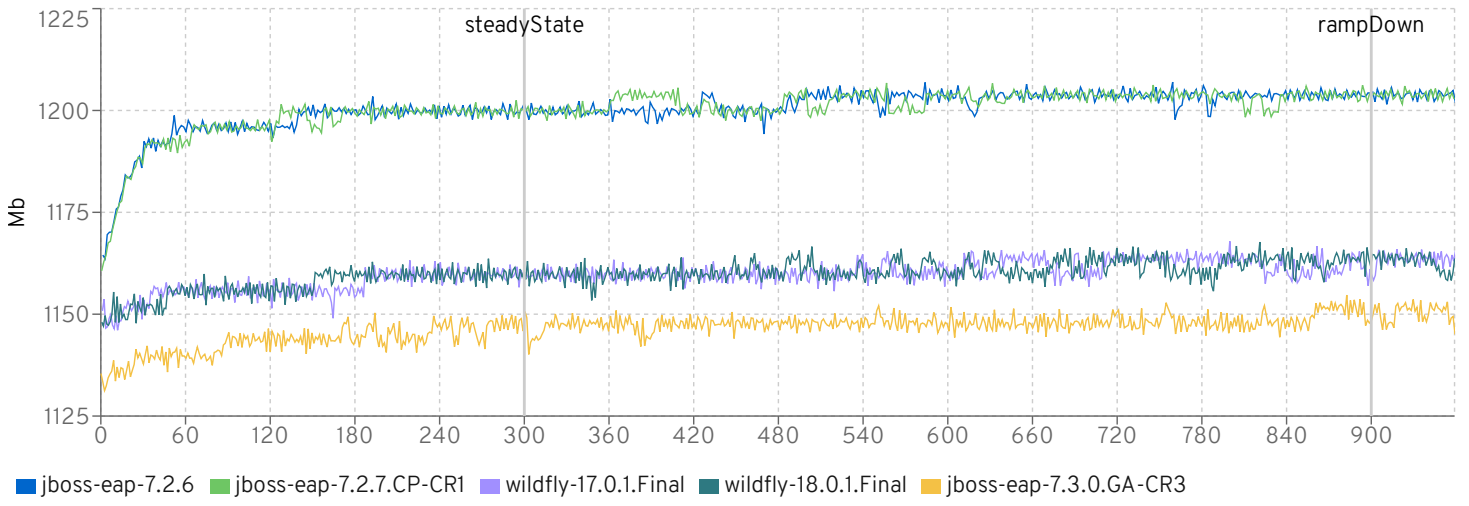

gc

Heap before GC

Heap after GC

Heap freed in GC

gc duration

server cpu

InsuranceDriver Response Times (seconds)

REST - Accept Quote