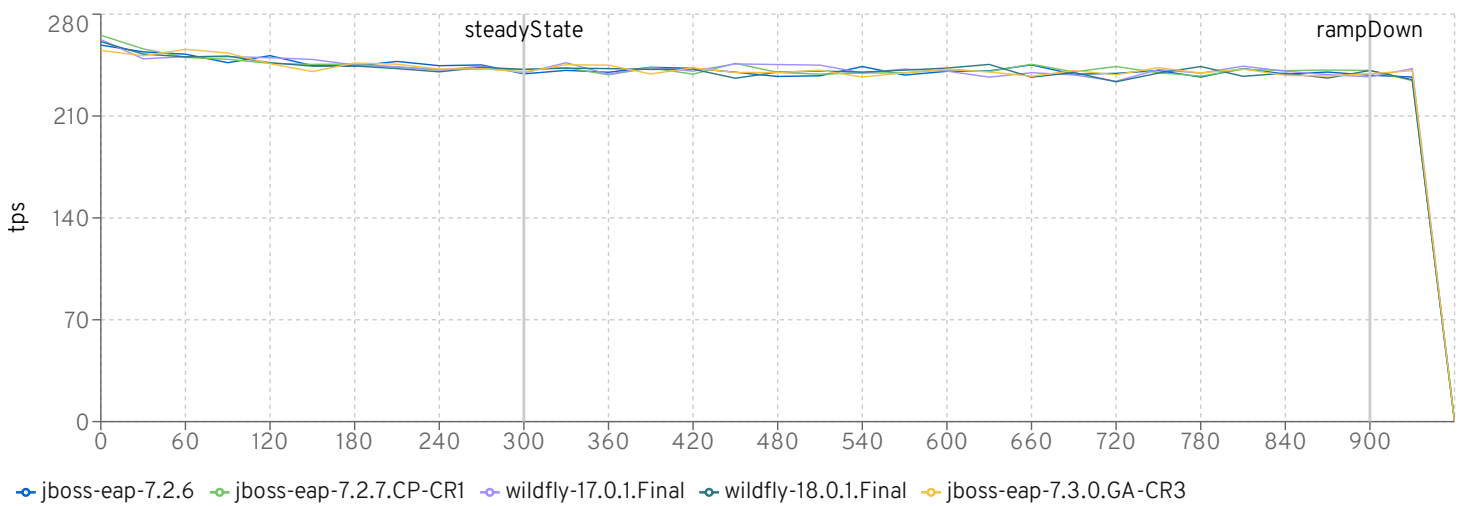

REST - View Quote

REST - View User

REST - View Vehicle

http worker threads

InsuranceDriver

runId	passed	Insurance WebjOPS	Insurance Web Operations
jboss-eap-7.2.6	true	3022.437	1813462
jboss-eap-7.2.7.CP-CR1	true	3022.437	1813462
wildfly-17.0.1.Final	true	3022.437	1813462
wildfly-18.0.1.Final	true	3022.437	1813462
jboss-eap-7.3.0.GA-CR3	true	3022.437	1813462