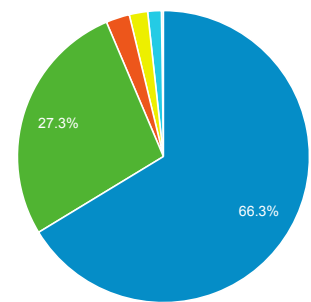

Browser & OS

 All Users
 100.00% Users

May 1, 2018 - Jul 10, 2018

Explorer

Summary

Browser	Users	Users
	7,645 % of Total: 100.00% (7,645)	7,645 % of Total: 100.00% (7,645)
1. Chrome	5,050	66.32%
2. Firefox	2,079	27.30%
3. Safari	199	2.61%
4. Edge	155	2.04%
5. Opera	115	1.51%
6. YaBrowser	9	0.12%
7. Coc Coc	4	0.05%
8. SeaMonkey	4	0.05%

Contribution to total:

Rows 1 - 8 of 8