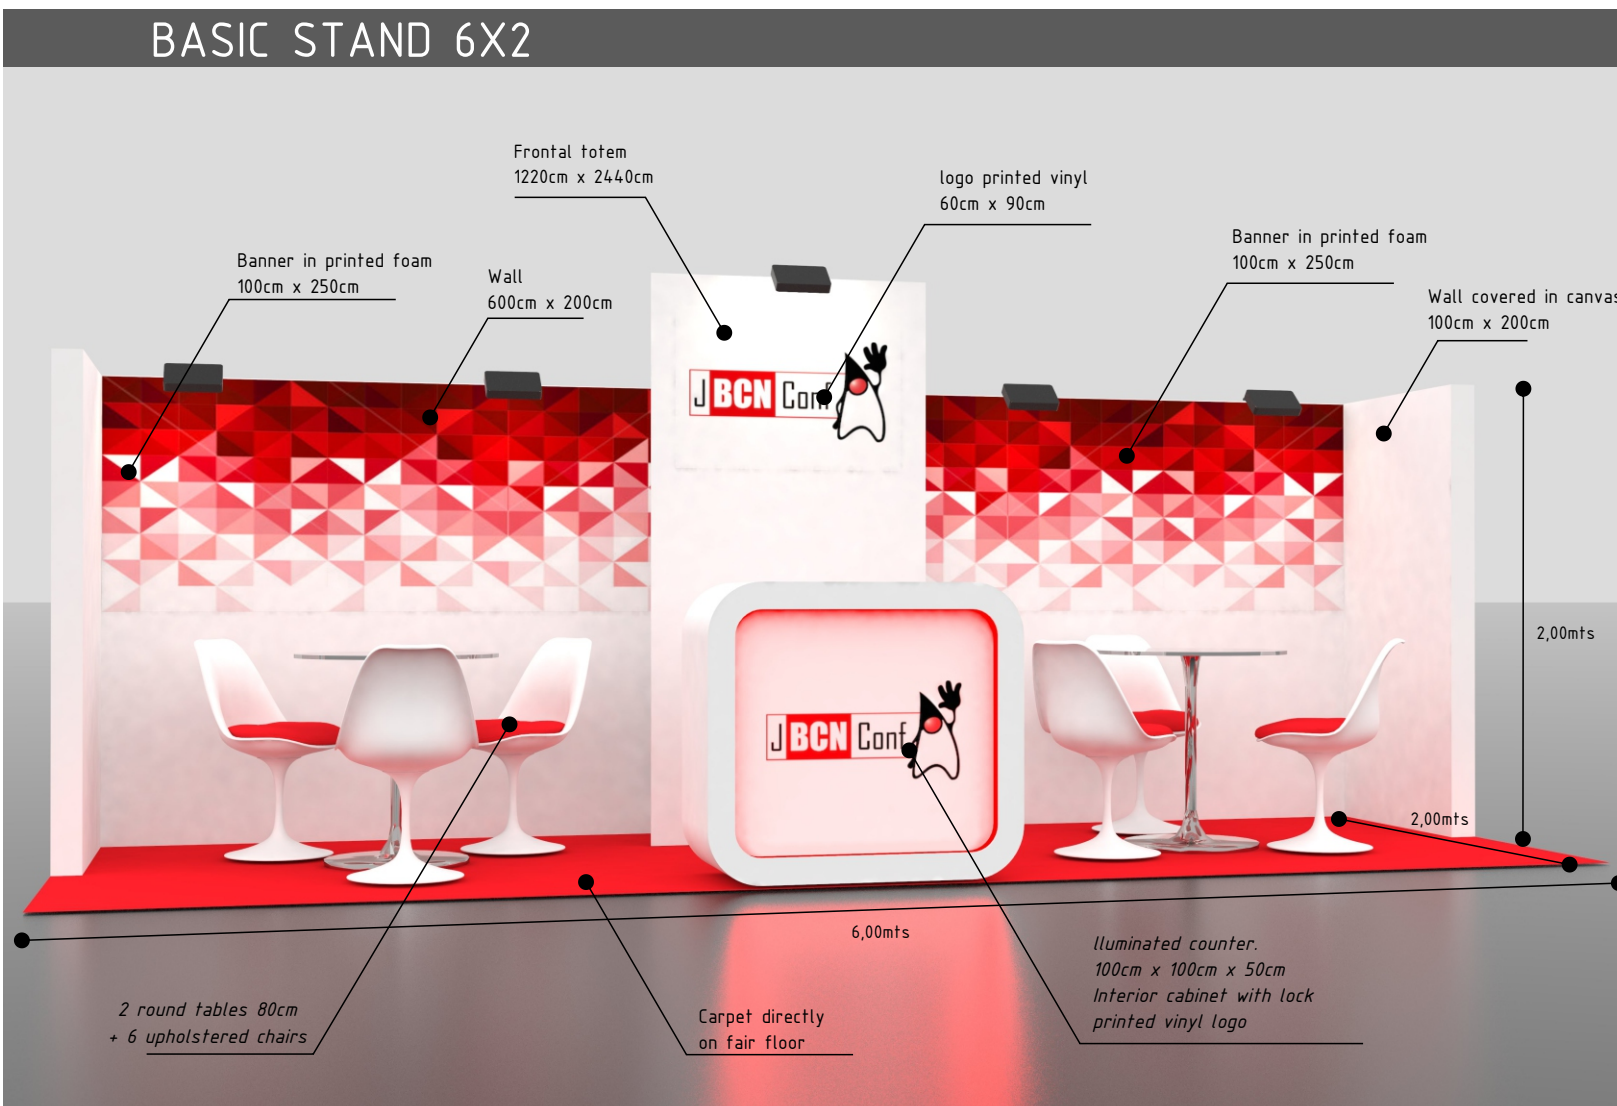

## BASIC STAND 6X2

Surface 6x2 meters, height 2 meters  
Frontal totem 1220cm x 2440cm

Fair carpet

Available colours

INCLUDING:

- 2 round tables 80cm  
+ 6 upholstered chairs
- 1. Illuminated counter.  
100cm x 100cm x 50cm  
Interior cabinet with lock  
printed vinyl logo
- Lighting: 5 led spotlights
- 2 Banners printed foam 100cm x 300 cm  
on back wall
- Electrical panel and extension
- Assembly and disassembly

## EXTRA GRAPHICS

Full back wall in printed foam  
2 Panels 240cm x 200cm

Full graphics frontal totem  
printed foam 1220cm x 2440cm

Side foam printed  
100cm x 200cm

Side foam printed 100cm x 200cm

\* The stand has two interior sides

## EXTRA SCREENS

Screen according  
to size