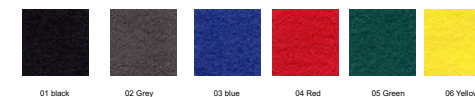

## BASIC STAND 6X2

Surface 6x2 meters, height 2 meters  
Frontal totem 1220cm x 2440cm

Fair carpet

Available colours

INCLUDING:

- 2 round tables 80cm  
+ 6 upholstered chairs
- 1. Illuminated counter.  
100cm x 100cm x 50cm  
Interior cabinet with lock  
printed vinyl logo
- Lighting: 5 led spotlights
- 2 Banners printed foam 100cm x 300 cm  
on back wall
- Electrical panel and extension
- Assembly and disassembly