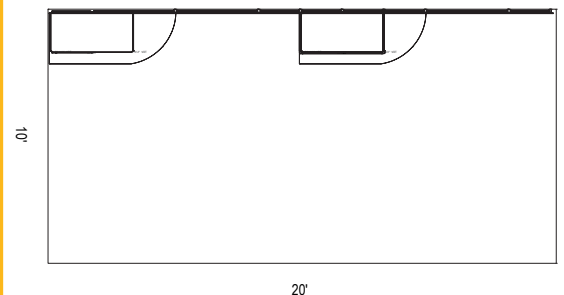

## PANEL SIZES

- A: 18 3/8" X 33"
- C: 18 3/8" X 93"
- E: 18 3/8" X 52 3/4"
- I: 119 3/8" X 27 3/4"
- F: 38 1/8" X 52 3/4"
- G: 38 1/8" X 93"
- H: 20" x 32 1/4"

DEVOXX™  
UNITED STATES

## PANEL SIZES

A: 18 3/8" X 33"      F: 38 1/8" X 52 3/4"  
C: 18 3/8" X 93"      G: 38 1/8" X 93"  
E: 18 3/8" X 52 3/4"    H: 20" x 32 1/4"  
I: 119 3/8" X 27 3/4"