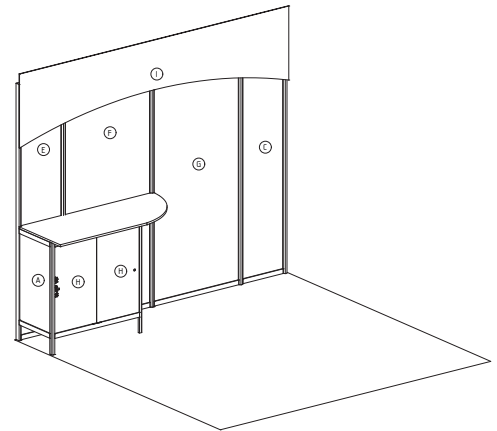

# 10 x 10 CUSTOM BOOTH PACKAGE

Structure: \$1650  
Graphics: \$18.05 per sqft

To order and confirm pricing,  
please contact:

Cindy Magnani - Freeman  
650-878-6062  
cindy.magnani@freemanco.com

## PANEL SIZES

- A: 18 3/8" X 33"
- C: 18 3/8" X 93"
- E: 18 3/8" X 52 3/4"
- I: 119 3/8" X 27 3/4"
- F: 38 1/8" X 52 3/4"
- G: 38 1/8" X 93"
- H: 20" x 32 1/4"

DEVOXX™  
UNITED STATES

## PANEL SIZES

A: 18 3/8" X 33"      F: 38 1/8" X 52 3/4"  
C: 18 3/8" X 93"      G: 38 1/8" X 93"  
E: 18 3/8" X 52 3/4"    H: 20" x 32 1/4"  
I: 119 3/8" X 27 3/4"