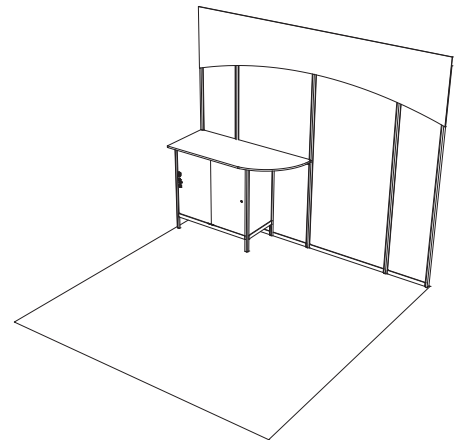

# 10 x 10 CUSTOM BOOTH PACKAGE

Structure: \$1650  
Graphics: \$18.05 per sqft

To order and confirm pricing,  
please contact:

Cindy Magnani - Freeman  
650-878-6062  
cindy.magnani@freemanco.com

## PANEL SIZES

- A: 18 3/8" X 33"
- C: 18 3/8" X 93"
- E: 18 3/8" X 52 3/4"
- I: 119 3/8" X 27 3/4"
- F: 38 1/8" X 52 3/4"
- G: 38 1/8" X 93"
- H: 20" x 32 1/4"

DEVOXX™  
UNITED STATES

## PANEL SIZES

A: 18 3/8" X 33"      F: 38 1/8" X 52 3/4"  
C: 18 3/8" X 93"      G: 38 1/8" X 93"  
E: 18 3/8" X 52 3/4"    H: 20" x 32 1/4"  
I: 119 3/8" X 27 3/4"