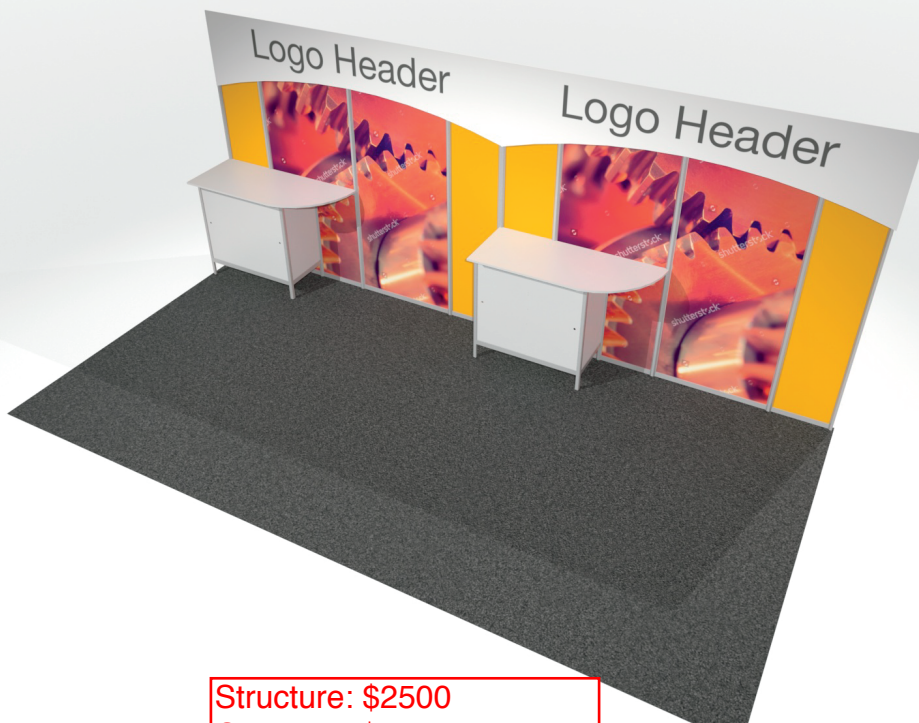

## PANEL SIZES

- A: 18 3/8" X 33"
- C: 18 3/8" X 93"
- E: 18 3/8" X 52 3/4"
- I: 119 3/8" X 27 3/4"
- F: 38 1/8" X 52 3/4"
- G: 38 1/8" X 93"
- H: 20" x 32 1/4"

DEVOXX™  
UNITED STATES

# 10 x 20 CUSTOM BOOTH PACKAGE

Structure: \$2500  
Graphics: \$18.05 per sqft

To order and confirm pricing,  
please contact:

Cindy Magnani - Freeman  
650-878-6062  
cindy.magnani@freemanco.com

## PANEL SIZES

A: 18 3/8" X 33"      F: 38 1/8" X 52 3/4"  
C: 18 3/8" X 93"      G: 38 1/8" X 93"  
E: 18 3/8" X 52 3/4"    H: 20" x 32 1/4"  
I: 119 3/8" X 27 3/4"