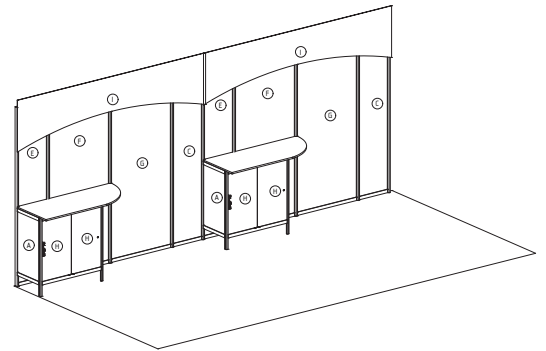

## PANEL SIZES

- A: 18 3/8" X 33"
- C: 18 3/8" X 93"
- E: 18 3/8" X 52 3/4"
- I: 119 3/8" X 27 3/4"
- F: 38 1/8" X 52 3/4"
- G: 38 1/8" X 93"
- H: 20" x 32 1/4"

DEVOXX™  
UNITED STATES

## PANEL SIZES

A: 18 3/8" X 33"      F: 38 1/8" X 52 3/4"  
C: 18 3/8" X 93"      G: 38 1/8" X 93"  
E: 18 3/8" X 52 3/4"    H: 20" x 32 1/4"  
I: 119 3/8" X 27 3/4"