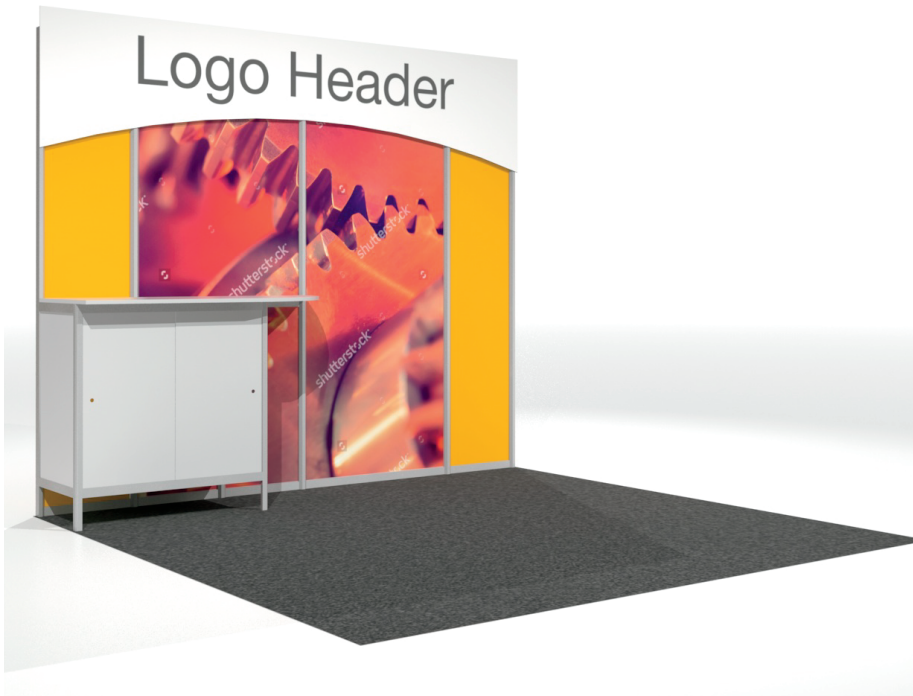

# 10 x 10 CUSTOM BOOTH PACKAGE

Structure: \$1650  
Graphics: \$18.05 per sqft

To order and confirm pricing,  
please contact:

Cindy Magnani - Freeman  
650-878-6062  
cindy.magnani@freemanco.com

## PANEL SIZES

- A: 18 3/8" X 33"
- C: 18 3/8" X 93"
- E: 18 3/8" X 52 3/4"
- I: 119 3/8" X 27 3/4"
- F: 38 1/8" X 52 3/4"
- G: 38 1/8" X 93"
- H: 20" x 32 1/4"

DEVOXX™  
UNITED STATES

## PANEL SIZES

A: 18 3/8" X 33"

F: 38 1/8" X 52 3/4"

C: 18 3/8" X 93"

G: 38 1/8" X 93"

E: 18 3/8" X 52 3/4"

H: 20" x 32 1/4"

I: 119 3/8" X 27 3/4"