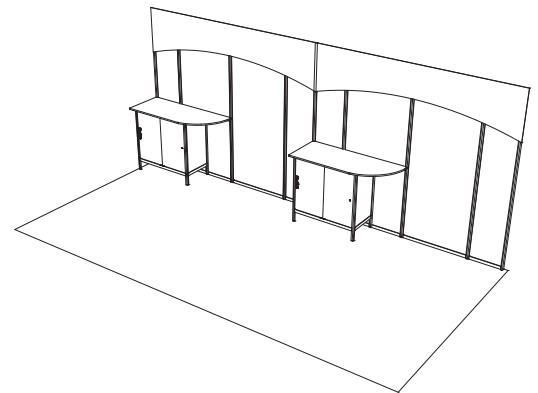

## PANEL SIZES

- A: 18 3/8" X 33"
- C: 18 3/8" X 93"
- E: 18 3/8" X 52 3/4"
- I: 119 3/8" X 27 3/4"
- F: 38 1/8" X 52 3/4"
- G: 38 1/8" X 93"
- H: 20" x 32 1/4"

DEVOXX™  
UNITED STATES

# 10 x 20 CUSTOM BOOTH PACKAGE

Structure: \$2500  
Graphics: \$18.05 per sqft

To order and confirm pricing,  
please contact:

Cindy Magnani - Freeman  
650-878-6062  
cindy.magnani@freemanco.com

## PANEL SIZES

A: 18 3/8" X 33"      F: 38 1/8" X 52 3/4"  
C: 18 3/8" X 93"      G: 38 1/8" X 93"  
E: 18 3/8" X 52 3/4"    H: 20" x 32 1/4"  
I: 119 3/8" X 27 3/4"