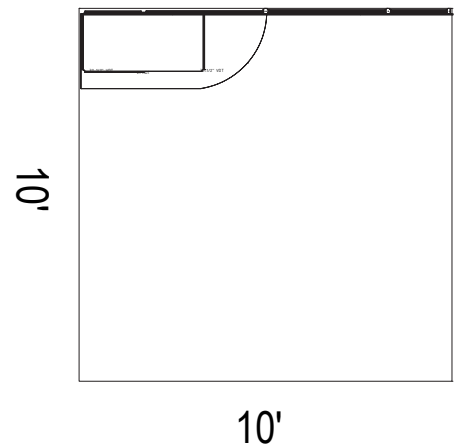

# 10 x 10 CUSTOM BOOTH PACKAGE

Structure: \$1650  
Graphics: \$18.05 per sqft

To order and confirm pricing,  
please contact:

Cindy Magnani - Freeman  
650-878-6062  
cindy.magnani@freemanco.com

## PANEL SIZES

- A: 18 3/8" X 33"
- C: 18 3/8" X 93"
- E: 18 3/8" X 52 3/4"
- I: 119 3/8" X 27 3/4"
- F: 38 1/8" X 52 3/4"
- G: 38 1/8" X 93"
- H: 20" x 32 1/4"

DEVOXX™  
UNITED STATES

## PANEL SIZES

A: 18 3/8" X 33"      F: 38 1/8" X 52 3/4"  
C: 18 3/8" X 93"      G: 38 1/8" X 93"  
E: 18 3/8" X 52 3/4"    H: 20" x 32 1/4"  
I: 119 3/8" X 27 3/4"