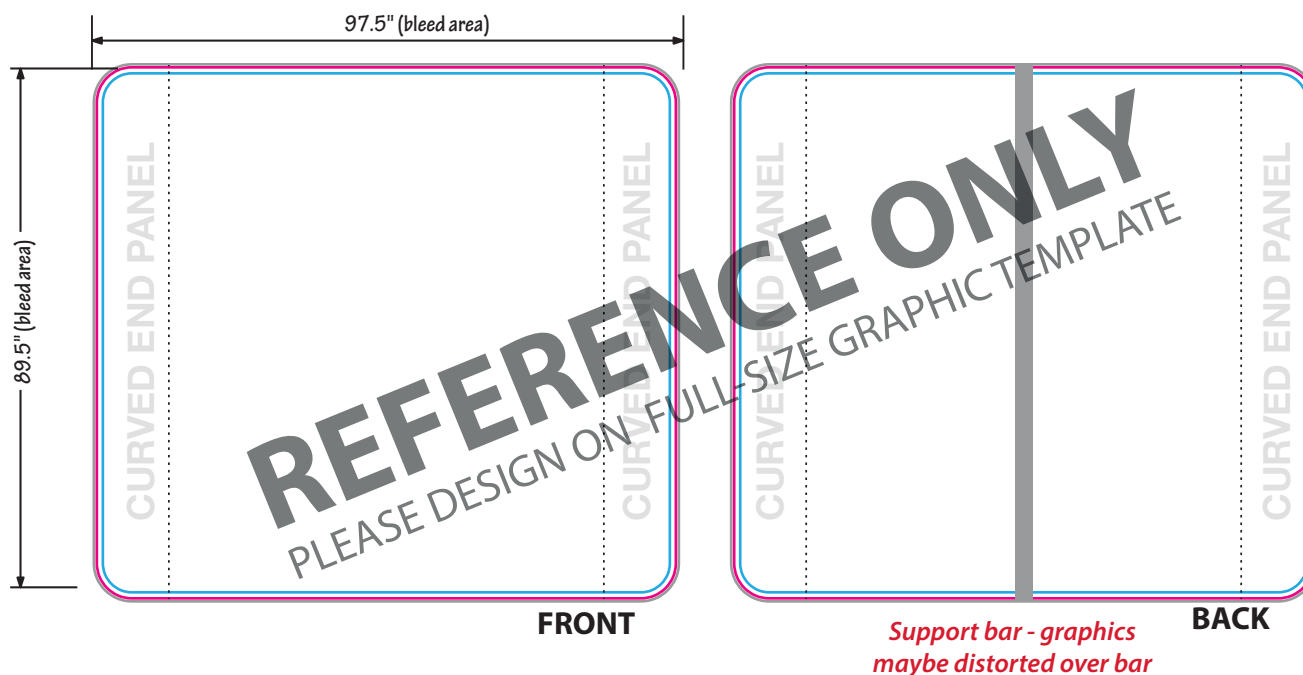

- All images must be embedded
- All fonts must be outlined
- Save file as PDF

TEMPLATE KEY

BLEED AREA
97.5"W x 89.5"H
(.5" on all sides)

FINISHED SIZE
96.5"W x 88.5"H

SAFE AREA
94.5"W x 86.5"H

Using PMS colors in your art is recommended but an exact match cannot be guaranteed.